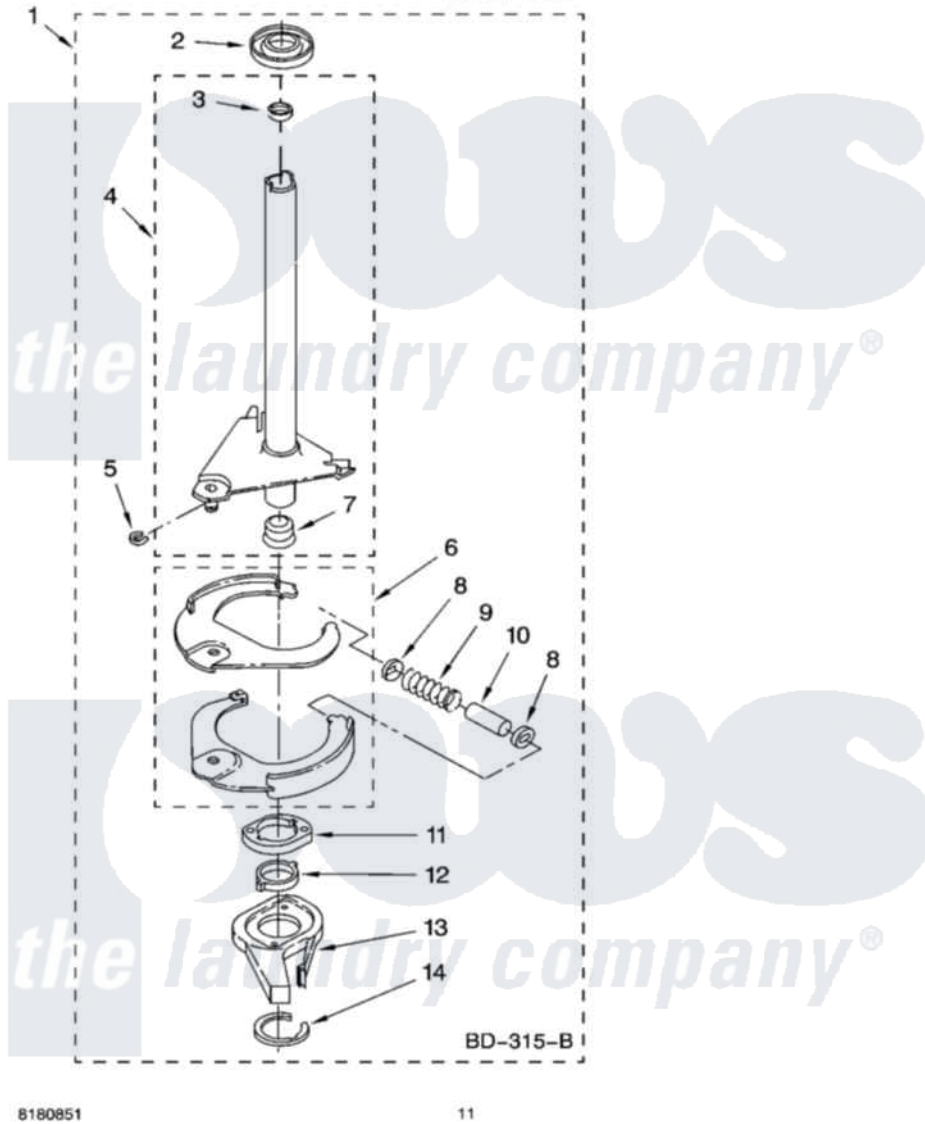

Whirlpool 1CLSR7300PQ1 07 - BRAKE AND DRIVE TUBE PARTS

BRAKE AND DRIVE TUBE PARTS

For Model: 1CLSR7300PQ1
(Designer White)

8180851

11

Whirlpool Residential Whirlpool 1CLSR7300PQ1 Washer Parts Parts Diagram 07 - BRAKE AND DRIVE TUBE PARTS
Click on the part number to view part

Item	Original Part Number	Replaced By	Status	Part Description
1	388952	285792		Basketdrive
2	62658			Ring, Thrust
3	356427			Seal, Spin Pinion
4	64027	64208		Tube-Spin
5	64035	W10083190		Ring, Retaining
6	64232	285438		Shoe-Brake
7	62703	8546462		"T" Bearing, Spin Tube
8	3353956	285658		Sleeve
9	387806		Not Available	Spring, Brake
10	3355360	285658		Sleeve
11	661516	8546461		Cam, Brake Release
12	63022			Sleeve, Cam
13	64194	285790		Lining
14	90368	W10083200		Ring, Retaining
"	N/A		Not Available	FOLLOWING PARTS NOT ILLUSTRATED
"	285208			Lubricant