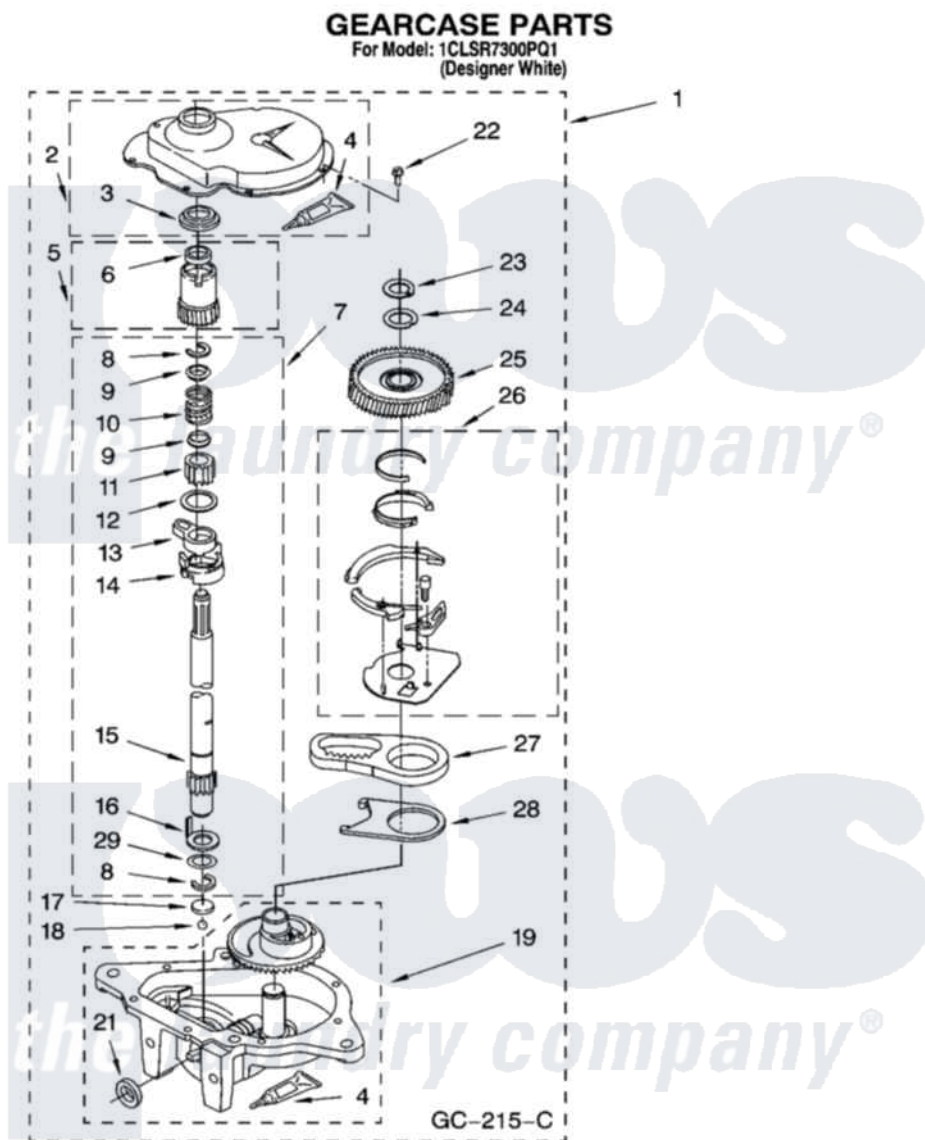

Whirlpool 1CLSR7300PQ1 08 - GEARCASE PARTS

12

8180851

Whirlpool [Residential Whirlpool 1CLSR7300PQ1 Washer Parts](#) Parts Diagram 08 - GEARCASE PARTS
Click on the part number to view part

Item	Original Part Number	Replaced By	Status	Part Description
1	3360630	3360629		Gearcase
2	285202			Cover, Gearcase
3	3349985			Seal, Gearcase Cover
4	285195			Sealer Sealer, Gasket
5	63320	285362		Gear and Pinion
6	356427			Seal, Spin Pinion
7	389387			Shaft, Agitator
8	90369		Not Available	Ring, Retaining (2)
9	62677			Retainer, Spring
10	62676			Spring, Agitator
11	63273	285509		Shaft, Agitator
12	62619			Washer, Agitator Gear
13	62580	285206		Cam-Agitator
14	62581	285206		Cam-Agitator
15	285509			Shaft, Agitator
16	62618			Washer, Cam Thrust

17	16018	285205	Bearing
18	85529	285205	Bearing
19	389230	285515	Gearcase
21	285352		Seal Kit, Thrust Plug
22	3351614		Screw, Gearcase Cover Mounting
23	3362552	285765	Ring-Retr
24	285735	285766	Washer Kit, Thrust
25	62570	285362	Gear and Pinon
26	388253	999516	Shelf-Glas
27	3349296	8546456	Rack, Connecting
28	62621		Actuator, Shift
29	388815		Washer, Intermediate 1 3976263 Miscellaneous Parts Bag 2 3976300 Washer, Inlet Hose 3 3366913 Clamp, Hose