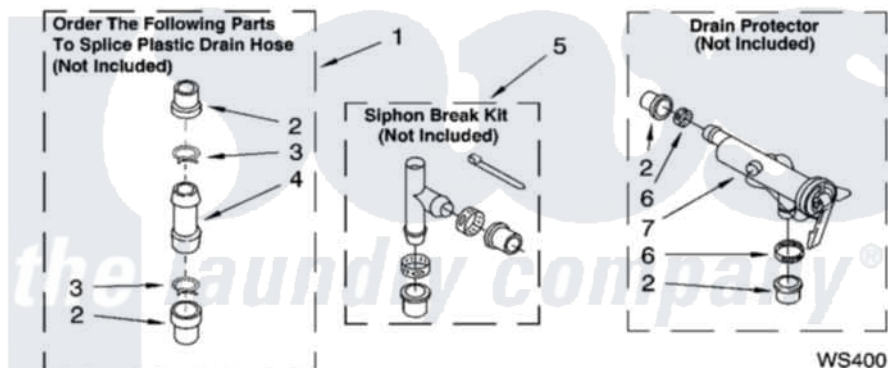

Whirlpool 1CLSR7300PQ1 09 - WATER SYSTEM PARTS, OPTIONAL PARTS (NOT INCLUDED)

**WATER SYSTEM PARTS**

For Model: 1CLSR7300PQ1  
(Designer White)

8180851

13

Whirlpool [Residential Whirlpool 1CLSR7300PQ1 Washer Parts](#) Parts Diagram 09 - WATER SYSTEM PARTS, OPTIONAL PARTS (NOT INCLUDED)  
Click on the part number to view part

Item	Original Part Number	Replaced By	Status	Part Description
1	<a href="#">285442</a>			Water System Parts
2	<a href="#">285321</a>			Water System Parts
3	370447	<a href="#">285655</a>		Clamp, Hose
4	<a href="#">16272</a>			Connector, Straight
5	<a href="#">285320</a>			Water System Parts
6	65349	<a href="#">285655</a>		Clamp, Hose
7	<a href="#">367031</a>			Water System Parts
	<a href="#">72017</a>			Paint, Touch-Up
"	<a href="#">350938</a>			Paint, Pressurized Spray B
"	<a href="#">350930</a>			Paint, Pressurized Spray B
"	<a href="#">799344</a>			Paint, Touch-Up )
"	N/A		Not Available	OIL
"	<a href="#">350572</a>			Oil
"	N/A		Not Available	LUBRICANT
"	<a href="#">285208</a>			Lubricant