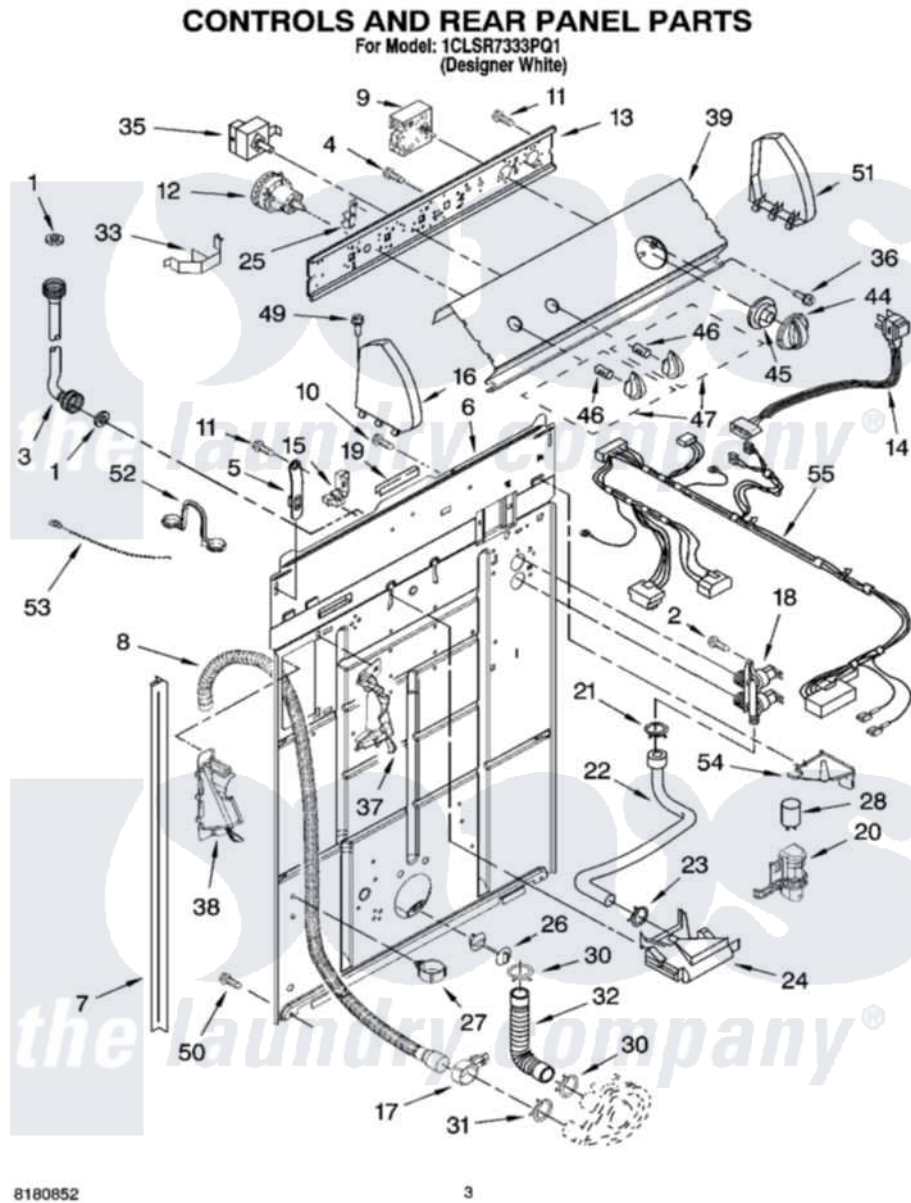

Whirlpool 1CLSR7333PQ1 02 - CONTROLS AND REAR PANEL PARTS

Whirlpool Residential Whirlpool 1CLSR7333PQ1 Washer Parts Parts Diagram 02 - CONTROLS AND REAR PANEL PARTS

Click on the part number to view part

Item	Original Part Number	Replaced By	Status	Part Description
1	3976300	16123		Washer Inlet-Hose Miscellaneous Parts Must be Ordered Separately.
2	9740848			Screw, Mixing Valve Mounting
3	8571377	89503		Hose-Inlet
"	8571378	89503		Hose-Inlet
4	3400073			Screw, Ground
5	8568314			Strap, Console
6	8318015			Panel, Rear
7	62747			Pad, Rear Panel
8	8559373	W10096921		Drain Hose Assembly
9	8546685			Timer, Control
10	3351614			Screw, Gearcase Cover Mounting
11	90767			Screw, 8A X 3/8 HeX Washer Head Tapping
12	3366848	W10339229		Switch-WL

13	3948608		Bracket, Control
14	661661	285800	Cord-Power
15	3952821	285777	Relief-Str
16	8271365	279962	Endcap
17	8541668		Clamp, Hose
18	3952164	285805	Valve-Inlet
19	303294	3367669	Protector, Edge
20	8318046		Clip, Capacitor
21	301958	596669	Clamp, Manifold
22	8541607	3357328	Hose, Vacuum Break
23	370450	596669	Clamp, Manifold
24	387606	3360977	Break-Vac
25	8317975		Restraint, Harness
26	8519200		Support, Rear Panel
27	8541667		Clamp, Hose
28	8572717		Capacitor, Motor Start
30	3363366	616099	Clamp
31	8317496	285655	Clamp, Hose
32	3951449	285871	Hose
33	8055003		Clip, Harness And Pressure Switch
35	661612	W10168256	Switch, Water Temperature
36	3400818		Screw, Timer Mounting
37	8541669		Bucket, Drain Hose
"	BLANK	Not Available	(Left Half)
38	8541658		Bucket, Drain Hose
"	BLANK	Not Available	(Right Half)
39	3956551		Panel, Console
44	8544943		Knob, Timer
45	8544947		Dial, Timer
46	8536939		Clip, Knob
47	8544935		Knob, Control
49	388326		Screw, 8-18 X 1.25
50	62863	3390631	Screw, 10-16 X 3/8
51	8271359	279962	Endcap
52	8541672	8577378	U-Bend, Drain Hose
53	3347868	W10339879	Tie, Cable
54	8539874		Shield, Suds
55	3957014		Harness, Wiring
"	N/A	Not Available	FOLLOWING PARTS NOT ILLUSTRATED
"	3957361		Miscellaneous Parts Bag