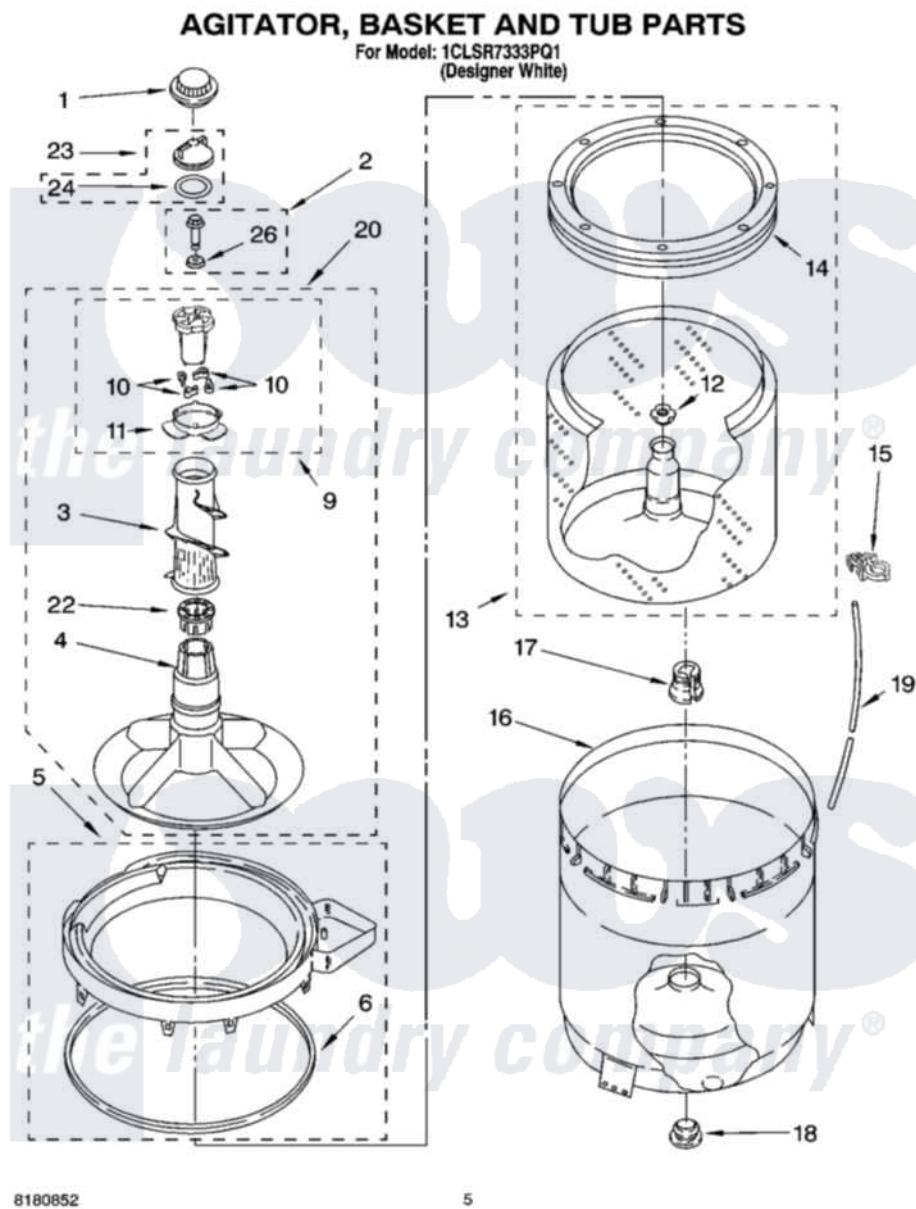

Whirlpool 1CLSR7333PQ1 03 - AGITATOR, BASKET AND TUB PARTS

8180852

5

Whirlpool Residential Whirlpool 1CLSR7333PQ1 Washer Parts Parts Diagram 03 - AGITATOR, BASKET AND TUB PARTS

[Click on the part number to view part](#)

Item	Original Part Number	Replaced By	Status	Part Description
1	3355758			Cap, Agitator
2	358237			Screw And Washer
3	3348752			Mover, Clothes
4	3347288			Agitator
5	8528150	W10445870		Ring-Tub
6	3976308			Gasket, Tub Ring
9	3363663	285811		Cam-Agitator
10	3366877	80040		Dog-Agitator
11	3363661			Bearing, Driven Cam
12	21366			Nut, Spanner
13	8526017	W10389329		Clothes Container, Assembly
14	8519788	387240		Ring, Balance
15	2219077			Clip, Pressure Switch Hose
16	63849			Strain Relief, Power Cord
17	389140			Tub Block, Basket Drive
18	383727			Gasket, Centerpod