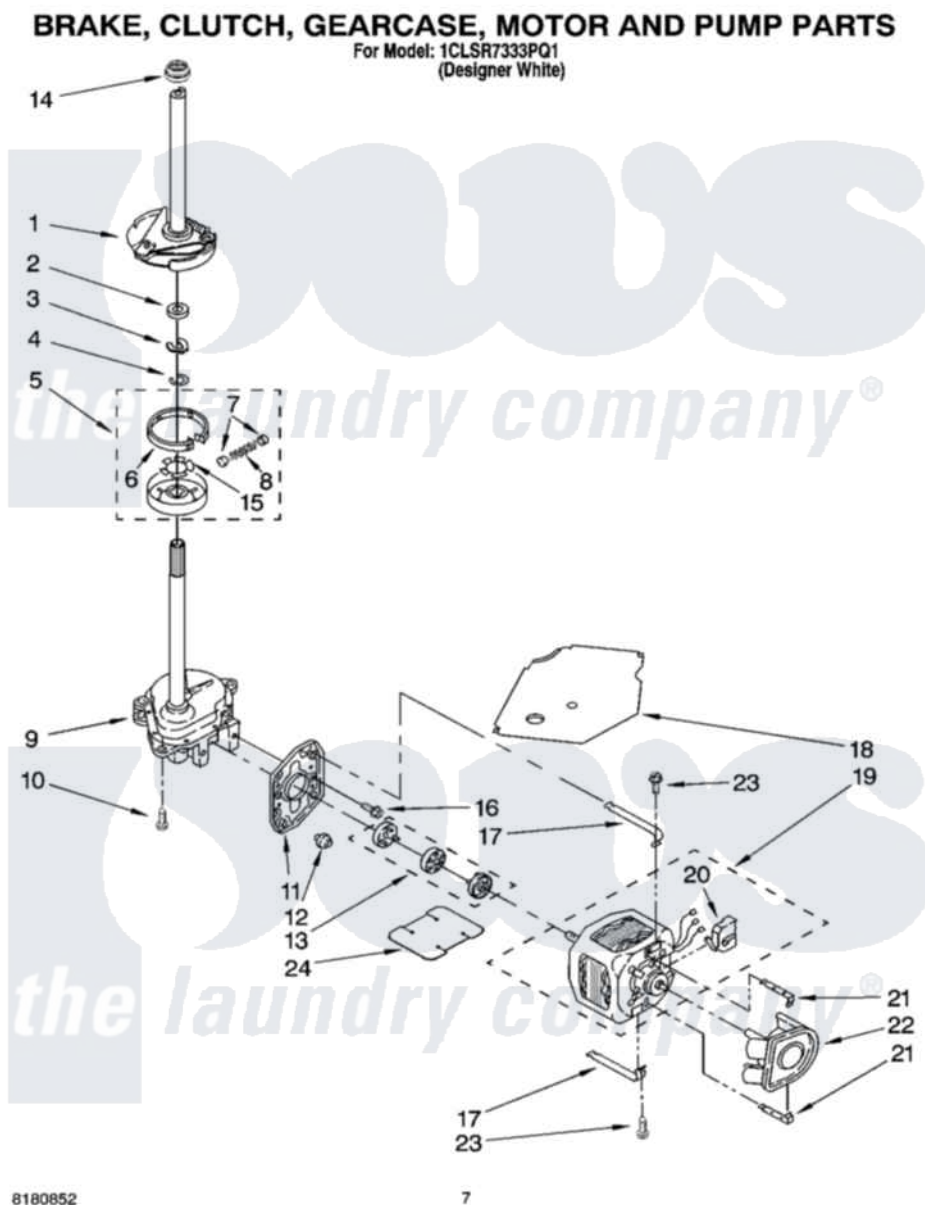

# Whirlpool 1CLSR7333PQ1 04 - BRAKE, CLUTCH, GEARCASE, MOTOR AND PUMP PARTS

Whirlpool [Residential Whirlpool 1CLSR7333PQ1 Washer Parts](#) Parts Diagram 04 - BRAKE, CLUTCH, GEARCASE, MOTOR AND PUMP PARTS  
Click on the part number to view part

Item	Original Part Number	Replaced By	Status	Part Description
1	388952	<a href="#">285792</a>		Basketdrive
2	<a href="#">63292</a>			Washer, Spin Tube Thrust
3	62697	<a href="#">W10080230</a>		Ring, Spin Tube Support
4	63283	<a href="#">285353</a>		Ring
5	3951311	<a href="#">285785</a>		Clutch
6	3951308	<a href="#">285790</a>		Lining
7	<a href="#">62646</a>			Cap, Clutch Spring
8	<a href="#">3946792</a>			Spring And Damper Assembly
9	3360630	<a href="#">3360629</a>		Gearcase
10	3357334	<a href="#">3400516</a>		Screw Anti-Rattle
11	<a href="#">62611</a>			Plate, Motor Mount To Gearcase
12	<a href="#">62691</a>			Grommet, Motor
13	285753	<a href="#">285753A</a>		Coupling
14	<a href="#">8577374</a>			Seal, Centerpost

15	<a href="#">3355454</a>		Clip, Main Drive
16	<a href="#">3400516</a>		Screw Anti-Rattle
17	3349637	<a href="#">W10086010</a>	Retainer, Motor
18	<a href="#">3362089</a>		Shield, Tub To Motor
19	8528157	<a href="#">661600</a>	Motor, Main Drive
20	<a href="#">3952056</a>		Switch, Main Drive Motor
21	<a href="#">8546127</a>		Retainer, Pump
22	<a href="#">3363394</a>		Pump
23	3387485	<a href="#">273556</a>	Screw, 10-16 X 5/8
24	<a href="#">3946532</a>		Shield, Motor