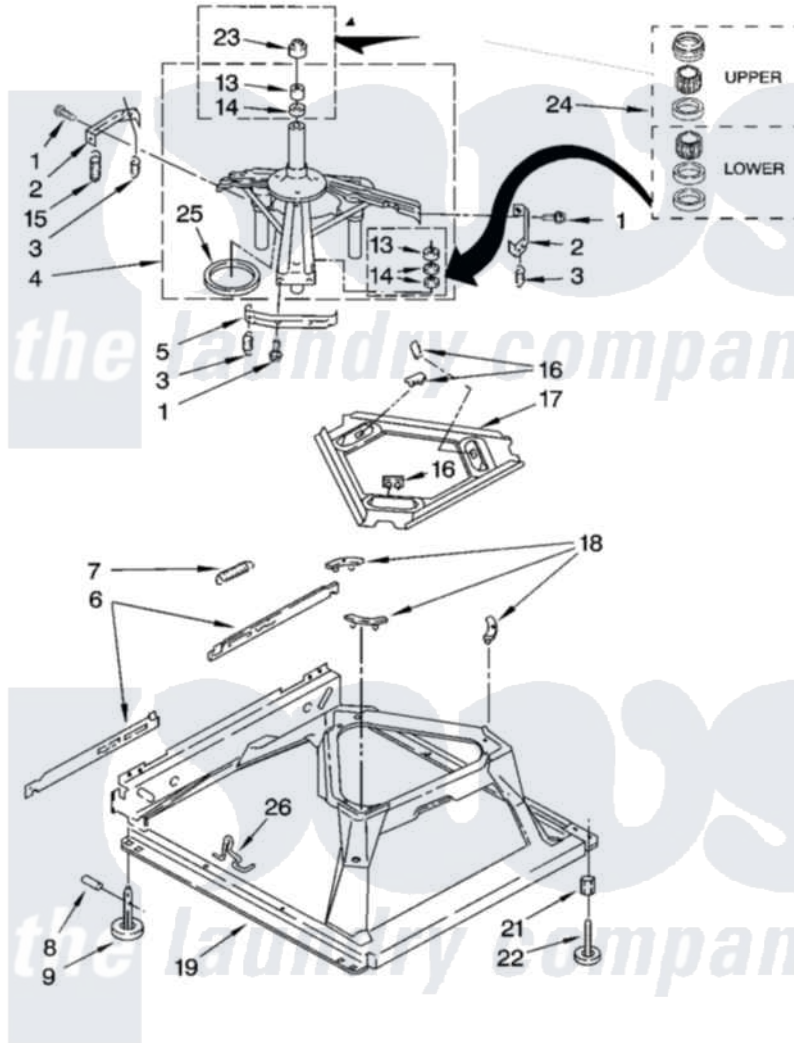

# Whirlpool 1CLSR7333PQ1 05 - MACHINE BASE PARTS

## MACHINE BASE PARTS

For Model: 1CLSR7333PQ1  
(Designer White)

8

8180852

Whirlpool Residential Whirlpool 1CLSR7333PQ1 Washer Parts Parts Diagram 05 - MACHINE BASE PARTS  
Click on the part number to view part

Item	Original Part Number	Replaced By	Status	Part Description
1	<a href="#">3400076</a>			Screw, Bracket Mounting
2	<a href="#">64067</a>			Bracket, Spring Outer
3	<a href="#">63907</a>			Spring, Suspension
4	8575214	<a href="#">280184</a>		Support
5	<a href="#">64065</a>			Bracket, Spring Outer
6	<a href="#">63466</a>			Link, Leveling Mechanism
7	62597	<a href="#">8316845</a>		Spring
8	<a href="#">62837</a>			Pin, Knurled
9	62596	<a href="#">285244</a>		Feet-Leveling
13	3347047	<a href="#">8546455</a>		Bearing, Centerpost
14	357409	<a href="#">359449</a>		Seal, Agitator Shaft
15	388492	<a href="#">W10250667</a>		Spring, Counterweight
16	62568	<a href="#">285219</a>		Pad
17	<a href="#">3946509</a>			Plate, Suspension
18	3363660	<a href="#">285744</a>		Pad
19	3946512	<a href="#">285771</a>		Base

21	<a href="#">3359452</a>		Nut, Lock
22	389102	<a href="#">W10001130</a>	Foot, Leveling
23	<a href="#">8577376</a>		Seal, Centerpost
24	<a href="#">285203</a>		Centerpost Bearing Kit
25	<a href="#">63134</a>		Ring, Sound Deadening
26	63806	<a href="#">W10145155</a>	Retainer, Suspension Spring