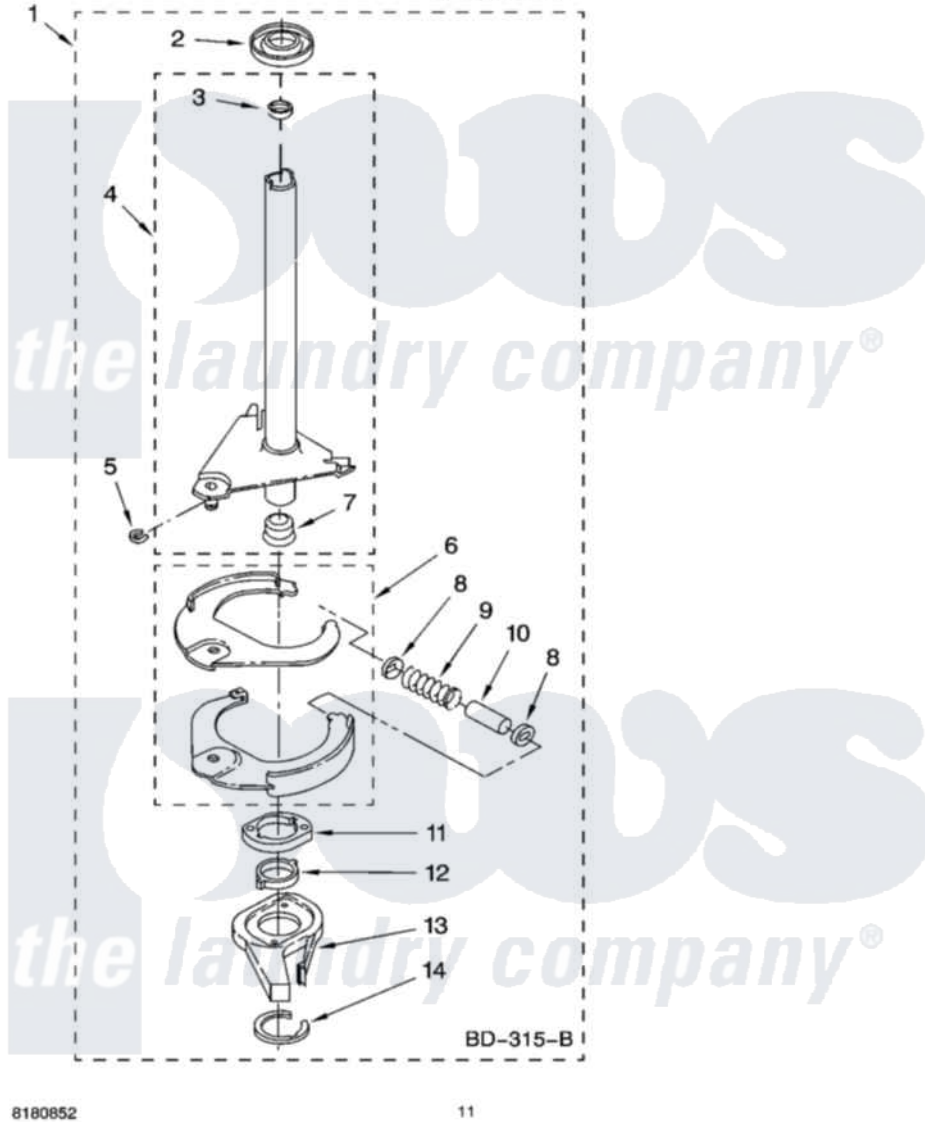

Whirlpool 1CLSR7333PQ1 07 - BRAKE AND DRIVE TUBE PARTS

BRAKE AND DRIVE TUBE PARTS

For Model: 1CLSR7333PQ1
(Designer White)

8180852

11

Whirlpool Residential Whirlpool 1CLSR7333PQ1 Washer Parts Parts Diagram 07 - BRAKE AND DRIVE TUBE PARTS
Click on the part number to view part

Item	Original Part Number	Replaced By	Status	Part Description
1	388952	285792		Basketdrive
2	62658			Ring, Thrust
3	356427			Seal, Spin Pinion
4	64027	64208		Tube-Spin
5	64035	W10083190		Ring, Retaining
6	64232	285438		Shoe-Brake
7	62703	8546462		"T" Bearing, Spin Tube
8	3353956	285658		Sleeve
9	387806		Not Available	Spring, Brake
10	3355360	285658		Sleeve
11	661516	8546461		Cam, Brake Release
12	63022			Sleeve, Cam
13	64194	285790		Lining
14	90368	W10083200		Ring, Retaining
"	N/A		Not Available	FOLLOWING PARTS NOT ILLUSTRATED
"	285208			Lubricant