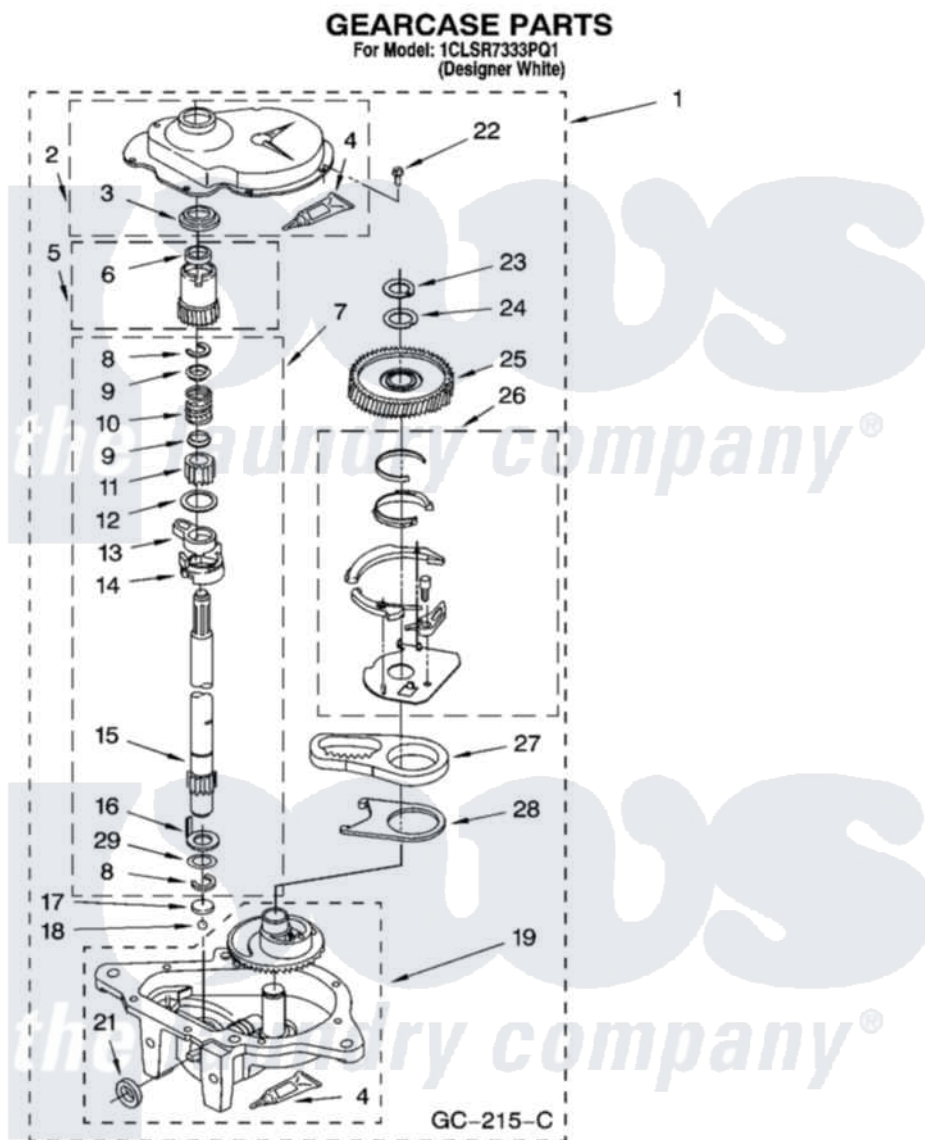

Whirlpool 1CLSR7333PQ1 08 - GEARCASE PARTS

12

8180852

Whirlpool [Residential Whirlpool 1CLSR7333PQ1 Washer Parts](#) Parts Diagram 08 - GEARCASE PARTS
Click on the part number to view part

Item	Original Part Number	Replaced By	Status	Part Description
1	3360630	3360629		Gearcase
2	285202			Cover, Gearcase
3	3349985			Seal, Gearcase Cover
4	285195			Sealer Sealer, Gasket
5	63320	285362		Gear and Pinion
6	356427			Seal, Spin Pinion
7	389387			Shaft, Agitator
8	90369		Not Available	Ring, Retaining (2)
9	62677			Retainer, Spring
10	62676			Spring, Agitator
11	63273	285509		Shaft, Agitator
12	62619			Washer, Agitator Gear
13	62580	285206		Cam-Agitator
14	62581	285206		Cam-Agitator
15	285509			Shaft, Agitator
16	62618			Washer, Cam Thrust

17	16018	285205	Bearing
18	85529	285205	Bearing
19	389230	285515	Gearcase
21	285352		Seal Kit, Thrust Plug
22	3351614		Screw, Gearcase Cover Mounting
23	3362552	285765	Ring-Retr
24	285735	285766	Washer Kit, Thrust
25	62570	285362	Gear and Pinon
26	388253	999516	Shelf-Glas
27	3349296	8546456	Rack, Connecting
28	62621		Actuator, Shift
29	388815		Washer, Intermediate 1 3976263 Miscellaneous Parts Bag 2 3976300 Washer, Inlet Hose 3 3366913 Clamp, Hose