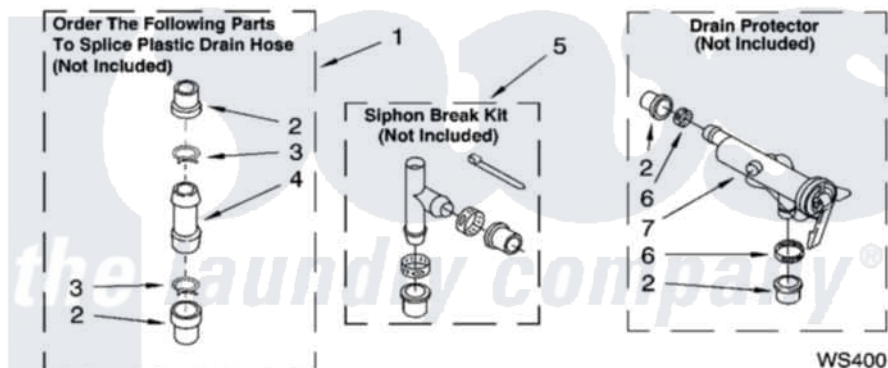

Whirlpool 1CLSR7333PQ1 09 - WATER SYSTEM PARTS, OPTIONAL PARTS (NOT INCLUDED)

**WATER SYSTEM PARTS**

For Model: 1CLSR7333PQ1  
(Designer White)

8180852

13

Whirlpool [Residential Whirlpool 1CLSR7333PQ1 Washer Parts](#) Parts Diagram 09 - WATER SYSTEM PARTS, OPTIONAL PARTS (NOT INCLUDED)  
Click on the part number to view part

Item	Original Part Number	Replaced By	Status	Part Description
1	<a href="#">285442</a>			Water System Parts
2	<a href="#">285321</a>			Water System Parts
3	370447	<a href="#">285655</a>		Clamp, Hose
4	<a href="#">16272</a>			Connector, Straight
5	<a href="#">285320</a>			Water System Parts
6	65349	<a href="#">285655</a>		Clamp, Hose
7	<a href="#">367031</a>			Water System Parts
	<a href="#">72017</a>			Paint, Touch-Up
"	<a href="#">350938</a>			Paint, Pressurized Spray B
"	<a href="#">350930</a>			Paint, Pressurized Spray B
"	<a href="#">799344</a>			Paint, Touch-Up )
"	N/A		Not Available	OIL
"	<a href="#">350572</a>			Oil
"	N/A		Not Available	LUBRICANT
"	<a href="#">285208</a>			Lubricant