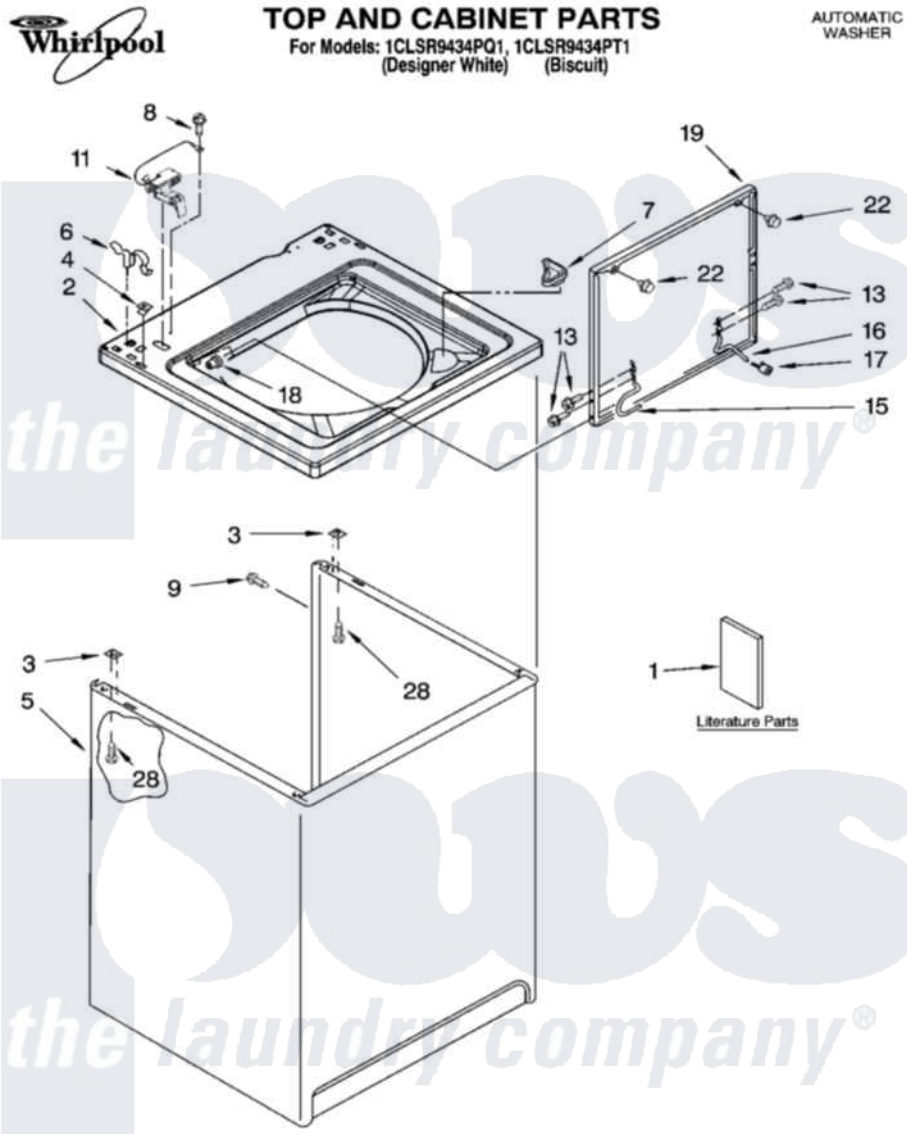

Whirlpool 1CLSR9434PQ1 01 - TOP AND CABINET PARTS

10-05 Litho in U.S.A. (drd)

1

Part No. 8180853

Whirlpool [Residential Whirlpool 1CLSR9434PQ1 Washer Parts](#) Parts Diagram 01 - TOP AND CABINET PARTS
 Click on the part number to view part

Item	Original Part Number	Replaced By	Status	Part Description
1	3958075		Not Available	Installation Instructions
"	8578232		Not Available	Use & Care Guide
"	3955907		Not Available	Feature Sheet
"	3957470		Not Available	Energy Guide
"	8541944		Not Available	Wiring Diagram
"	N/A		Not Available	Following May Be Purchased
"	N/A		Not Available	DO-IT-YOURSELF REPAIR MANUALS
"	4313896			Do-It-Yourself Repair Manuals
2	8318064			Top
"	8318066			Top
3	62750			Spacer, Cabinet To Top (4)
4	357213			Nut, Push-In
5	63424			Cabinet
"	3954357			Cabinet
6	62780			Clip, Top And Cabinet And Rear Panel

7	3362952		Dispenser, Bleach
8	3351614		Screw, Gearcase Cover Mounting
9	3357011	308685	Side Trim)
11	8318084		Switch, Lid
13	3351355	W10119828	Screw, Lid Hinge Mounting
15	8318088		Hinge, Lid
16	54583		Hinge, Lid
17	19119		Bumper, Lid Hinge
18	21258		Bearing, Lid Hinge
19	8542387	W10193857	Lid
"	8542384	3957520	Lid
22	9724509		Bumper, Lid
28	3390631		Screw, 10-16 X 3/8