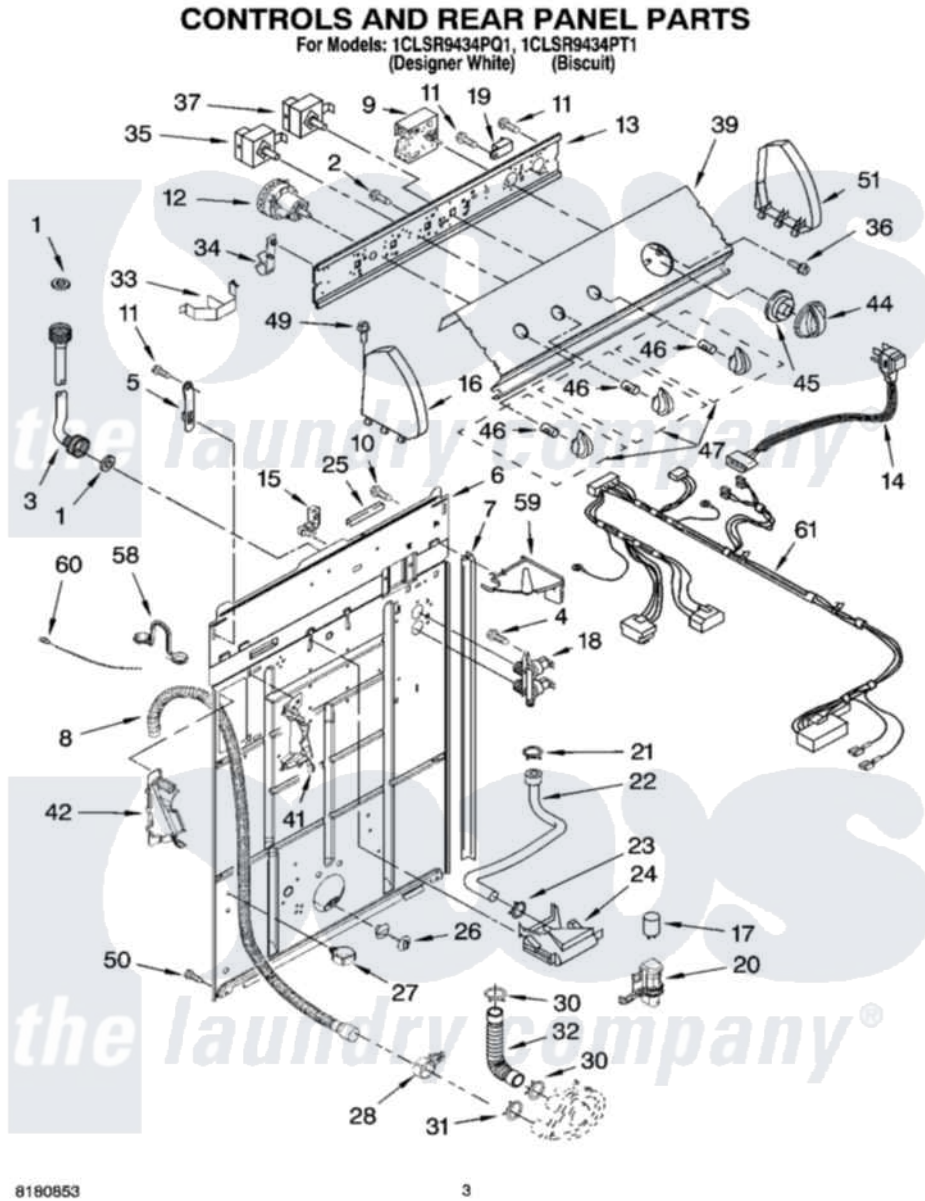

# Whirlpool 1CLSR9434PQ1 02 - CONTROLS AND REAR PANEL PARTS

Whirlpool [Residential Whirlpool 1CLSR9434PQ1 Washer Parts](#) Parts Diagram 02 - CONTROLS AND REAR PANEL PARTS

[Click on the part number to view part](#)

Item	Original Part Number	Replaced By	Status	Part Description
1	3976300	<a href="#">16123</a>		Washer Inlet-Hose Miscellaneous Parts Must be Ordered Separately.
2	<a href="#">3400073</a>			Screw, Ground
3	8571377	<a href="#">89503</a>		Hose-Inlet
"	8571378	<a href="#">89503</a>		Hose-Inlet
4	<a href="#">9740848</a>			Screw, Mixing Valve Mounting
5	<a href="#">8568314</a>			Strap, Console
6	<a href="#">8318015</a>			Panel, Rear
7	<a href="#">62747</a>			Pad, Rear Panel
8	8559373	<a href="#">W10096921</a>		Drain Hose Assembly
9	<a href="#">8541942</a>			Timer, Control
10	<a href="#">3351614</a>			Screw, Gearcase Cover Mounting
11	<a href="#">90767</a>			Screw, 8A X 3/8 HeX Washer Head Tapping
12	3366847	<a href="#">W10337780</a>		Switch-WL