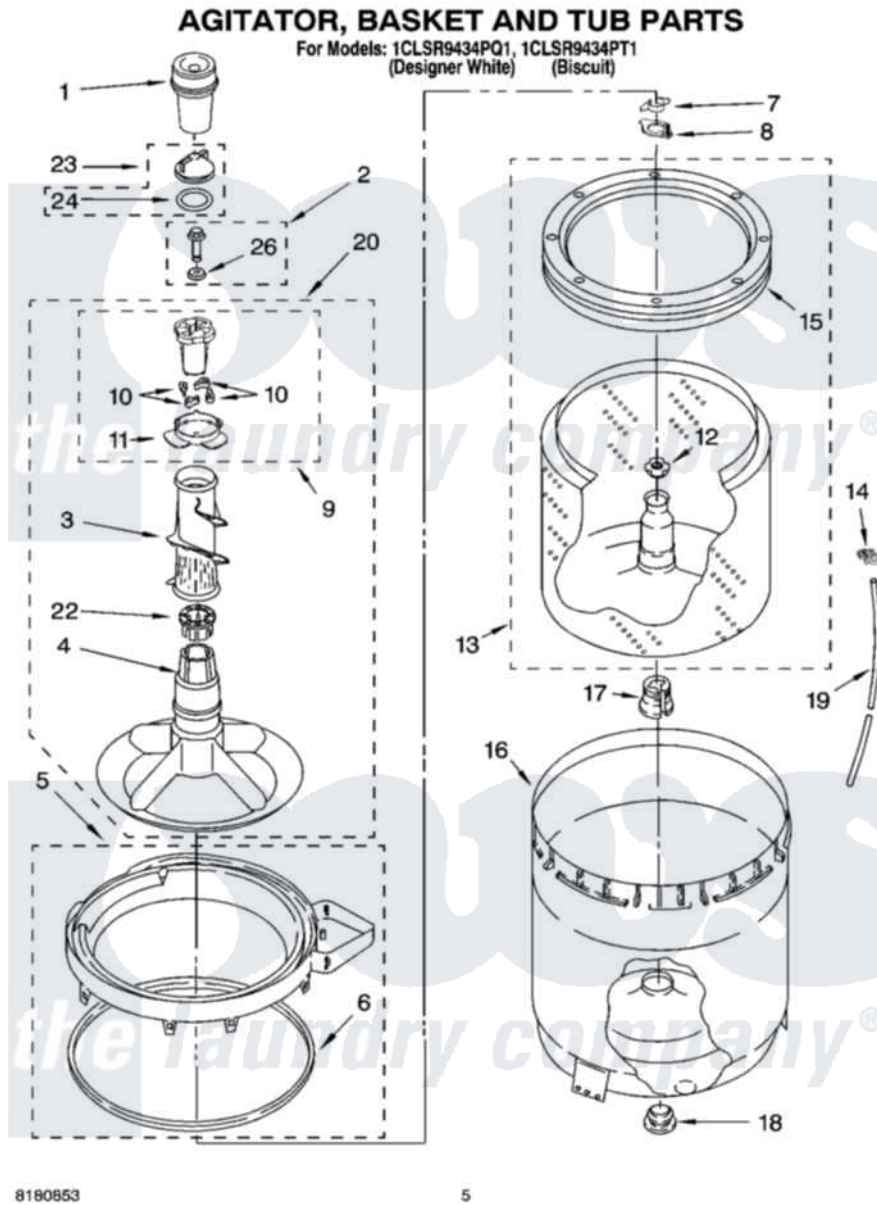

# Whirlpool 1CLSR9434PQ1 03 - AGITATOR, BASKET AND TUB PARTS

Whirlpool Residential Whirlpool 1CLSR9434PQ1 Washer Parts Parts Diagram 03 - AGITATOR, BASKET AND TUB PARTS

[Click on the part number to view part](#)

Item	Original Part Number	Replaced By	Status	Part Description
1	<a href="#">63580</a>			Dispenser, Fabric Softener
2	<a href="#">358237</a>			Screw And Washer
3	<a href="#">3348752</a>			Mover, Clothes
4	<a href="#">3347288</a>			Agitator
5	8528150	<a href="#">W10445870</a>		Ring-Tub
6	<a href="#">3976308</a>			Gasket, Tub Ring
7	<a href="#">3354845</a>			Clip, Agitator
8	<a href="#">8543666</a>			Washer, Agitator
9	3363663	<a href="#">285811</a>		Cam-Agitator
10	3366877	<a href="#">80040</a>		Dog-Agitator
11	<a href="#">3363661</a>			Bearing, Driven Cam
12	<a href="#">21366</a>			Nut, Spanner
13	8526016	<a href="#">W10389328</a>		Clothes Container, Assembly
14	<a href="#">2219077</a>			Clip, Pressure Switch Hose
15	8519788	<a href="#">387240</a>		Ring, Balance
16	<a href="#">63849</a>			Strain Relief, Power Cord

17	<a href="#">389140</a>		Tub Block, Basket Drive
18	<a href="#">383727</a>		Gasket, Centerpodt
19	3347780	<a href="#">353244</a>	Hose, Pressure Switch
20	3348117	<a href="#">285565</a>	Agitator
22	3350389	<a href="#">285587</a>	Washer
23	3354733	<a href="#">W10074580</a>	Cap, Barrier
24	3348855	<a href="#">W10072840</a>	Fabric Softener
26	<a href="#">3949550</a>		Washer