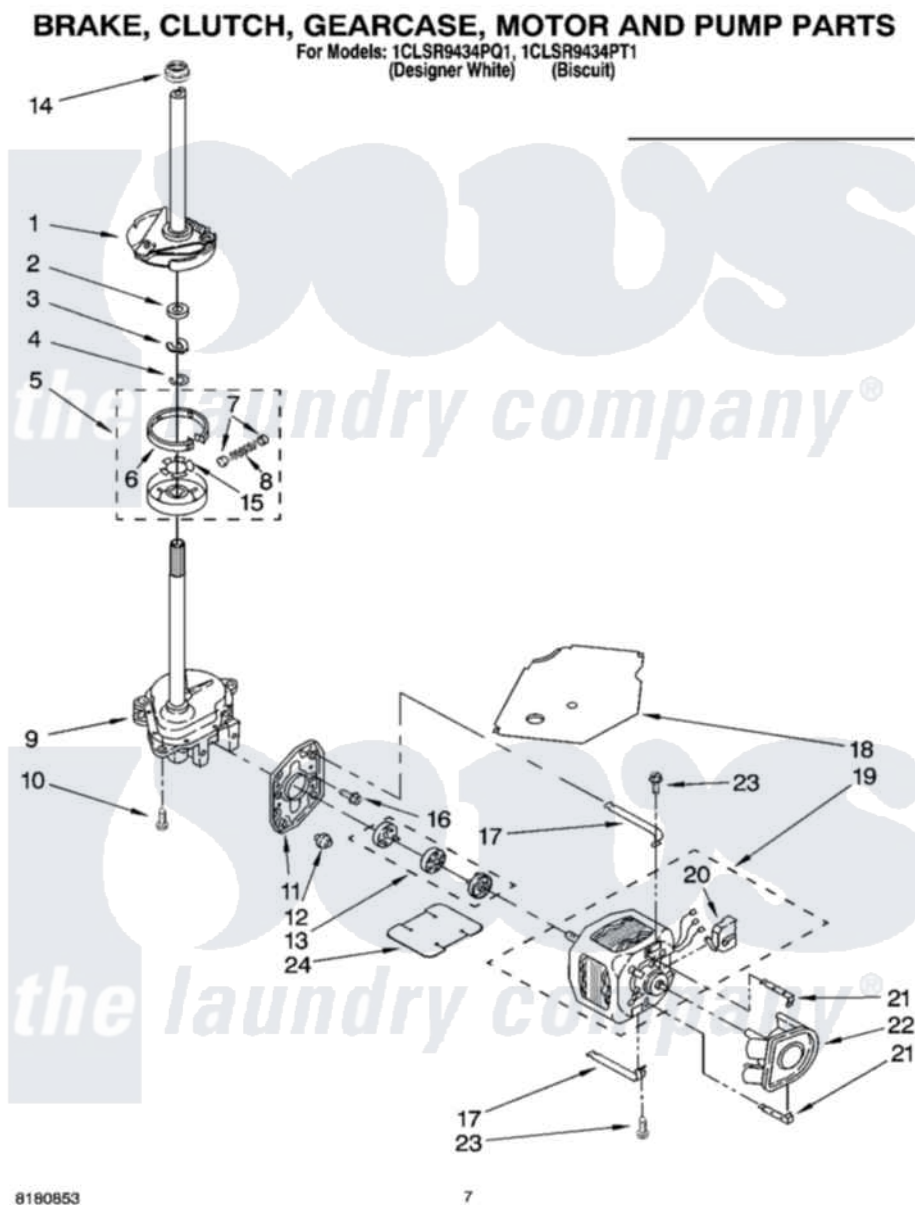

Whirlpool 1CLSR9434PQ1 04 - BRAKE, CLUTCH, GEARCASE, MOTOR AND PUMP PARTS

Whirlpool [Residential Whirlpool 1CLSR9434PQ1 Washer Parts](#) Parts Diagram 04 - BRAKE, CLUTCH, GEARCASE, MOTOR AND PUMP PARTS
Click on the part number to view part

Item	Original Part Number	Replaced By	Status	Part Description
1	388952	285792		Basketdrive
2	63292			Washer, Spin Tube Thrust
3	62697	W10080230		Ring, Spin Tube Support
4	63283	285353		Ring
5	3951311	285785		Clutch
6	3951308	285790		Lining
7	62646			Cap, Clutch Spring
8	3946792			Spring And Damper Assembly
9	3360630	3360629		Gearcase
10	3357334	3400516		Screw Anti-Rattle
11	62611			Plate, Motor Mount To Gearcase
12	62691			Grommet, Motor
13	285753	285753A		Coupling
14	8577374			Seal, Centerpost

15	3355454		Clip, Main Drive
16	3400516		Screw Anti-Rattle
17	3349637	W10086010	Retainer, Motor
18	3362089		Shield, Tub To Motor
19	8528157	661600	Motor, Main Drive
20	3952056		Switch, Main Drive Motor
21	8546127		Retainer, Pump
22	3363394		Pump
23	3387485	273556	Screw, 10-16 X 5/8
24	3946532		Shield, Motor