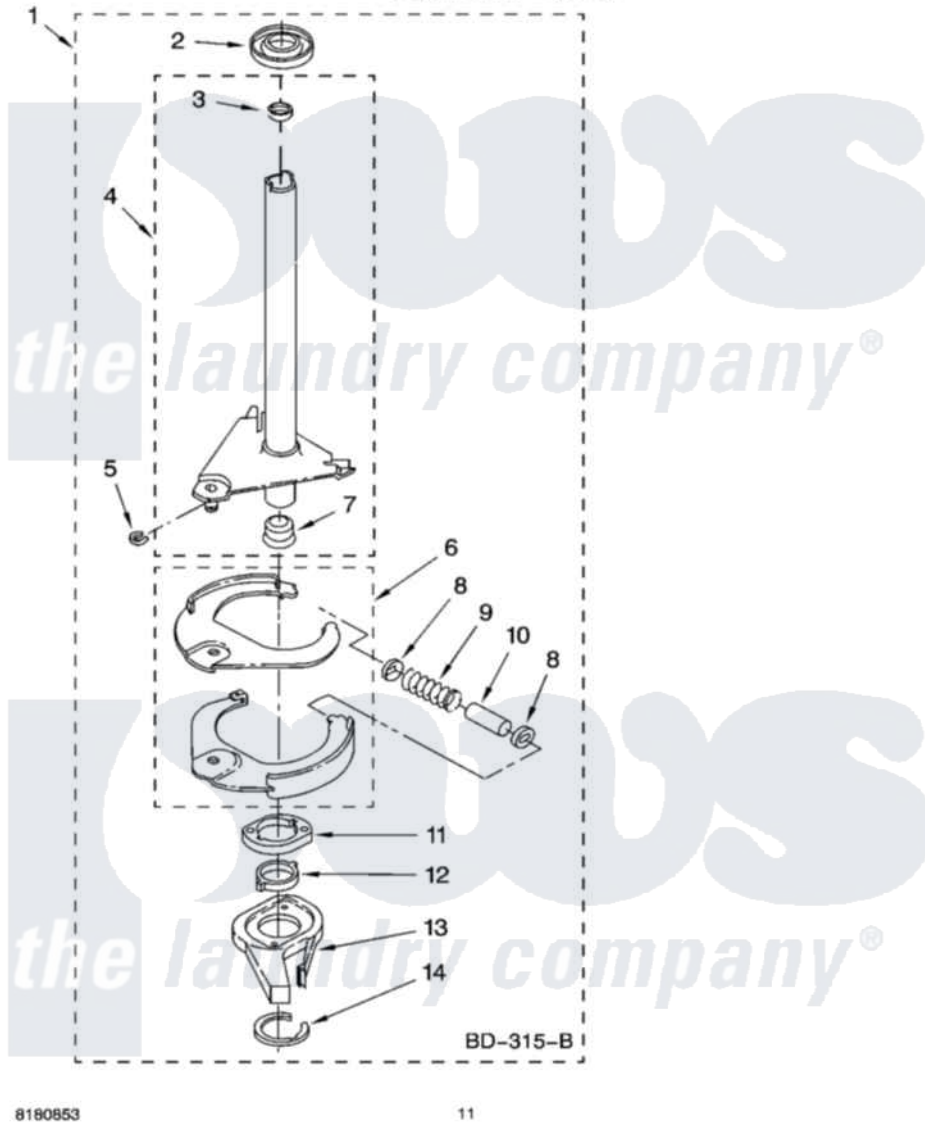

Whirlpool 1CLSR9434PQ1 07 - BRAKE AND DRIVE TUBE PARTS

BRAKE AND DRIVE TUBE PARTS

For Models: 1CLSR9434PQ1, 1CLSR9434PT1
(Designer White) (Biscuit)

8190853

11

Whirlpool Residential Whirlpool 1CLSR9434PQ1 Washer Parts Parts Diagram 07 - BRAKE AND DRIVE TUBE PARTS
Click on the part number to view part

Item	Original Part Number	Replaced By	Status	Part Description
1	388952	285792		Basketdrive
2	62658			Ring, Thrust
3	356427			Seal, Spin Pinion
4	64027	64208		Tube-Spin
5	64035	W10083190		Ring, Retaining
6	64232	285438		Shoe-Brake
7	62703	8546462		"T" Bearing, Spin Tube
8	3353956	285658		Sleeve
9	387806		Not Available	Spring, Brake
10	3355360	285658		Sleeve
11	661516	8546461		Cam, Brake Release
12	63022			Sleeve, Cam
13	64194	285790		Lining
14	90368	W10083200		Ring, Retaining
"	N/A		Not Available	FOLLOWING PARTS NOT ILLUSTRATED
"	285208			Lubricant