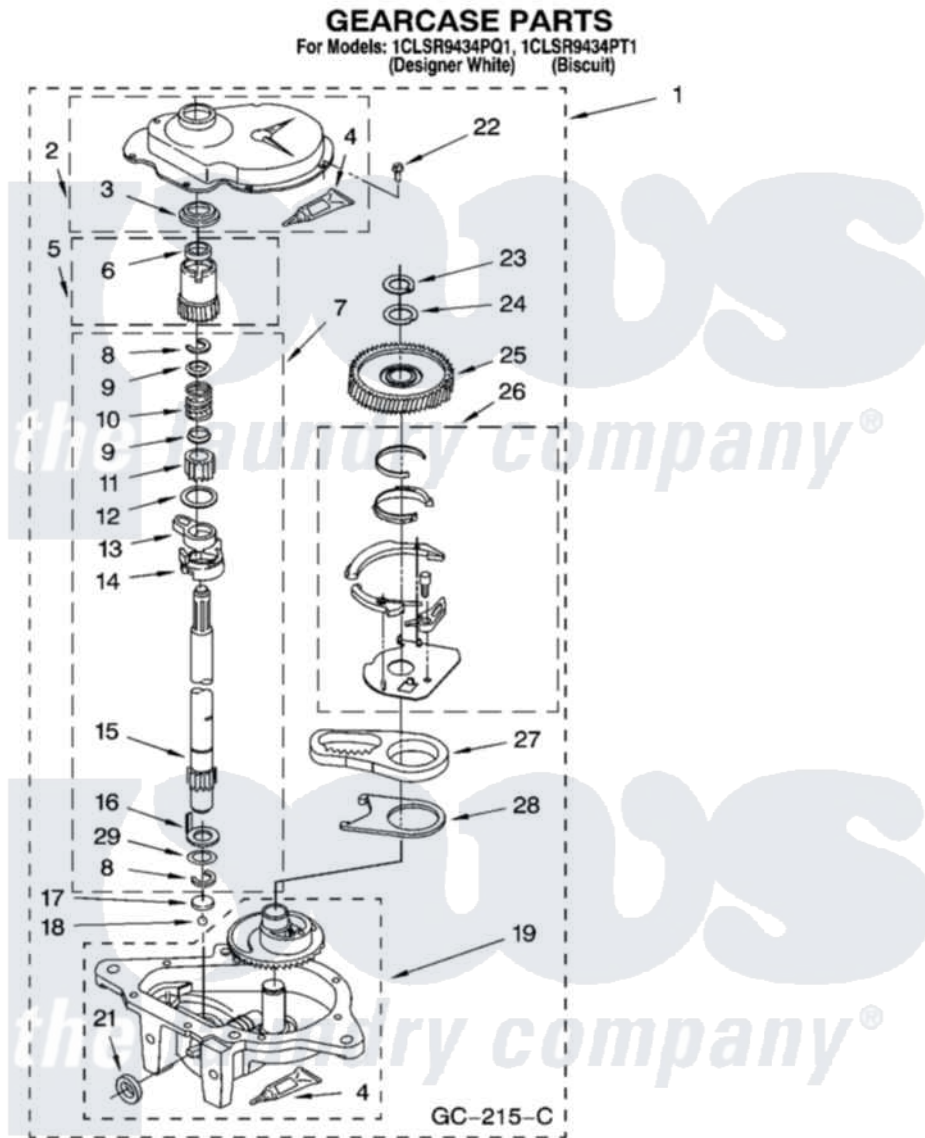

# Whirlpool 1CLSR9434PQ1 08 - GEARCASE PARTS

12

8180853

Whirlpool Residential Whirlpool 1CLSR9434PQ1 Washer Parts Parts Diagram 08 - GEARCASE PARTS  
Click on the part number to view part

Item	Original Part Number	Replaced By	Status	Part Description
1	3360630	<a href="#">3360629</a>		Gearcase
2	<a href="#">285202</a>			Cover, Gearcase
3	<a href="#">3349985</a>			Seal, Gearcase Cover
4	<a href="#">285195</a>			Sealer Sealer, Gasket
5	63320	<a href="#">285362</a>		Gear and Pinon
6	<a href="#">356427</a>			Seal, Spin Pinion
7	<a href="#">389387</a>			Shaft, Agitator
8	90369		Not Available	Ring, Retaining (2)
9	<a href="#">62677</a>			Retainer, Spring
10	<a href="#">62676</a>			Spring, Agitator
11	63273	<a href="#">285509</a>		Shaft, Agitator
12	<a href="#">62619</a>			Washer, Agitator Gear
13	62580	<a href="#">285206</a>		Cam-Agitator
14	62581	<a href="#">285206</a>		Cam-Agitator
15	<a href="#">285509</a>			Shaft, Agitator
16	<a href="#">62618</a>			Washer, Cam Thrust

17	16018	<a href="#">285205</a>	Bearing
18	85529	<a href="#">285205</a>	Bearing
19	389230	<a href="#">285515</a>	Gearcase
21	<a href="#">285352</a>		Seal Kit, Thrust Plug
22	<a href="#">3351614</a>		Screw, Gearcase Cover Mounting
23	3362552	<a href="#">285765</a>	Ring-Retr
24	285735	<a href="#">285766</a>	Washer Kit, Thrust
25	62570	<a href="#">285362</a>	Gear and Pinon
26	388253	<a href="#">999516</a>	Shelf-Glas
27	3349296	<a href="#">8546456</a>	Rack, Connecting
28	<a href="#">62621</a>		Actuator, Shift
29	<a href="#">388815</a>		Washer, Intermediate 1 3976263 Miscellaneous Parts Bag 2 3976300 Washer, Inlet Hose 3 3366913 Clamp, Hose