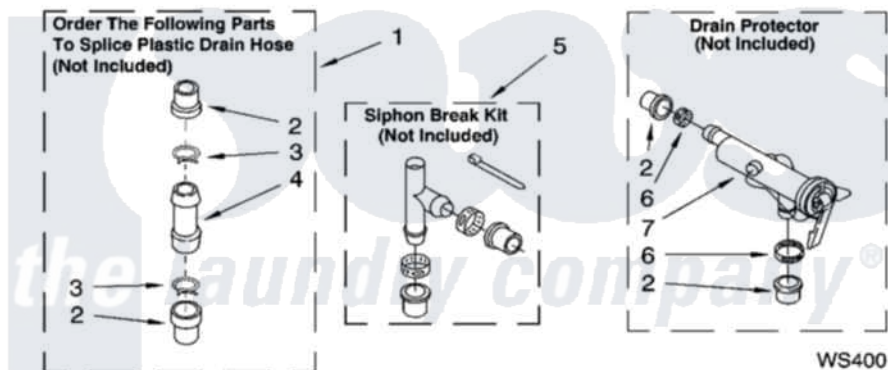

Whirlpool 1CLSR9434PQ1 09 - WATER SYSTEM PARTS, OPTIONAL PARTS (NOT INCLUDED)

WATER SYSTEM PARTS

For Models: 1CLSR9434PQ1, 1CLSR9434PT1
(Designer White) (Biscuit)

8190853

13

Whirlpool [Residential Whirlpool 1CLSR9434PQ1 Washer Parts](#) Parts Diagram 09 - WATER SYSTEM PARTS, OPTIONAL PARTS (NOT INCLUDED)
Click on the part number to view part

Item	Original Part Number	Replaced By	Status	Part Description
1	285442			Water System Parts
2	285321			Water System Parts
3	370447	285655		Clamp, Hose
4	16272			Connector, Straight
5	285320			Water System Parts
6	65349	285655		Clamp, Hose
7	367031			Water System Parts
	72017			Paint, Touch-Up
"	4392899			Paint, Touch-Up
"	350938			Paint, Pressurized Spray B
"	350930			Paint, Pressurized Spray B
"	4392901			Paint, Pressurized Spray
"	799344			Paint, Touch-Up)
"	4392900			Paint, Bulk)
"	N/A		Not Available	OIL