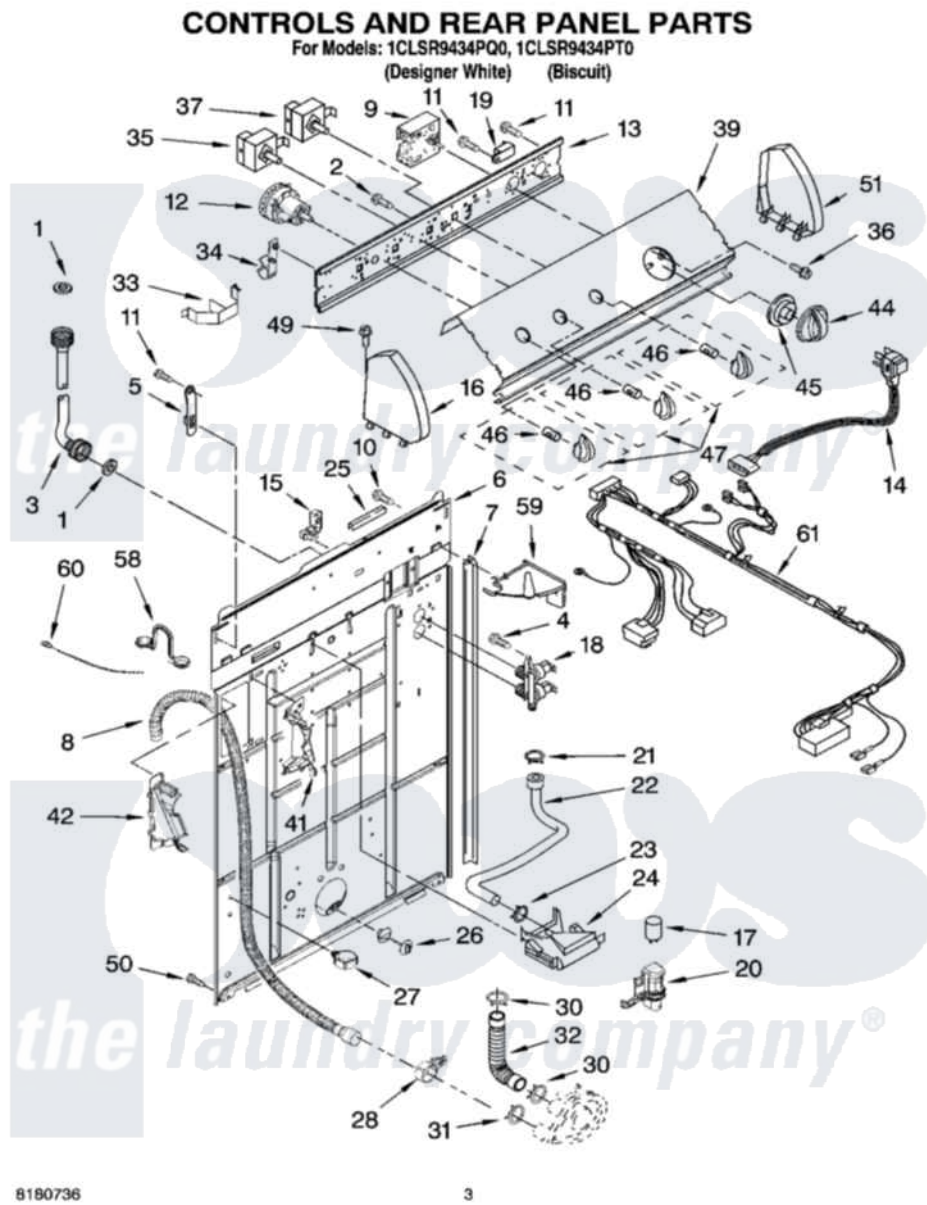

# Whirlpool 1CLSR9434PT0 02 - CONTROLS AND REAR PANEL PARTS

Whirlpool [Residential Whirlpool 1CLSR9434PT0 Washer Parts](#) Parts Diagram 02 - CONTROLS AND REAR PANEL PARTS

[Click on the part number to view part](#)

Item	Original Part Number	Replaced By	Status	Part Description
1	3976300	<a href="#">16123</a>		Washer Inlet-Hose Miscellaneous Parts Must be Ordered Separately.
2	<a href="#">3400073</a>			Screw, Ground
3	8571377	<a href="#">89503</a>		Hose-Inlet
"	8571378	<a href="#">89503</a>		Hose-Inlet
4	<a href="#">9740848</a>			Screw, Mixing Valve Mounting
5	<a href="#">8568314</a>			Strap, Console
6	<a href="#">8318015</a>			Panel, Rear
7	<a href="#">62747</a>			Pad, Rear Panel
8	8559373	<a href="#">W10096921</a>		Drain Hose Assembly
9	<a href="#">8541942</a>			Timer, Control
10	<a href="#">3351614</a>			Screw, Gearcase Cover Mounting
11	<a href="#">90767</a>			Screw, 8A X 3/8 HeX Washer Head Tapping
12	3366847	<a href="#">W10337780</a>		Switch-WL