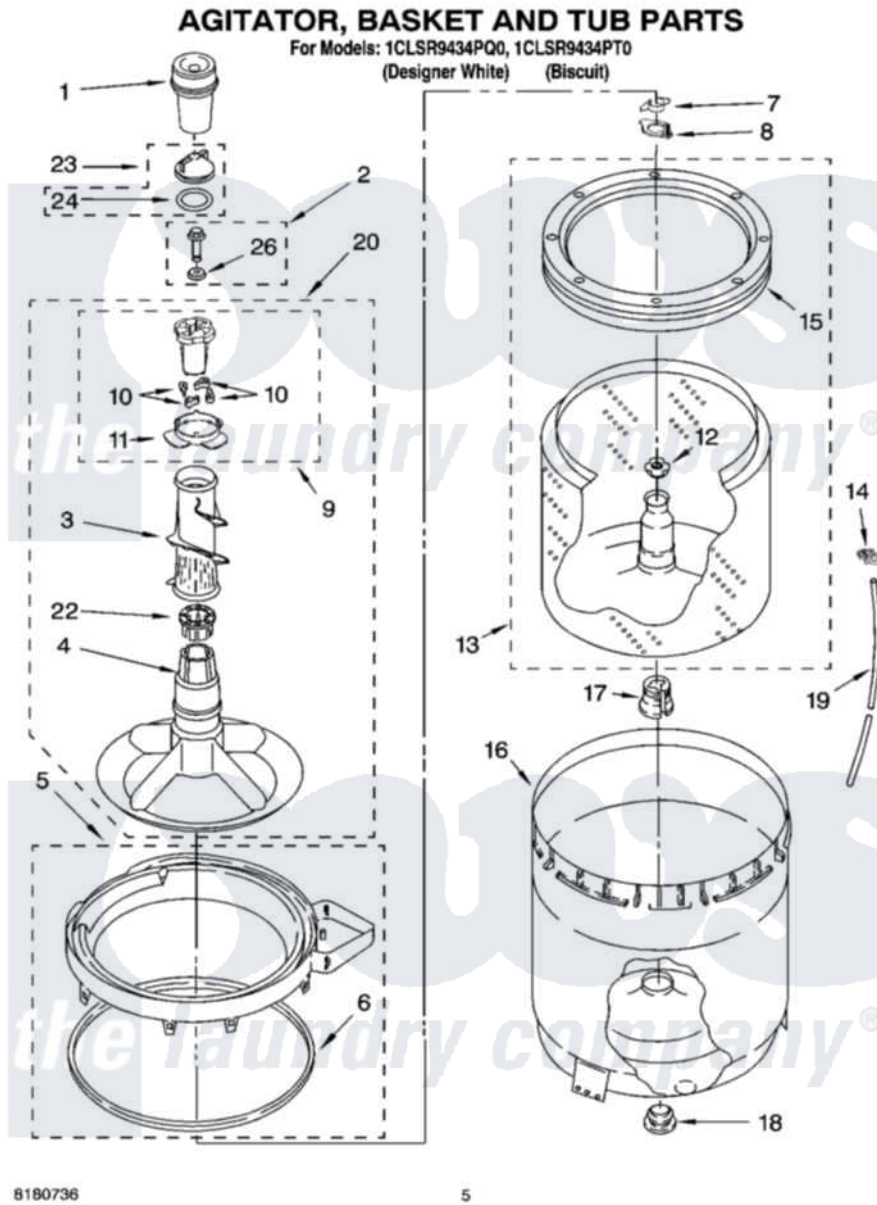

# Whirlpool 1CLSR9434PT0 03 - AGITATOR, BASKET AND TUB PARTS

Whirlpool Residential Whirlpool 1CLSR9434PT0 Washer Parts Parts Diagram 03 - AGITATOR, BASKET AND TUB PARTS

Click on the part number to view part

Item	Original Part Number	Replaced By	Status	Part Description
1	<a href="#">63580</a>			Dispenser, Fabric Softener
2	<a href="#">358237</a>			Screw And Washer
3	<a href="#">3348752</a>			Mover, Clothes
4	<a href="#">3347288</a>			Agitator
5	8528150	<a href="#">W10445870</a>		Ring-Tub
6	<a href="#">3976308</a>			Gasket, Tub Ring
7	<a href="#">3354845</a>			Clip, Agitator
8	<a href="#">8543666</a>			Washer, Agitator
9	3363663	<a href="#">285811</a>		Cam-Agitator
10	3366877	<a href="#">80040</a>		Dog-Agitator
11	<a href="#">3363661</a>			Bearing, Driven Cam
12	<a href="#">21366</a>			Nut, Spanner
13	8526016	<a href="#">W10389328</a>		Clothes Container, Assembly
14	<a href="#">2219077</a>			Clip, Pressure Switch Hose
15	8519788	<a href="#">387240</a>		Ring, Balance
16	<a href="#">63849</a>			Strain Relief, Power Cord

17	<a href="#">389140</a>		Tub Block, Basket Drive
18	<a href="#">383727</a>		Gasket, Centerpodt
19	3347780	<a href="#">353244</a>	Hose, Pressure Switch
20	3348117	<a href="#">285565</a>	Agitator
22	3350389	<a href="#">285587</a>	Washer
23	3354733	<a href="#">W10074580</a>	Cap, Barrier
24	3348855	<a href="#">W10072840</a>	Fabric Softener
26	<a href="#">3949550</a>		Washer