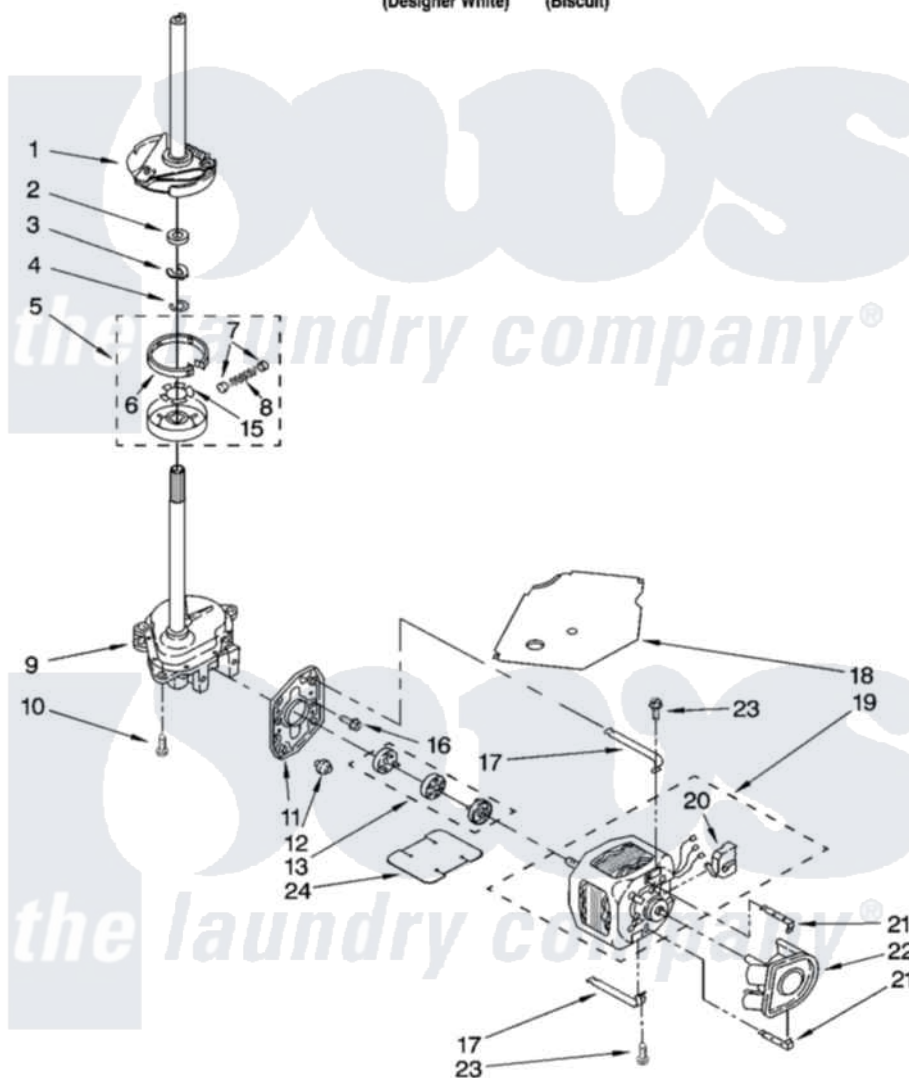

# Whirlpool 1CLSR9434PT0 04 - BRAKE, CLUTCH, GEARCASE, MOTOR AND PUMP PARTS

## BRAKE, CLUTCH, GEARCASE, MOTOR AND PUMP PARTS

For Models: 1CLSR9434PQ0, 1CLSR9434PT0

(Designer White) (Biscuit)

8180736

7

Whirlpool [Residential Whirlpool 1CLSR9434PT0 Washer Parts](#) Parts Diagram 04 - BRAKE, CLUTCH, GEARCASE, MOTOR AND PUMP PARTS

[Click on the part number to view part](#)

Item	Original Part Number	Replaced By	Status	Part Description
1	388952	<a href="#">285792</a>		Basketdrive
2	<a href="#">63292</a>			Washer, Spin Tube Thrust
3	62697	<a href="#">W10080230</a>		Ring, Spin Tube Support
4	63283	<a href="#">285353</a>		Ring
5	3951311	<a href="#">285785</a>		Clutch
6	3951308	<a href="#">285790</a>		Lining
7	<a href="#">62646</a>			Cap, Clutch Spring
8	<a href="#">3946792</a>			Spring And Damper Assembly
9	3360630	<a href="#">3360629</a>		Gearcase
10	3357334	<a href="#">3400516</a>		Screw Anti-Rattle
11	<a href="#">62611</a>			Plate, Motor Mount To Gearcase
12	<a href="#">62691</a>			Grommet, Motor
13	285753	<a href="#">285753A</a>		Coupling
15	<a href="#">3355454</a>			Clip, Main Drive

16	<a href="#">3400516</a>		Screw Anti-Rattle
17	3349637	<a href="#">W10086010</a>	Retainer, Motor
18	<a href="#">3362089</a>		Shield, Tub To Motor
19	8528157	<a href="#">661600</a>	Motor, Main Drive
20	<a href="#">3952056</a>		Switch, Main Drive Motor
21	<a href="#">8546127</a>		Retainer, Pump
22	<a href="#">3363394</a>		Pump
23	3387485	<a href="#">273556</a>	Screw, 10-16 X 5/8
24	<a href="#">3946532</a>		Shield, Motor