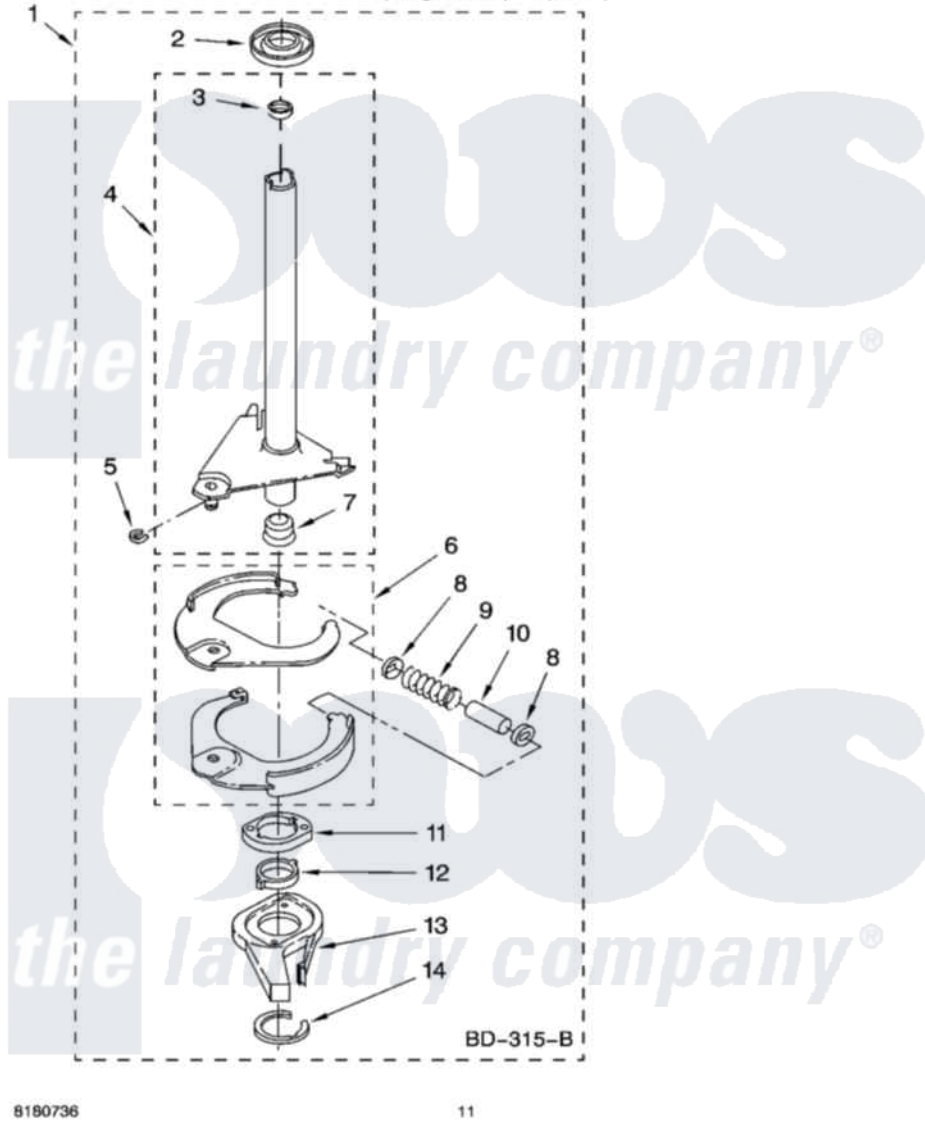

# Whirlpool 1CLSR9434PT0 07 - BRAKE AND DRIVE TUBE PARTS

## BRAKE AND DRIVE TUBE PARTS

For Models: 1CLSR9434PQ0, 1CLSR9434PT0  
(Designer White) (Biscuit)

8180736

11

Whirlpool Residential Whirlpool 1CLSR9434PT0 Washer Parts Parts Diagram 07 - BRAKE AND DRIVE TUBE PARTS  
Click on the part number to view part

Item	Original Part Number	Replaced By	Status	Part Description
1	388952	<a href="#">285792</a>		Basketdrive
2	<a href="#">62658</a>			Ring, Thrust
3	<a href="#">356427</a>			Seal, Spin Pinion
4	64027	<a href="#">64208</a>		Tube-Spin
5	64035	<a href="#">W10083190</a>		Ring, Retaining
6	64232	<a href="#">285438</a>		Shoe-Brake
7	62703	<a href="#">8546462</a>		"T" Bearing, Spin Tube
8	3353956	<a href="#">285658</a>		Sleeve
9	387806		Not Available	Spring, Brake
10	3355360	<a href="#">285658</a>		Sleeve
11	661516	<a href="#">8546461</a>		Cam, Brake Release
12	<a href="#">63022</a>			Sleeve, Cam
13	64194	<a href="#">285790</a>		Lining
14	90368	<a href="#">W10083200</a>		Ring, Retaining
"	N/A		Not Available	FOLLOWING PARTS NOT ILLUSTRATED
"	<a href="#">285208</a>			Lubricant