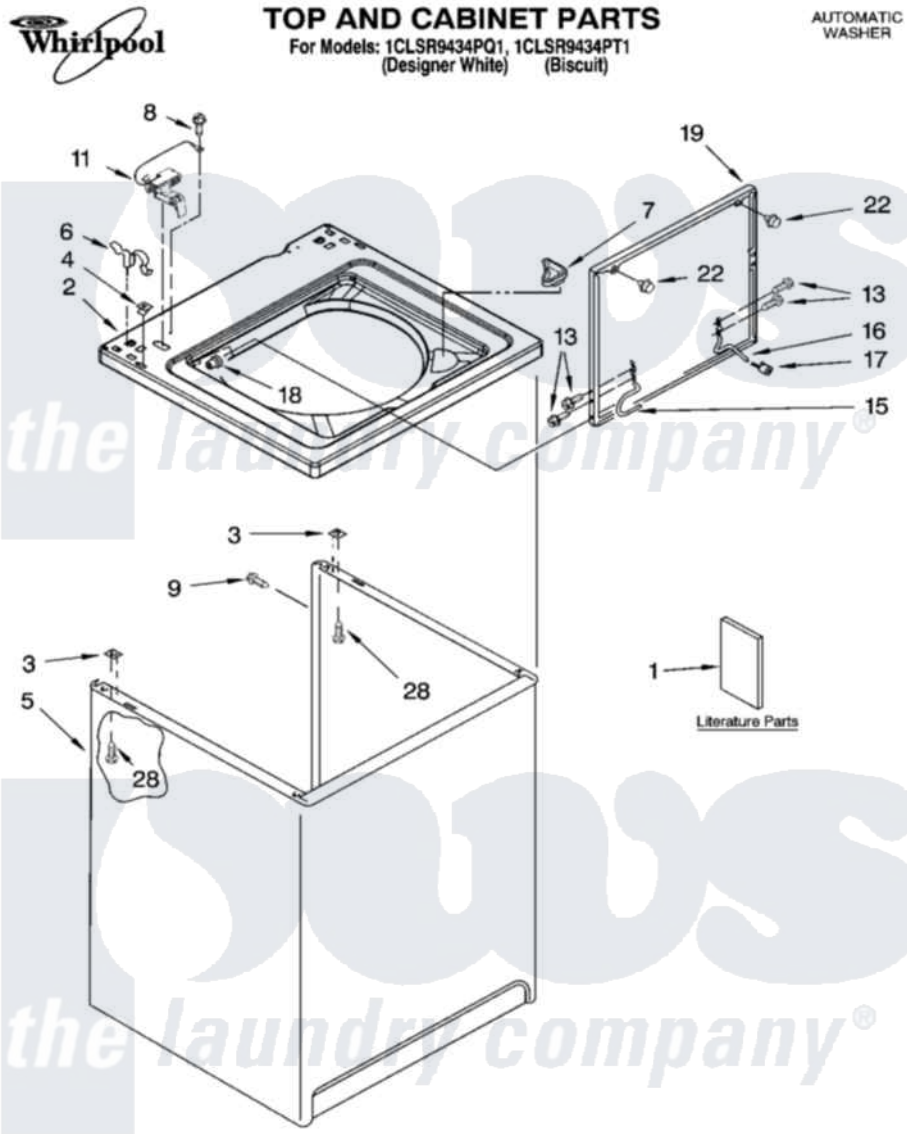

# Whirlpool 1CLSR9434PT1 01 - TOP AND CABINET PARTS

Whirlpool Residential Whirlpool 1CLSR9434PT1 Washer Parts Parts Diagram 01 - TOP AND CABINET PARTS  
 Click on the part number to view part

Item	Original Part Number	Replaced By	Status	Part Description
1	3958075		Not Available	Installation Instructions
"	8578232		Not Available	Use & Care Guide
"	3955907		Not Available	Feature Sheet
"	3957470		Not Available	Energy Guide
"	8541944		Not Available	Wiring Diagram
"	N/A		Not Available	Following May Be Purchased
"	N/A		Not Available	DO-IT-YOURSELF REPAIR MANUALS
"	<a href="#">4313896</a>			Do-It-Yourself Repair Manuals
2	<a href="#">8318064</a>			Top
"	<a href="#">8318066</a>			Top
3	62750			Spacer, Cabinet To Top (4)
4	<a href="#">357213</a>			Nut, Push-In
5	<a href="#">63424</a>			Cabinet
"	<a href="#">3954357</a>			Cabinet
6	<a href="#">62780</a>			Clip, Top And Cabinet And Rear Panel

7	<a href="#">3362952</a>		Dispenser, Bleach
8	<a href="#">3351614</a>		Screw, Gearcase Cover Mounting
9	3357011	<a href="#">308685</a>	Side Trim )
11	<a href="#">8318084</a>		Switch, Lid
13	3351355	<a href="#">W10119828</a>	Screw, Lid Hinge Mounting
15	<a href="#">8318088</a>		Hinge, Lid
16	<a href="#">54583</a>		Hinge, Lid
17	<a href="#">19119</a>		Bumper, Lid Hinge
18	<a href="#">21258</a>		Bearing, Lid Hinge
19	8542387	<a href="#">W10193857</a>	Lid
"	8542384	<a href="#">3957520</a>	Lid
22	<a href="#">9724509</a>		Bumper, Lid
28	<a href="#">3390631</a>		Screw, 10-16 X 3/8