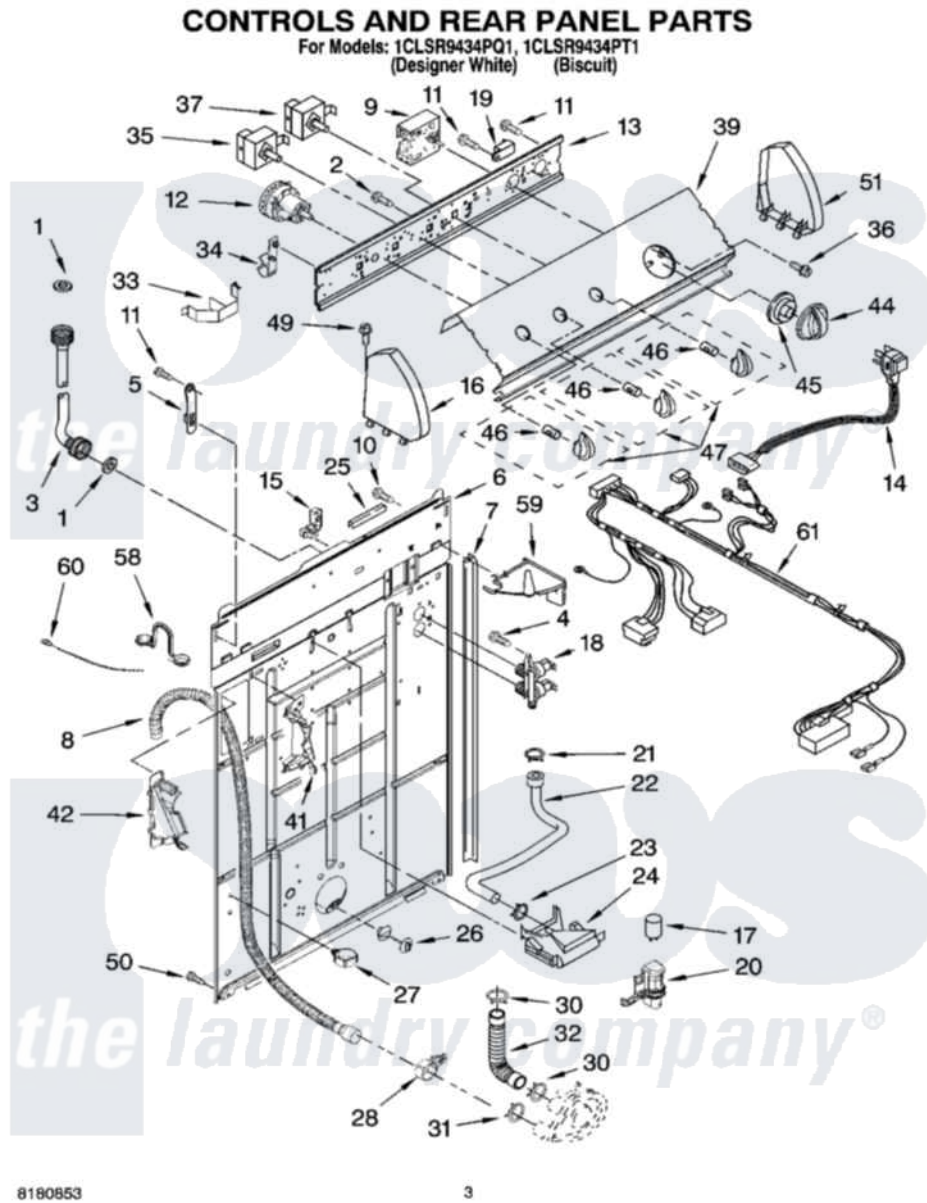

# Whirlpool 1CLSR9434PT1 02 - CONTROLS AND REAR PANEL PARTS

Whirlpool [Residential Whirlpool 1CLSR9434PT1 Washer Parts](#) Parts Diagram 02 - CONTROLS AND REAR PANEL PARTS

[Click on the part number to view part](#)

Item	Original Part Number	Replaced By	Status	Part Description
1	3976300	<a href="#">16123</a>		Washer Inlet-Hose Miscellaneous Parts Must be Ordered Separately.
2	<a href="#">3400073</a>			Screw, Ground
3	8571377	<a href="#">89503</a>		Hose-Inlet
"	8571378	<a href="#">89503</a>		Hose-Inlet
4	<a href="#">9740848</a>			Screw, Mixing Valve Mounting
5	<a href="#">8568314</a>			Strap, Console
6	<a href="#">8318015</a>			Panel, Rear
7	<a href="#">62747</a>			Pad, Rear Panel
8	8559373	<a href="#">W10096921</a>		Drain Hose Assembly
9	<a href="#">8541942</a>			Timer, Control
10	<a href="#">3351614</a>			Screw, Gearcase Cover Mounting
11	<a href="#">90767</a>			Screw, 8A X 3/8 HeX Washer Head Tapping
12	3366847	<a href="#">W10337780</a>		Switch-WL