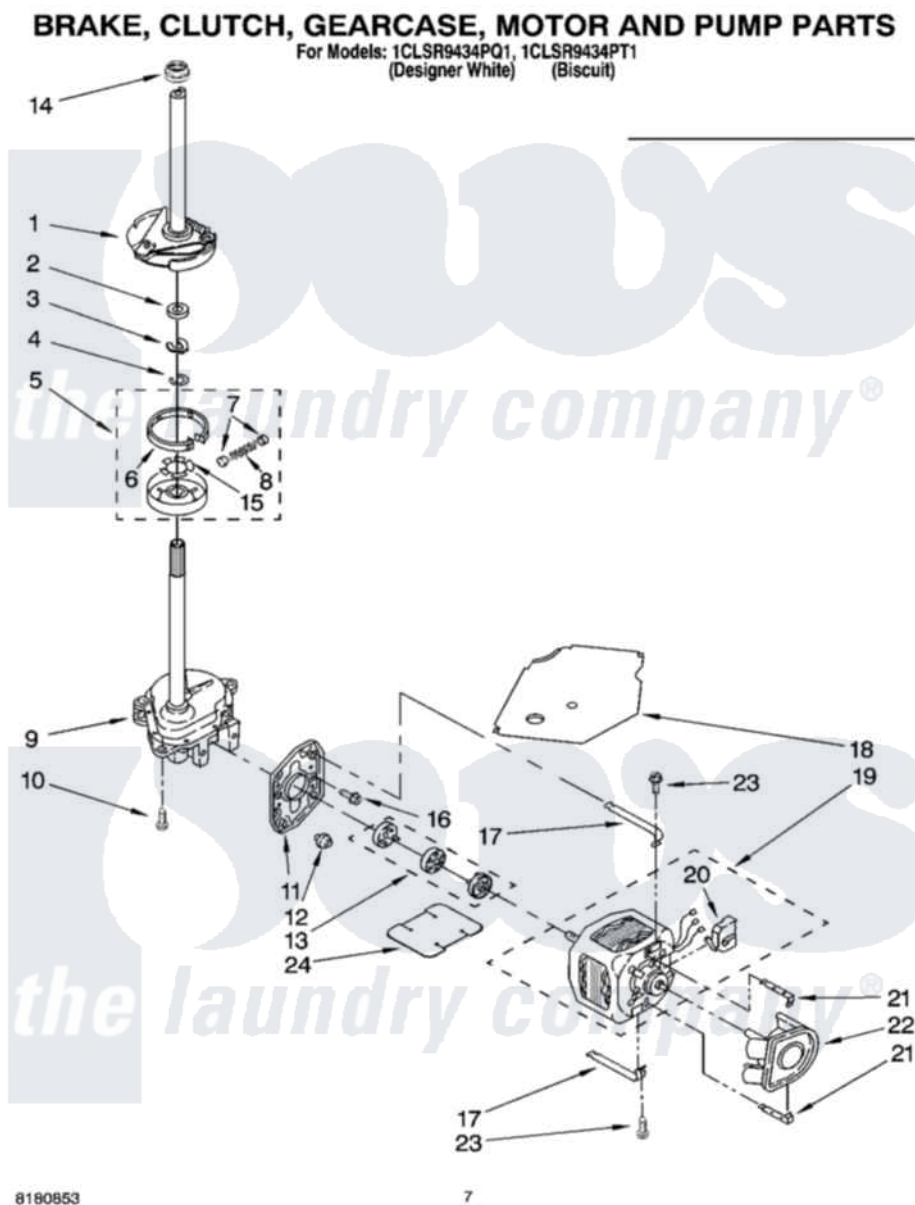

Whirlpool 1CLSR9434PT1 04 - BRAKE, CLUTCH, GEARCASE, MOTOR AND PUMP PARTS

Whirlpool [Residential Whirlpool 1CLSR9434PT1 Washer Parts](#) Parts Diagram 04 - BRAKE, CLUTCH, GEARCASE, MOTOR AND PUMP PARTS
Click on the part number to view part

Item	Original Part Number	Replaced By	Status	Part Description
1	388952	285792		Basketdrive
2	63292			Washer, Spin Tube Thrust
3	62697	W10080230		Ring, Spin Tube Support
4	63283	285353		Ring
5	3951311	285785		Clutch
6	3951308	285790		Lining
7	62646			Cap, Clutch Spring
8	3946792			Spring And Damper Assembly
9	3360630	3360629		Gearcase
10	3357334	3400516		Screw Anti-Rattle
11	62611			Plate, Motor Mount To Gearcase
12	62691			Grommet, Motor
13	285753	285753A		Coupling
14	8577374			Seal, Centerpost

15	3355454		Clip, Main Drive
16	3400516		Screw Anti-Rattle
17	3349637	W10086010	Retainer, Motor
18	3362089		Shield, Tub To Motor
19	8528157	661600	Motor, Main Drive
20	3952056		Switch, Main Drive Motor
21	8546127		Retainer, Pump
22	3363394		Pump
23	3387485	273556	Screw, 10-16 X 5/8
24	3946532		Shield, Motor