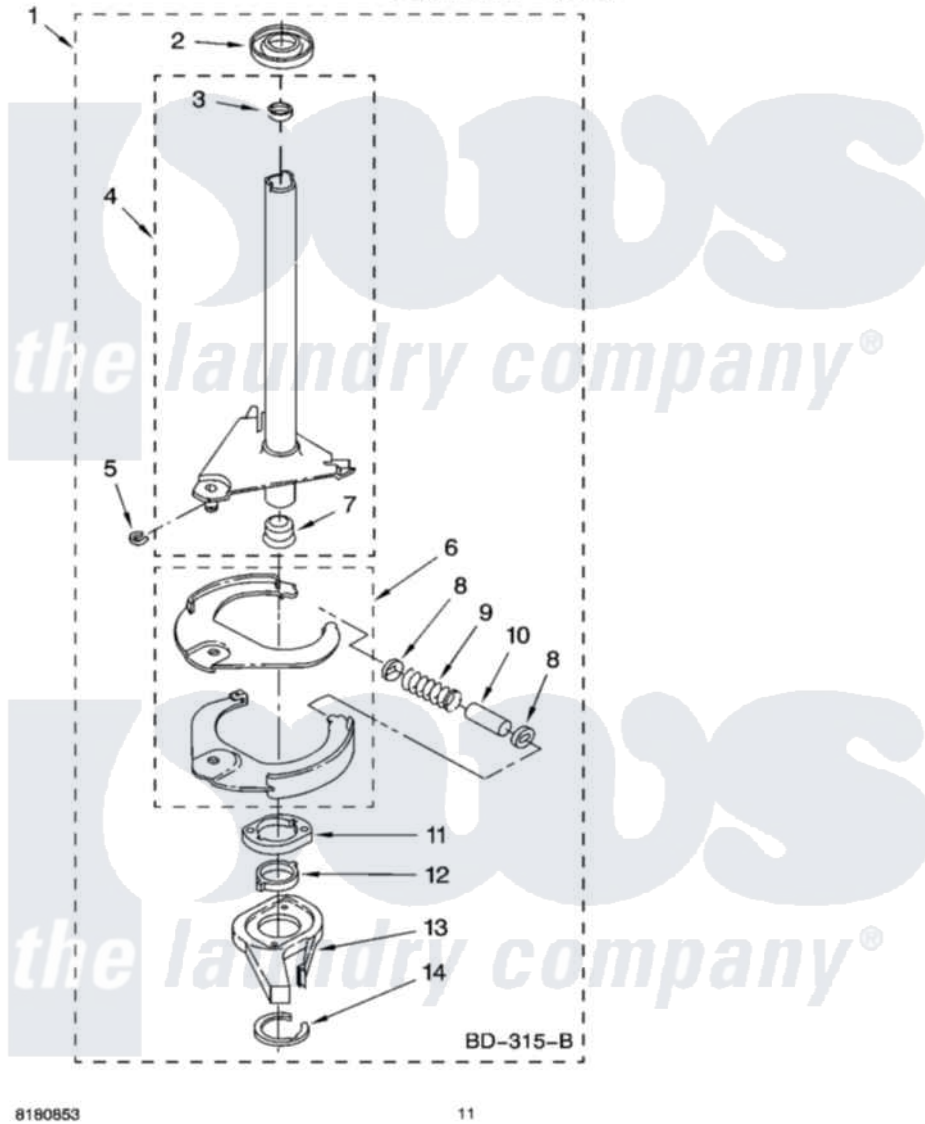

Whirlpool 1CLSR9434PT1 07 - BRAKE AND DRIVE TUBE PARTS

BRAKE AND DRIVE TUBE PARTS

For Models: 1CLSR9434PQ1, 1CLSR9434PT1
(Designer White) (Biscuit)

8190853

11

Whirlpool Residential Whirlpool 1CLSR9434PT1 Washer Parts Parts Diagram 07 - BRAKE AND DRIVE TUBE PARTS
Click on the part number to view part

Item	Original Part Number	Replaced By	Status	Part Description
1	388952	285792		Basketdrive
2	62658			Ring, Thrust
3	356427			Seal, Spin Pinion
4	64027	64208		Tube-Spin
5	64035	W10083190		Ring, Retaining
6	64232	285438		Shoe-Brake
7	62703	8546462		"T" Bearing, Spin Tube
8	3353956	285658		Sleeve
9	387806		Not Available	Spring, Brake
10	3355360	285658		Sleeve
11	661516	8546461		Cam, Brake Release
12	63022			Sleeve, Cam
13	64194	285790		Lining
14	90368	W10083200		Ring, Retaining
"	N/A		Not Available	FOLLOWING PARTS NOT ILLUSTRATED
"	285208			Lubricant