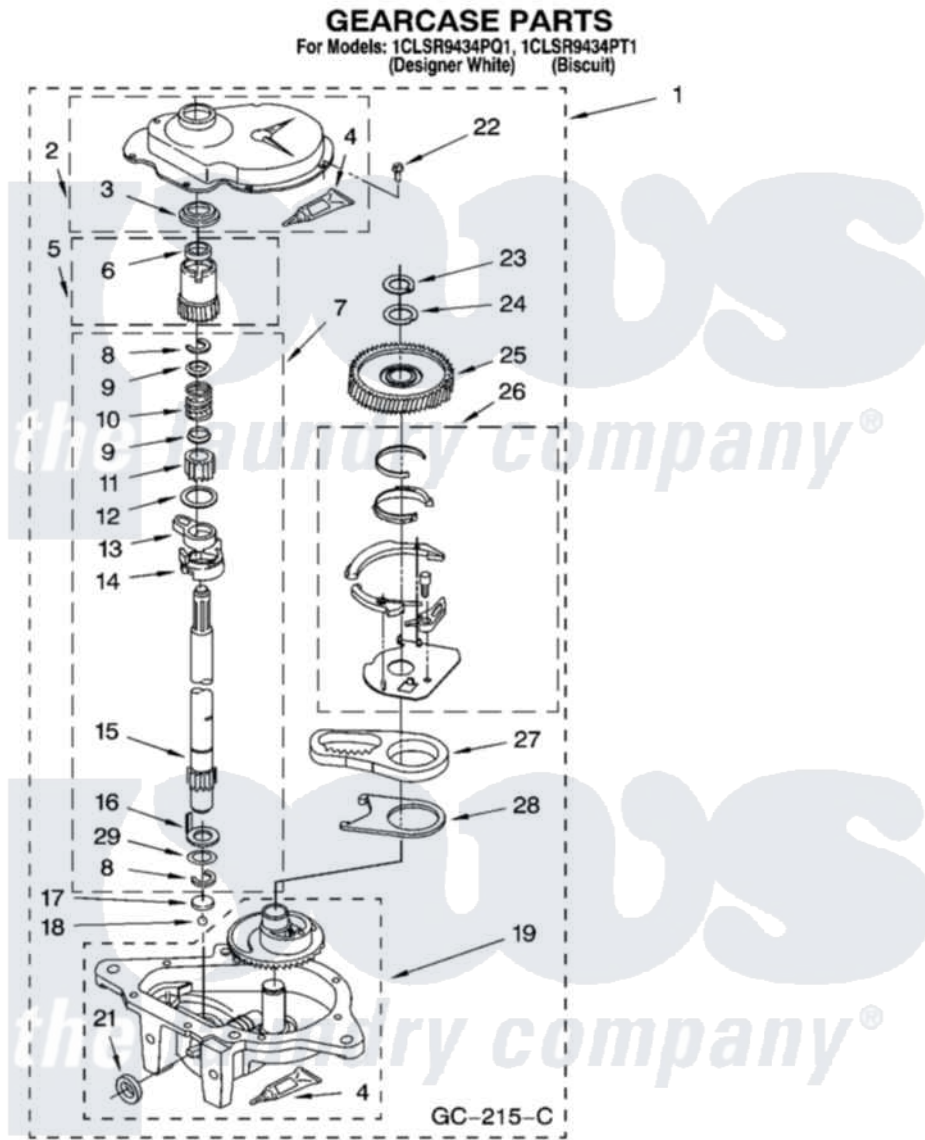

Whirlpool 1CLSR9434PT1 08 - GEARCASE PARTS

12

8180853

Whirlpool Residential Whirlpool 1CLSR9434PT1 Washer Parts Parts Diagram 08 - GEARCASE PARTS
Click on the part number to view part

Item	Original Part Number	Replaced By	Status	Part Description
1	3360630	3360629		Gearcase
2	285202			Cover, Gearcase
3	3349985			Seal, Gearcase Cover
4	285195			Sealer Sealer, Gasket
5	63320	285362		Gear and Pinion
6	356427			Seal, Spin Pinion
7	389387			Shaft, Agitator
8	90369		Not Available	Ring, Retaining (2)
9	62677			Retainer, Spring
10	62676			Spring, Agitator
11	63273	285509		Shaft, Agitator
12	62619			Washer, Agitator Gear
13	62580	285206		Cam-Agitator
14	62581	285206		Cam-Agitator
15	285509			Shaft, Agitator
16	62618			Washer, Cam Thrust

17	16018	285205	Bearing
18	85529	285205	Bearing
19	389230	285515	Gearcase
21	285352		Seal Kit, Thrust Plug
22	3351614		Screw, Gearcase Cover Mounting
23	3362552	285765	Ring-Retr
24	285735	285766	Washer Kit, Thrust
25	62570	285362	Gear and Pinon
26	388253	999516	Shelf-Glas
27	3349296	8546456	Rack, Connecting
28	62621		Actuator, Shift
29	388815		Washer, Intermediate 1 3976263 Miscellaneous Parts Bag 2 3976300 Washer, Inlet Hose 3 3366913 Clamp, Hose