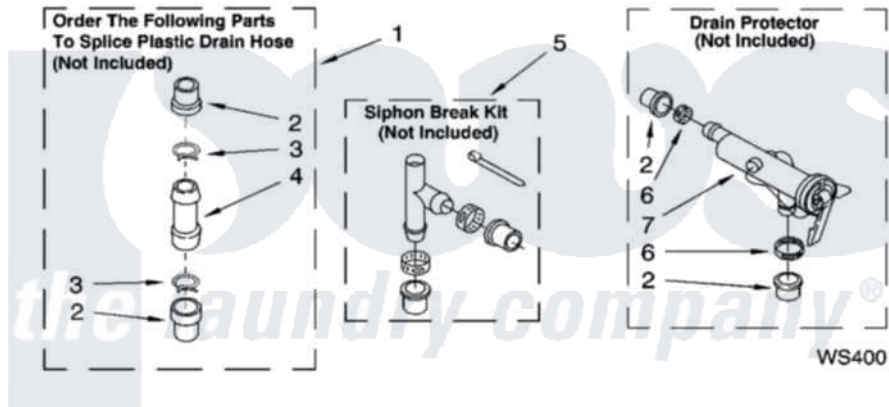

WATER SYSTEM PARTS

For Model: 1CLXR7244PT1
(Biscuit)

8180854

11

Whirlpool [Residential Whirlpool 1CLXR7244PT1 Washer Parts](#) Parts Diagram 07 - WATER SYSTEM PARTS
Click on the part number to view part

Item	Original Part Number	Replaced By	Status	Part Description
1	285442			Water System Parts
2	285321			Water System Parts
3	370447	285655		Clamp, Hose
4	16272			Connector, Straight
5	285320			Water System Parts
6	65349	285655		Clamp, Hose
7	367031			Water System Parts