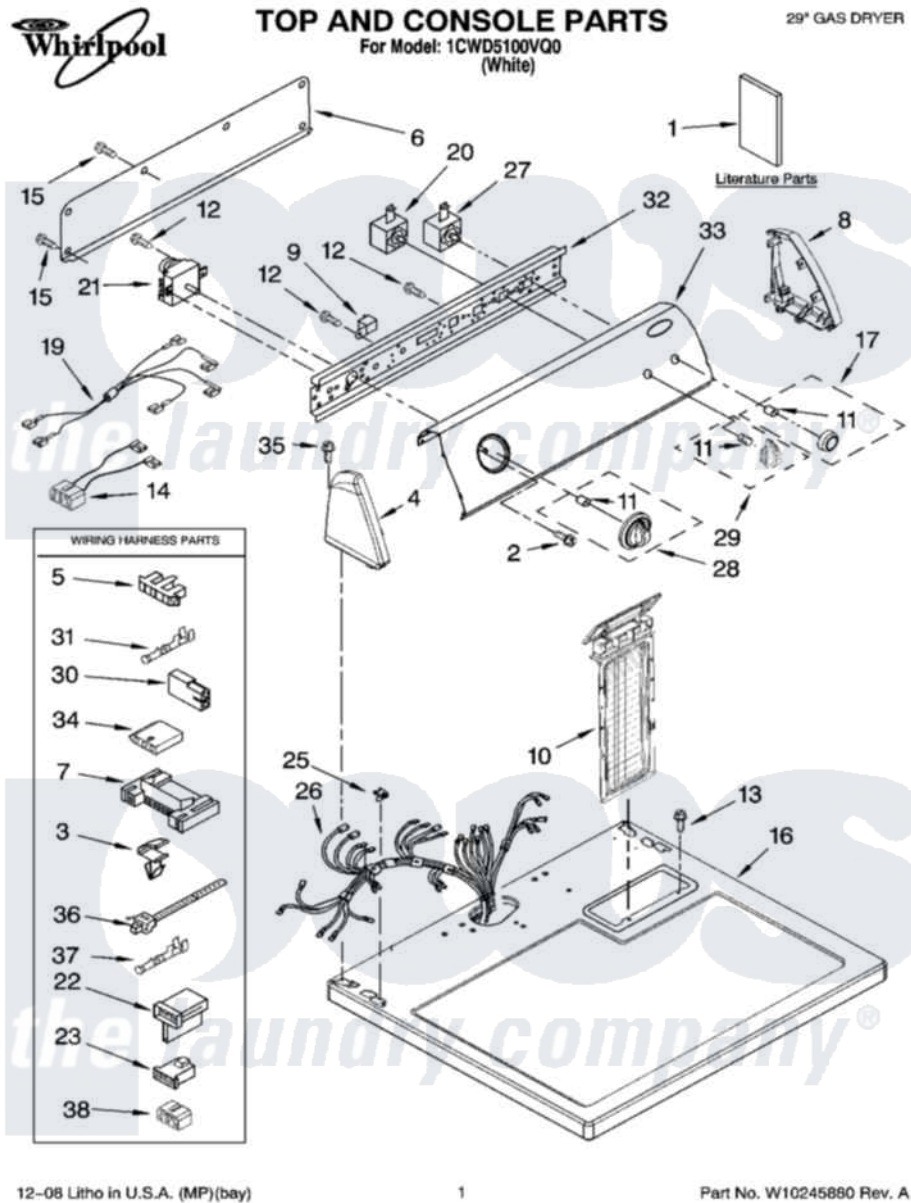

Whirlpool 1CWD5100VQ0 01 - TOP AND CONSOLE PARTS

Whirlpool Residential Whirlpool 1CWD5100VQ0 Dryer Parts Parts Diagram 01 - TOP AND CONSOLE PARTS
 Click on the part number to view part

Item	Original Part Number	Replaced By	Status	Part Description
1	W10131643		Not Available	INSTALLATION, INSTRUCTIONS
"	W10131642		Not Available	Use & Care Guide
"	8528190		Not Available	Wiring Diagram
"	W10042960		Not Available	Sheet, Cycle Feature
"	BLANK		Not Available	Following May Be Purchased DO-IT-YOURSELF REPAIR MANUALS
2	8533951	3400859		Screw, Grounding
3	3394427			Clip-Harness
4	8271365	279962		Endcap
5	3397269			Connector, Timer
6	8274261			Do-It-Yourself Repair Manuals
7	3395683			Receptacle, Multi-Terminal
8	8271359	279962		Endcap
9	694419			Mini-Buzzer
10	8557857			Screen, Lint

11	8536939		Clip, Knob
12	8533971	90767	Screw, 8A X 3/8 HeX Washer Head Tapping
13	688983	487240	Screw, For Mtg. Service Capacitor
14	8539893		Wire, Jumper
15	693995		Screw, Hex Head
16	8557930	8563985	Top
17	8566073		Knob, Push-To-Start
19	3401684		Jumper, Wire
20	3399639		Switch, Rotary Temperature
21	8299765		Timer Assembly
22	3403499		Connector, 2-Postion
23	3403498		Connector, 3-Position
25	357213		Nut, Push-In
26	8299879		Harness, Wiring
27	3398095		Switch, Push-To-Start
28	8566061		Timer Knob Assembly
29	8565944		Knob, Control
30	717252		Receptacle, Terminal
31	94614		Terminal
32	8544895		Bracket, Control
33	W10167875		Panel, Control
34	3936144		Do-It-Yourself Repair Manuals
35	388326		Screw, 8-18 X 1.25
36	3391249		Cable Tie, Push Mount
37	3401144		Connector
38	3347243		Block, Disconnect