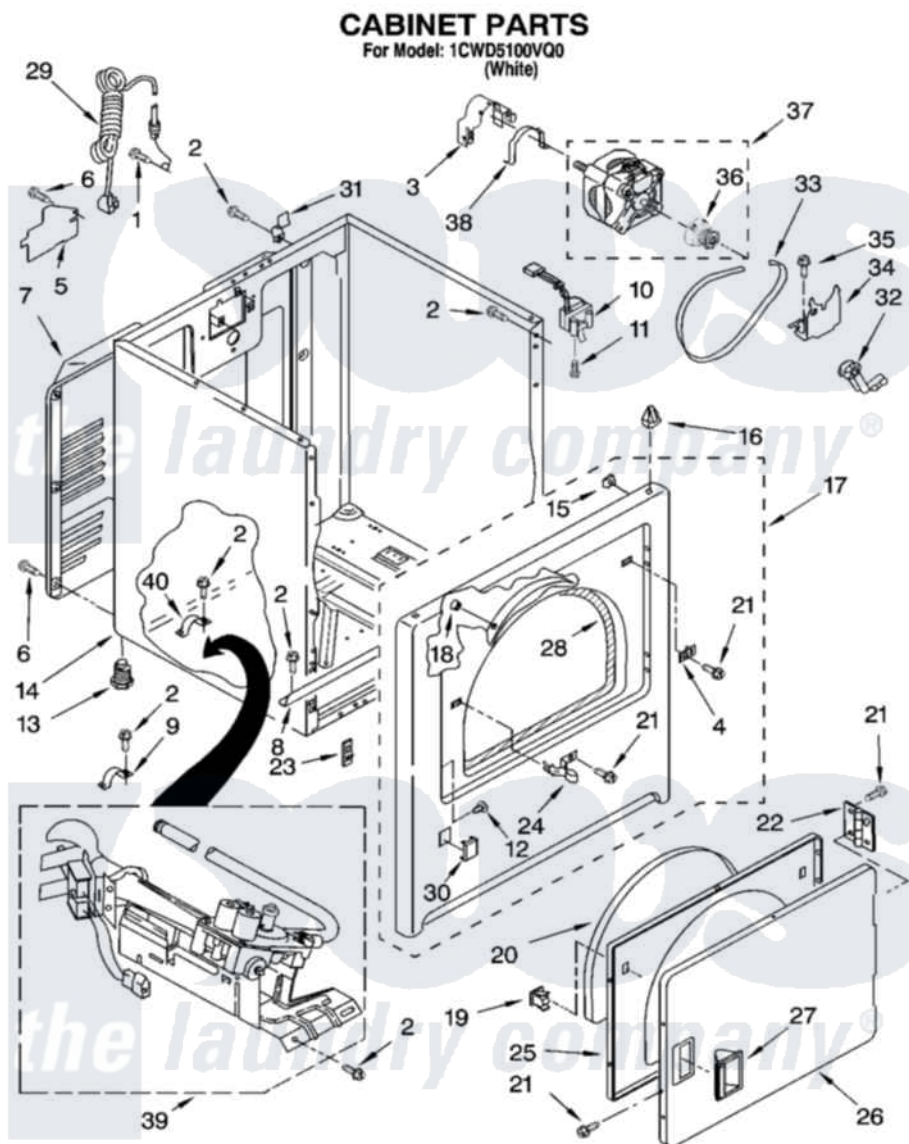

Whirlpool 1CWD5100VQ0 02 - CABINET PARTS

W10245880

3

Whirlpool [Residential Whirlpool 1CWD5100VQ0 Dryer Parts](#) Parts Diagram 02 - CABINET PARTS
Click on the part number to view part

Item	Original Part Number	Replaced By	Status	Part Description
1	697776	4331106		Screw, No.10-32 X 7/16
2	343641	681414		Screw, 10AB X 1/2
3	3404162			Clamp, Motor
4	3403630			Plug, Strike Hole
5	3396795			Cover, Terminal Block
6	693995			Screw, Hex Head
7	3396805	280043		Panel-Rear
8	8541400			Bracket, Cabinet
9	3980175			Clamp, Elbow
10	3406107			Door Switch Assembly
11	697773	3395530		Screw
12	3404413			Plug, Hinge Hole
13	3392100	49621		Feet-Leveling
"	279810			Foot-Optional
14	8530603	8533643		Cabinet
15	98234			Clip, U-Bend

16	690363	18776	Lock, Front Top
17	W10224855	W10248059	Panel
18	685203	279220	Clip
19	3389441		Door Catch Assembly
20	3405246		Seal, Door Push-To-Start
21	342055	488627	Screw
22	3405514	W10362431	Hinge And Pin Assembly
23	3394083		Clip, Front Panel
24	3403431		Strike, Panel
25	3402341		Door, Inner
26	3402335		Door, Front
27	8566059		Handle, Door
28	3406129		Seal And Bearing Assembly
29	344020	3401402	Cord, Power
30	3394975		Plug, Front Panel
31	8066217		Hinge, Top
32	691366		Idler And Pulley Assembly
33	W10131364	341241	Belt
34	348780		Base, Motor
35	3400500		Bolt, 3405245 5/16-18 X 3/4
36	8066184		Pulley, Motor
37	W10194250	279827	Motor-Drve
38	W10121316		Plug, Multivent
39	8318272	W10465748	Burner-Gas
40	341029		Clamp, Pipe Door Spring