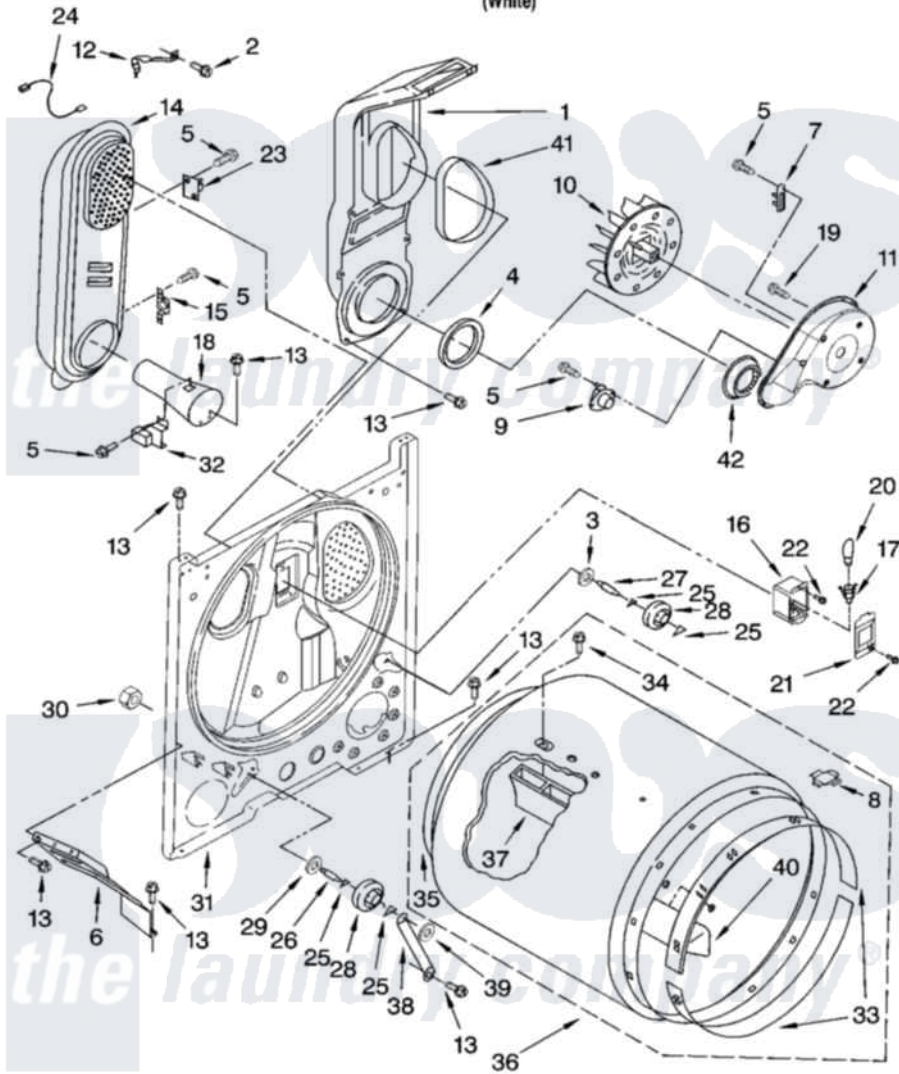

# Whirlpool 1CWD5100VQ0 03 - BULKHEAD PARTS

## BULKHEAD PARTS

For Model: 1CWD5100VQ0  
(White)

W10245880

5

Whirlpool Residential Whirlpool 1CWD5100VQ0 Dryer Parts Parts Diagram 03 - BULKHEAD PARTS  
Click on the part number to view part

Item	Original Part Number	Replaced By	Status	Part Description
1	<a href="#">348368</a>			Lint Chute Assembly
2	<a href="#">489463</a>			Screw, 8-18 X 1/16
3	<a href="#">3388703</a>			Washer, Support
4	<a href="#">347139</a>			Seal, Lint Chute
5	<a href="#">90767</a>			Screw, 8A X 3/8 HeX Washer Head Tapping
6	<a href="#">3406022</a>			Bracket, Bulkhead
7	<a href="#">3392519</a>			Thermal Limiter
8	<a href="#">8066086</a>			Plug, Drum Hole
9	<a href="#">3387134</a>			Thermostat, Internal-Bias
10	<a href="#">694089</a>			Wheel, Blower
11	<a href="#">8577230</a>			Housing, Blower
12	<a href="#">8066155</a>			Clip, Heater Box
13	343641	<a href="#">681414</a>		Screw, 10AB X 1/2
14	8530285	<a href="#">279980</a>		Box
15	<a href="#">3403140</a>			Thermostat, High-Limit 205F
16	<a href="#">3977373</a>			Bracket, Drum Light