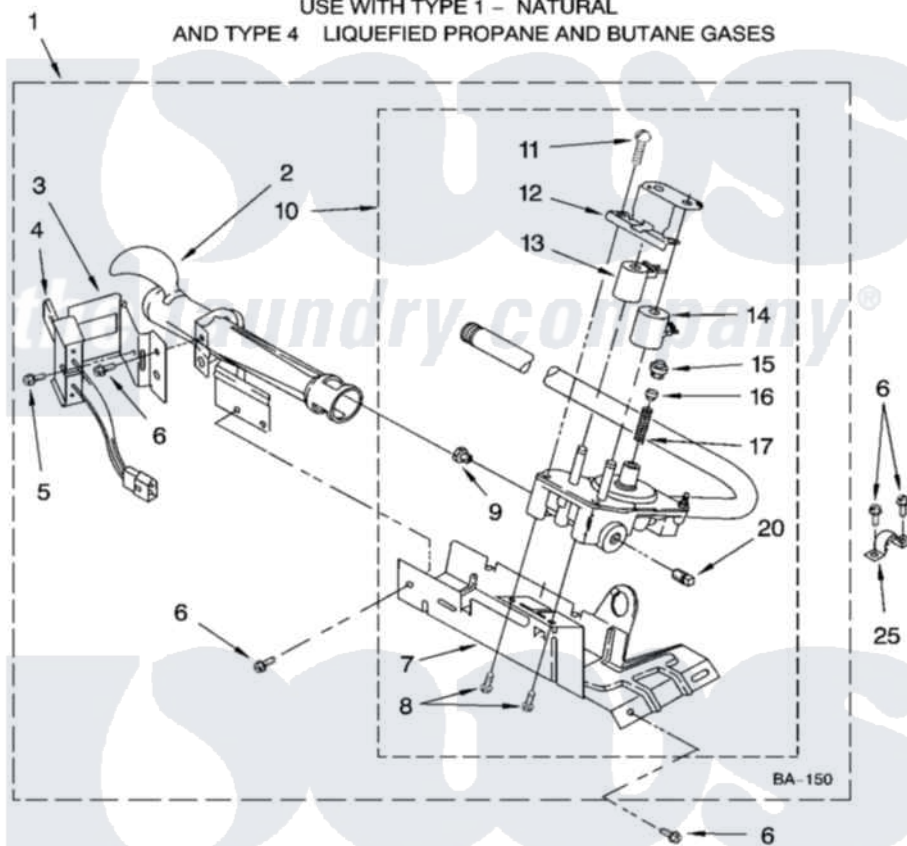

Whirlpool 1CWD5100VQ0 04 - 8318272 BURNER ASSEMBLY, OPTIONAL PARTS (NOT INCLUDED)

8318272 BURNER ASSEMBLY

For Model: 1CWD5100VQ0
(White)

USE WITH TYPE 1 - NATURAL
AND TYPE 4 LIQUEFIED PROPANE AND BUTANE GASES

W10245880

7

Whirlpool [Residential Whirlpool 1CWD5100VQ0 Dryer Parts](#) Parts Diagram 04 - 8318272 BURNER ASSEMBLY, OPTIONAL PARTS (NOT INCLUDED).
Click on the part number to view part

Item	Original Part Number	Replaced By	Status	Part Description
1	8318272	W10465748		Burner-Gas
2	688617	693140		Burner
3	694298			Bracket, Ignitor
4	686590	279311		Ignitor
5	3393909			Screw, 8-32 X 7/8
6	343641	681414		Screw, 10AB X 1/2
7	693986			Base, Burner
8	3387057			Screw, 10-16 X 1/2 Orifice, Burner
9	234826			Orifice, Burner Type 1
"	229742			Orifice, Burner
"	234868			Orifice, Burner
10	8318277	W10337269		Valve-Gas
11	694421			Screw, Bracket Mounting
12	694538			Bracket, Shunt