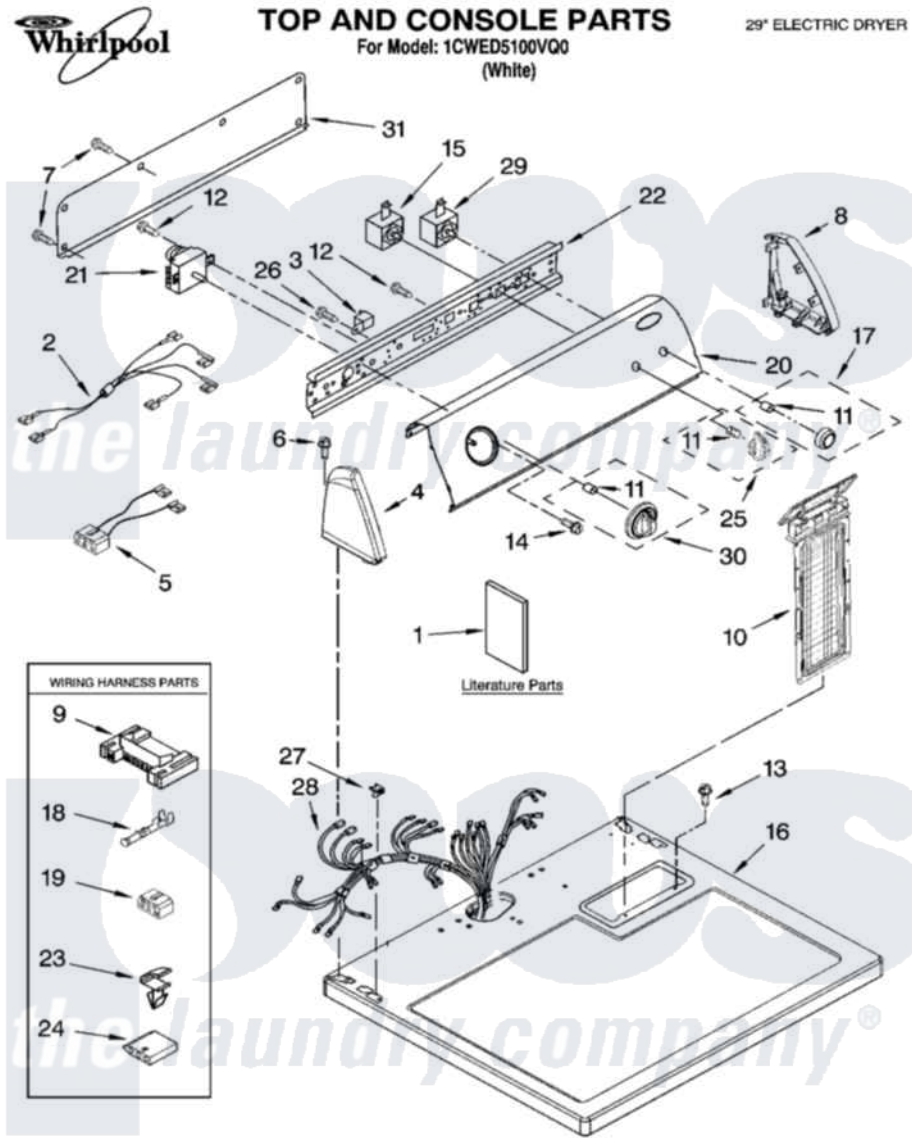

Whirlpool 1CWED5100VQ0 01 - TOP AND CONSOLE PARTS

11-08 Litho in U.S.A. (LT.) (eeb)

1

Part No. W10243077 Rev. A

Whirlpool [Residential Whirlpool 1CWED5100VQ0 Dryer Parts](#) Parts Diagram 01 - TOP AND CONSOLE PARTS
 Click on the part number to view part

Item	Original Part Number	Replaced By	Status	Part Description
1	W10150612		Not Available	Instructions, Installation
"	W10042960		Not Available	Sheet, Cycle Feature
"	W10150610		Not Available	Use & Care Guide
"	8528190		Not Available	Wiring Diagram
"	BLANK		Not Available	Following May Be Purchased DO-IT-YOURSELF REPAIR MANUALS
"	697818		Not Available	Dryer
2	3401684			Jumper, Wire
3	694419			Mini-Buzzer
4	8271365	279962		Endcap
5	8539893			Wire, Jumper
6	388326			Screw, 8-18 X 1.25
7	693995			Screw, Hex Head
8	8271359	279962		Endcap
9	3395683			Receptacle, Multi-Terminal
10	8557857			Screen, Lint

11	8536939		Clip, Knob
12	8533971	90767	Screw, 8A X 3/8 HeX Washer Head Tapping
13	688983	487240	Screw, For Mtg. Service Capacitor
14	8533951	3400859	Screw, Grounding
15	3399639		Switch, Rotary Temperature
16	8557930	8563985	Top
17	8566073		Knob, Push-To-Start
18	94614		Terminal
19	3347243		Block, Disconnect
20	W10167875		Panel, Control
21	3979617		Timer, 60 Hz
22	8544895		Bracket, Control
23	3394427		Clip-Harness
24	3936144		Do-It-Yourself Repair Manuals
25	8565944		Knob, Control
26	8533971	90767	Screw, 8A X 3/8 HeX Washer Head Tapping
27	357213		Nut, Push-In
28	8576503		Harness, Wiring
29	3398095		Switch, Push-To-Start
30	8566061		Timer Knob Assembly
31	8274261		Do-It-Yourself Repair Manuals