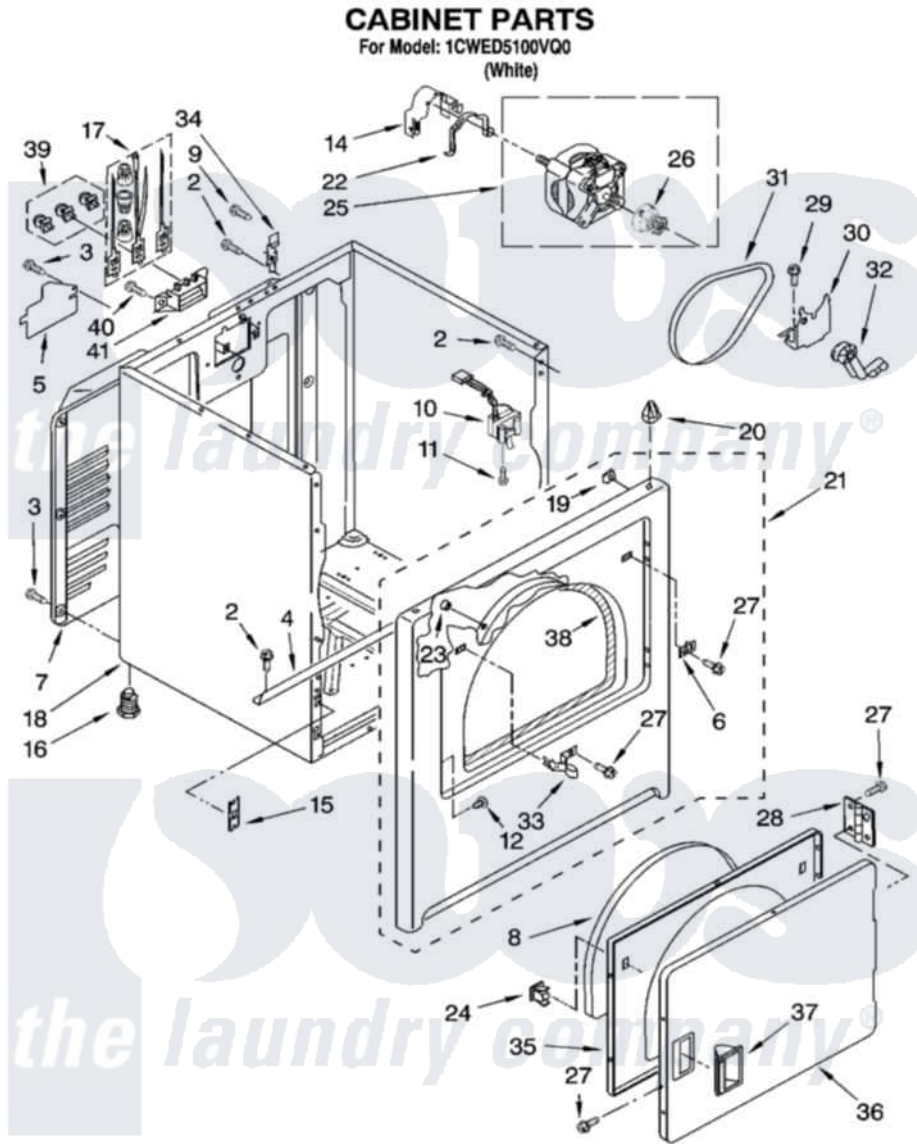

Whirlpool 1CWED5100VQ0 02 - CABINET PARTS

W10243077

3

Whirlpool [Residential Whirlpool 1CWED5100VQ0 Dryer Parts](#) Parts Diagram 02 - CABINET PARTS
Click on the part number to view part

Item	Original Part Number	Replaced By	Status	Part Description
2	343641	681414		Screw, 10AB X 1/2
3	693995			Screw, Hex Head
4	8541400			Bracket, Cabinet
5	3396795			Cover, Terminal Block
6	3403630			Plug, Strike Hole
7	3396805	280043		Panel-Rear
8	3405246			Seal, Door Push-To-Start
9	697776	4331106		Screw, No.10-32 X 7/16
10	3406107			Door Switch Assembly
11	697773	3395530		Screw
12	3404413			Plug, Hinge Hole
14	3404162			Clamp, Motor
15	3394083			Clip, Front Panel
16	3392100	49621		Feet-Leveling
"	279810			Foot-Optional
17	279318			Terminal Tinned And Brass Panel

18	8530603	8533643	Cabinet
19	98234		Clip, U-Bend
20	690363	18776	Lock, Front Top
21	W10224849	Not Available	Panel, Front (White)
22	W10121316		Plug, Multivent
23	685203	279220	Clip
24	3389441		Door Catch Assembly
25	W10194250	279827	Motor-Drve
26	8066184		Pulley, Motor
27	342055	488627	Screw
28	3405514	W10362431	Hinge And Pin Assembly
29	3400500		Bolt, 3405245 5/16-18 X 3/4
30	348780		Base, Motor
31	W10131364	341241	Belt
32	691366		Idler And Pulley Assembly
33	3403431		Strike, Panel
34	8066217		Hinge, Top
35	3402341		Door, Inner
36	3402335		Door, Front
37	8566059		Handle, Door
38	3406129		Seal And Bearing Assembly
39	279393		Terminal Block Screw Kit
40	3393008	308685	Side Trim)
41	3397659		Block, Terminal