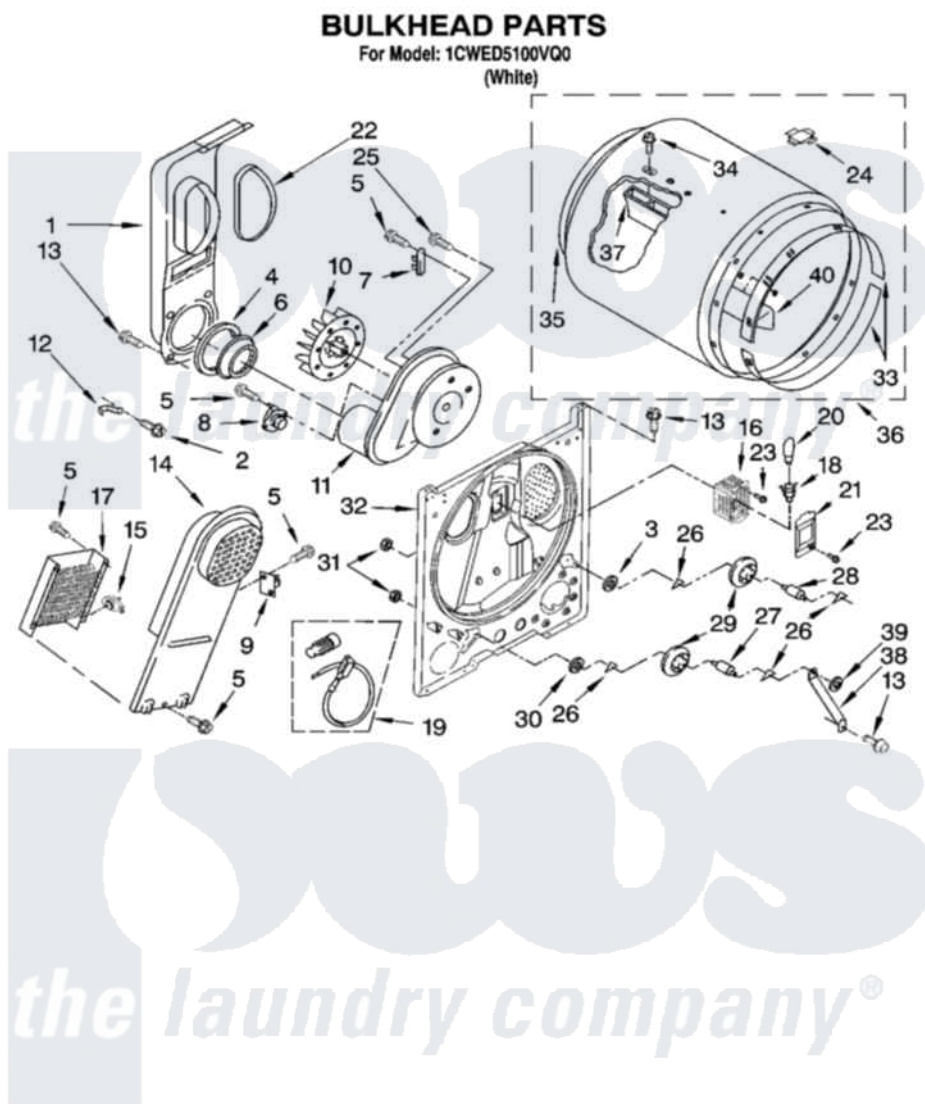

Whirlpool 1CWED5100VQ0 03 - BULKHEAD PARTS, OPTIONAL PARTS
(NOT INCLUDED)

W10243077

5

Whirlpool [Residential Whirlpool 1CWED5100VQ0 Dryer Parts](#) Parts Diagram 03 - BULKHEAD PARTS, OPTIONAL PARTS (NOT INCLUDED)

[Click on the part number to view part](#)

Item	Original Part Number	Replaced By	Status	Part Description
1	348368			Lint Chute Assembly
2	489463			Screw, 8-18 X 1/16
3	3388703			Washer, Support
4	347139			Seal, Lint Chute
5	90767			Screw, 8A X 3/8 HeX Washer Head Tapping
6	696302			Shield, Exhaust
7	3392519			Thermal Limiter
8	3387134			Thermostat, Internal-Bias
9	3977393	279816		Cutoff-Tml
10	694089			Wheel, Blower
11	8577230			Housing, Blower
12	8066155			Clip, Heater Box
13	343641	681414		Screw, 10AB X 1/2
14	8541818			Box, Heater

15	3977767		Thermostat, High Limit 250 F
16	3977373		Bracket, Drum Light
17	3403585	279838	Element
18	W10136369		Socket, Drum Light Assembly
19	279457		Wire Kit, Terminal
20	3406124	22002263	Lamp
21	3402841	8532165	Lens, Drum Light
22	339956		Seal, Air Duct To Bulkhead
23	487909	488729	Screw
24	8066086		Plug, Drum Hole
25	3390647	488729	Screw
26	690997		Washer, Thrust
27	3399506	W10359270	Shaft, Drum Roller Threads
28	3399507	W10359269	Shaft, Drum Roller Threads
29	3397590	349241T	Support
30	348197		Washer, Support
31	3359452		Nut, Lock
32	3403493	279798	Bulkhead
33	692526	279441	BeaRng-Rng
34	W10219342		Screw, Baffle Mounting
35	3406130	279857	Seal
36	695587		Drum Assembly
37	692490		Baffle, Drum
38	3976434		Bracket, Support Shaft
39	90296		Nut, Push On
40	3403636		Baffle, Drum
	BLANK	Not Available	ACCESSORY PARTS
"	279948	4392065	Kit, Dryer Repair
"	8522199		Accessory Parts
"	3404351		Accessory Parts
"	72017		Paint, Touch-Up
"	4392899		Paint, Touch-Up
"	350930		Paint, Pressurized Spray B
"	4392901		Paint, Pressurized Spray
"	350938		Paint, Pressurized Spray B
"	799344		Paint, Touch-Up)
"	4392900		Paint, Bulk)