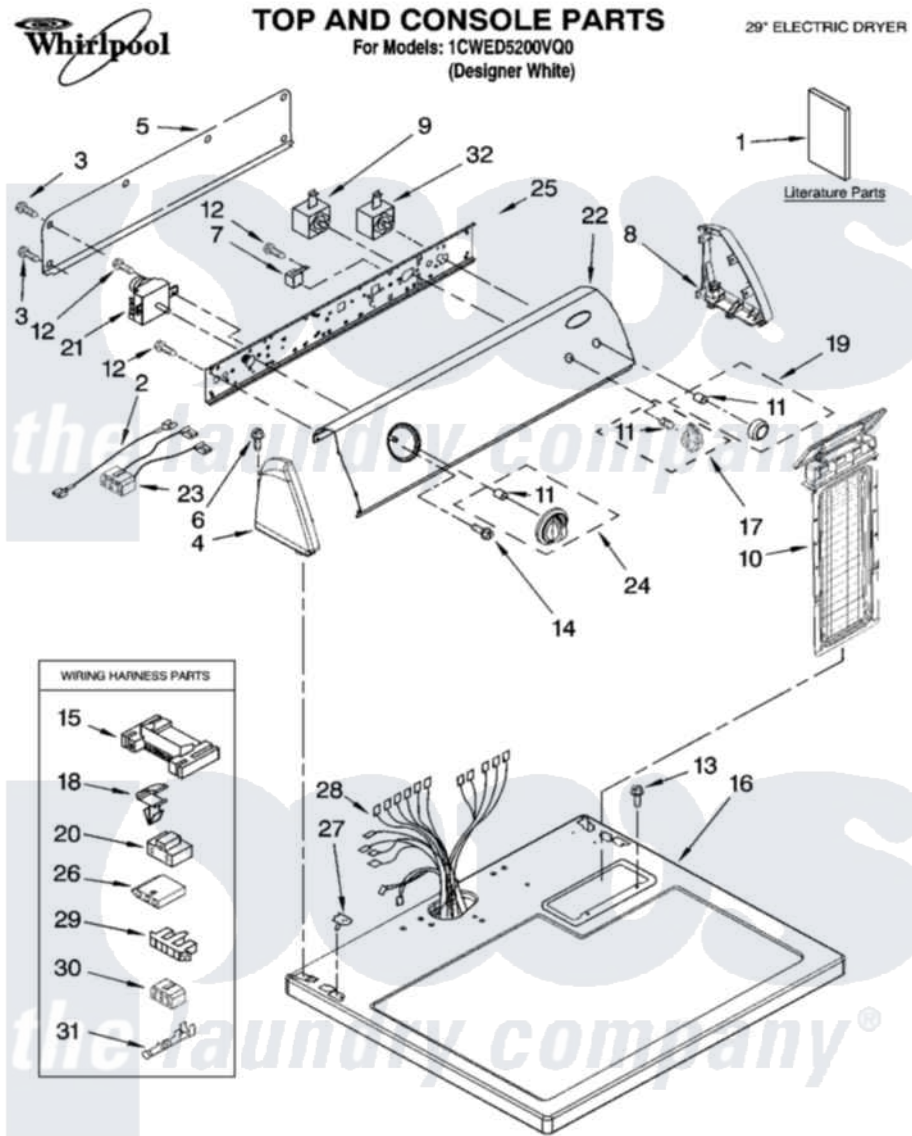

Whirlpool 1CWED5200VQ0 01 - TOP AND CONSOLE PARTS

12-08 Litho in U.S.A.(LT) (psw)

1

Part No. W10244427 Rev. A

Whirlpool [Residential Whirlpool 1CWED5200VQ0 Dryer Parts](#) Parts Diagram 01 - TOP AND CONSOLE PARTS
 Click on the part number to view part

Item	Original Part Number	Replaced By	Status	Part Description
1	W10150612		Not Available	Instructions, Installation
"	W10150610		Not Available	Use & Care Guide
"	8576817		Not Available	Wiring Diagram
"	W10042960		Not Available	Sheet, Cycle Feature
"	BLANK		Not Available	Following May Be Purchased DO-IT-YOURSELF REPAIR MANUALS
"	677818		Not Available	Manual, Do-It- Yourself Repair (Dryer)
2	3401684			Jumper, Wire
3	693995			Screw, Hex Head
4	8271365	279962		Endcap
5	8274261			Do-It-Yourself Repair Manuals
6	388326			Screw, 8-18 X 1.25
7	694419			Mini-Buzzer
8	8271359	279962		Endcap
9	3399640			Switch, Rotary

10	8557857		Screen, Lint
11	8536939		Clip, Knob
12	8533971	90767	Screw, 8A X 3/8 HeX Washer Head Tapping
13	688983	487240	Screw, For Mtg. Service Capacitor
14	8533951	3400859	Screw, Grounding
15	3395683		Receptacle, Multi-Terminal
16	8557930	8563985	Top
17	8565944		Knob, Control
18	3394427		Clip-Harness
19	8566073		Knob, Push-To-Start
20	3401144		Connector
21	3979617		Timer, 60 Hz
22	W10167872		Panel, Control
23	3976562		Jumper, Wire
24	8566061		Timer Knob Assembly
25	8544895		Bracket, Control
26	3936144		Do-It-Yourself Repair Manuals
27	357213		Nut, Push-In
28	8576503		Harness, Wiring
29	3397269		Connector, Timer
30	3347243		Block, Disconnect
31	94614		Terminal
32	3398095		Switch, Push-To-Start