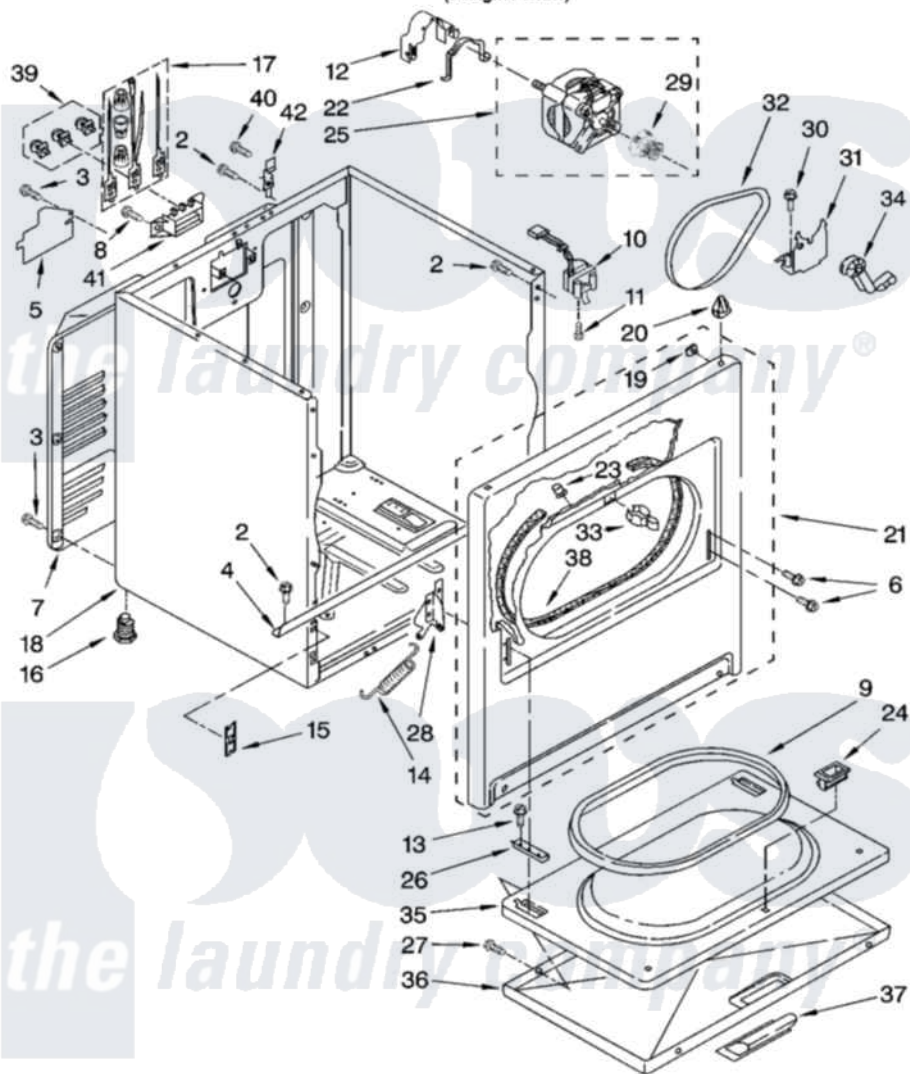

Whirlpool 1CWED5200VQ0 02 - CABINET PARTS

CABINET PARTS

For Models: 1CWED5200VQ0
(Designer White)

W10244427

3

Whirlpool Residential Whirlpool 1CWED5200VQ0 Dryer Parts Parts Diagram 02 - CABINET PARTS

Click on the part number to view part

| Item | Original Part Number | Replaced By | Status | Part Description |
|------|---------------------------|-------------------------|--------|-----------------------|
| 2 | 343641 | 681414 | | Screw, 10AB X 1/2 |
| 3 | 693995 | | | Screw, Hex Head |
| 4 | 8541400 | | | Bracket, Cabinet |
| 5 | 3396795 | | | Cover, Terminal Block |
| 6 | 342043 | 486146 | | Screw |
| 7 | 3396805 | 280043 | | Panel-Rear |
| 8 | 3393008 | 308685 | | Side Trim) |
| 9 | 3390731 | | | Seal, Door |
| 10 | 3406107 | | | Door Switch Assembly |
| 11 | 697773 | 3395530 | | Screw |
| 12 | 3404162 | | | Clamp, Motor |
| 13 | 3357011 | 308685 | | Side Trim) |
| 14 | W10041960 | | | Spring, Door |
| 15 | 3394083 | | | Clip, Front Panel |
| 16 | 3392100 | 49621 | | Feet-Leveling |
| " | 279810 | | | Foot-Optional |