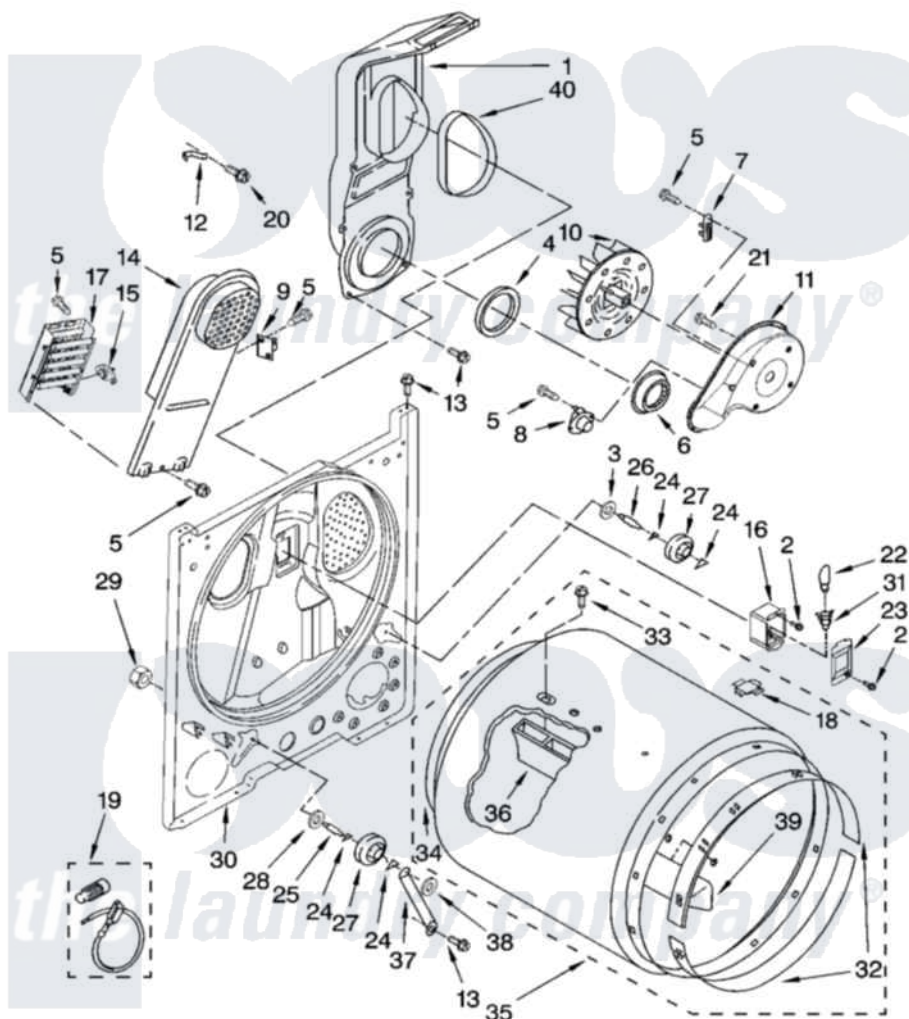

Whirlpool 1CWED5200VQ0 03 - BULKHEAD PARTS, OPTIONAL PARTS
(NOT INCLUDED)

BULKHEAD PARTS

For Models: 1CWED5200VQ0
(Designer White)

W10244427

5

Whirlpool [Residential Whirlpool 1CWED5200VQ0 Dryer Parts](#) Parts Diagram 03 - BULKHEAD PARTS, OPTIONAL PARTS (NOT INCLUDED)

[Click on the part number to view part](#)

Item	Original Part Number	Replaced By	Status	Part Description
1	348368			Lint Chute Assembly
2	487909	488729		Screw
3	3388703			Washer, Support
4	347139			Seal, Lint Chute
5	90767			Screw, 8A X 3/8 HeX Washer Head Tapping
6	696302			Shield, Exhaust
7	3392519			Thermal Limiter
8	3387134			Thermostat, Internal-Bias
9	3977393	279816		Cutoff-Tml
10	694089			Wheel, Blower
11	8577230			Housing, Blower
12	3398161			CLIP
13	343641	681414		Screw, 10AB X 1/2
14	8541818			Box, Heater

15	3977767		Thermostat, High Limit 250 F
16	3977373		Bracket, Drum Light
17	3403585	279838	Element
18	8066086		Plug, Drum Hole
19	279457		Wire Kit, Terminal
20	489463		Screw, 8-18 X 1/16
21	3390647	488729	Screw
22	3406124	22002263	Lamp
23	3402841	8532165	Lens, Drum Light
24	690997		Washer, Thrust
25	3399506	W10359270	Shaft, Drum Roller Threads
26	3399507	W10359269	Shaft, Drum Roller Threads
27	3397590	349241T	Support
28	348197		Washer, Support
29	3359452		Nut, Lock
30	3403413		Bulkhead
31	W10136369		Socket, Drum Light Assembly
32	692526	279441	BeaRng-Rng
33	W10219342		Screw, Baffle Mounting
34	3406130	279857	Seal
35	695587		Drum Assembly
36	692490		Baffle, Drum
37	3976434		Bracket, Support Shaft
38	90296		Nut, Push On
39	3403636		Baffle, Drum
40	339956		Seal, Air Duct To Bulkhead
	BLANK	Not Available	ACCESSORY PARTS
"	279948	4392065	Kit, Dryer Repair
"	3406839		Dry Rack Assembly
"	8522199		Accessory Parts
"	72017		Paint, Touch-Up
"	4392899		Paint, Touch-Up
"	350930		Paint, Pressurized Spray B
"	4392901		Paint, Pressurized Spray
"	350938		Paint, Pressurized Spray B
"	799344		Paint, Touch-Up)
"	4392900		Paint, Bulk)