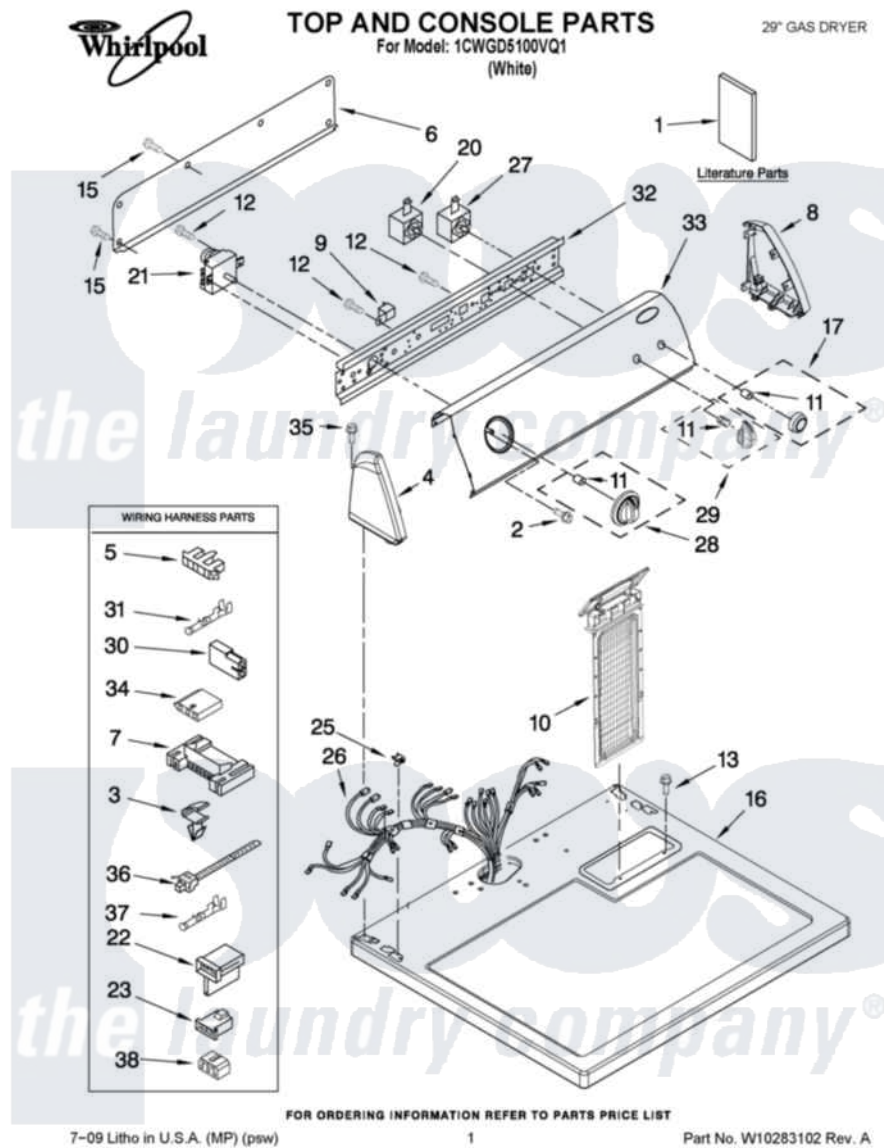

Whirlpool 1CWGD5100VQ1 01 - TOP AND CONSOLE PARTS

Whirlpool Residential Whirlpool 1CWGD5100VQ1 Dryer Parts Parts Diagram 01 - TOP AND CONSOLE PARTS
Click on the part number to view part

Item	Original Part Number	Replaced By	Status	Part Description
1	W10131643		Not Available	INSTALLATION, INSTRUCTIONS
"	W10131642		Not Available	Use & Care Guide
"	W10185985		Not Available	Wiring Diagram
"	W10042960		Not Available	Sheet, Cycle Feature
2	8533951	3400859		Screw, Grounding
3	3394427			Clip-Harness
4	8271365	279962		Endcap
5	3397269			Connector, Timer
6	8274261			Do-It-Yourself Repair Manuals
7	3395683			Receptacle, Multi-Terminal
8	8271359	279962		Endcap
9	694419			Mini-Buzzer
10	8557857			Screen, Lint
11	8536939			Clip, Knob
12	8533971	90767		Screw, 8A X 3/8 HeX Washer Head Tapping

13	688983	487240	Screw, For Mtg. Service Capacitor
15	693995		Screw, Hex Head
16	8557930	8563985	Top
17	8566073		Knob, Push-To-Start
"	8566073		Knob, Push-To-Start
20	3399639		Switch, Rotary Temperature
21	W10185981		Timer Assembly
22	3403499		Connector, 2-Postion
23	3403498		Connector, 3-Position
25	357213		Nut, Push-In
26	W10186122		Harness, Wiring
27	3398095		Switch, Push-To-Start
28	8566061		Timer Knob Assembly
29	8565944		Knob, Control
30	717252		Receptacle, Terminal
31	94614		Terminal
32	8544895		Bracket, Control
33	W10167875		Panel, Control
34	3936144		Do-It-Yourself Repair Manuals
35	388326		Screw, 8-18 X 1.25
36	3391249		Cable Tie, Push Mount
37	3401144		Connector
38	3347243		Block, Disconnect