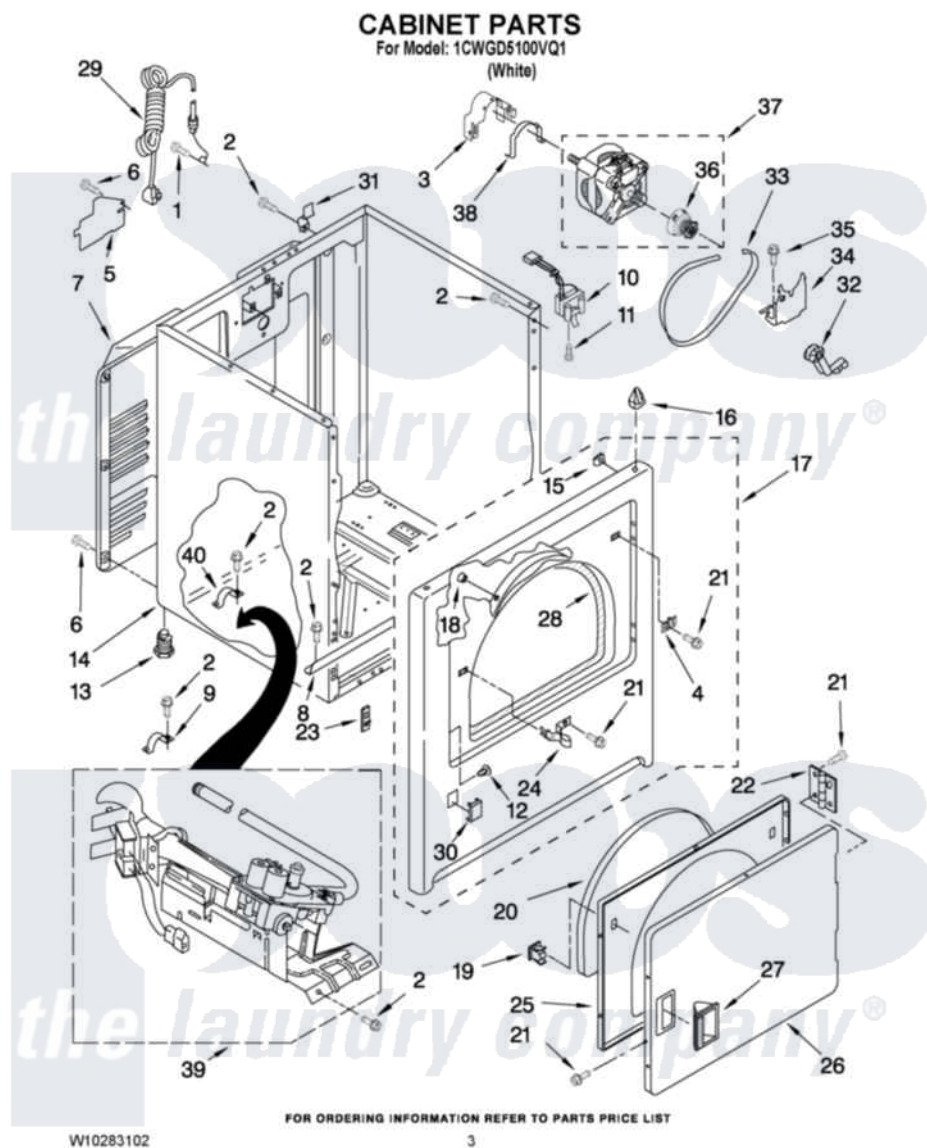

# Whirlpool 1CWGD5100VQ1 02 - CABINET PARTS

Whirlpool [Residential Whirlpool 1CWGD5100VQ1 Dryer Parts](#) Parts Diagram 02 - CABINET PARTS  
Click on the part number to view part

| Item | Original Part Number    | Replaced By             | Status | Part Description       |
|------|-------------------------|-------------------------|--------|------------------------|
| 1    | 697776                  | <a href="#">4331106</a> |        | Screw, No.10-32 X 7/16 |
| 2    | <a href="#">3390631</a> |                         |        | Screw, 10-16 X 3/8     |
| 3    | <a href="#">3404162</a> |                         |        | Clamp, Motor           |
| 4    | <a href="#">3403630</a> |                         |        | Plug, Strike Hole      |
| 5    | <a href="#">3396795</a> |                         |        | Cover, Terminal Block  |
| 6    | <a href="#">693995</a>  |                         |        | Screw, Hex Head        |
| 7    | 3396805                 | <a href="#">280043</a>  |        | Panel-Rear             |
| 8    | <a href="#">8541400</a> |                         |        | Bracket, Cabinet       |
| 9    | <a href="#">3980175</a> |                         |        | Clamp, Elbow           |
| 10   | <a href="#">3406107</a> |                         |        | Door Switch Assembly   |
| 11   | 697773                  | <a href="#">3395530</a> |        | Screw                  |
| 12   | <a href="#">3404413</a> |                         |        | Plug, Hinge Hole       |
| 13   | 3392100                 | <a href="#">49621</a>   |        | Feet-Leveling          |
| "    | <a href="#">279810</a>  |                         |        | Foot-Optional          |
| 14   | 8530603                 | <a href="#">8533643</a> |        | Cabinet                |
| 15   | <a href="#">98234</a>   |                         |        | Clip, U-Bend           |