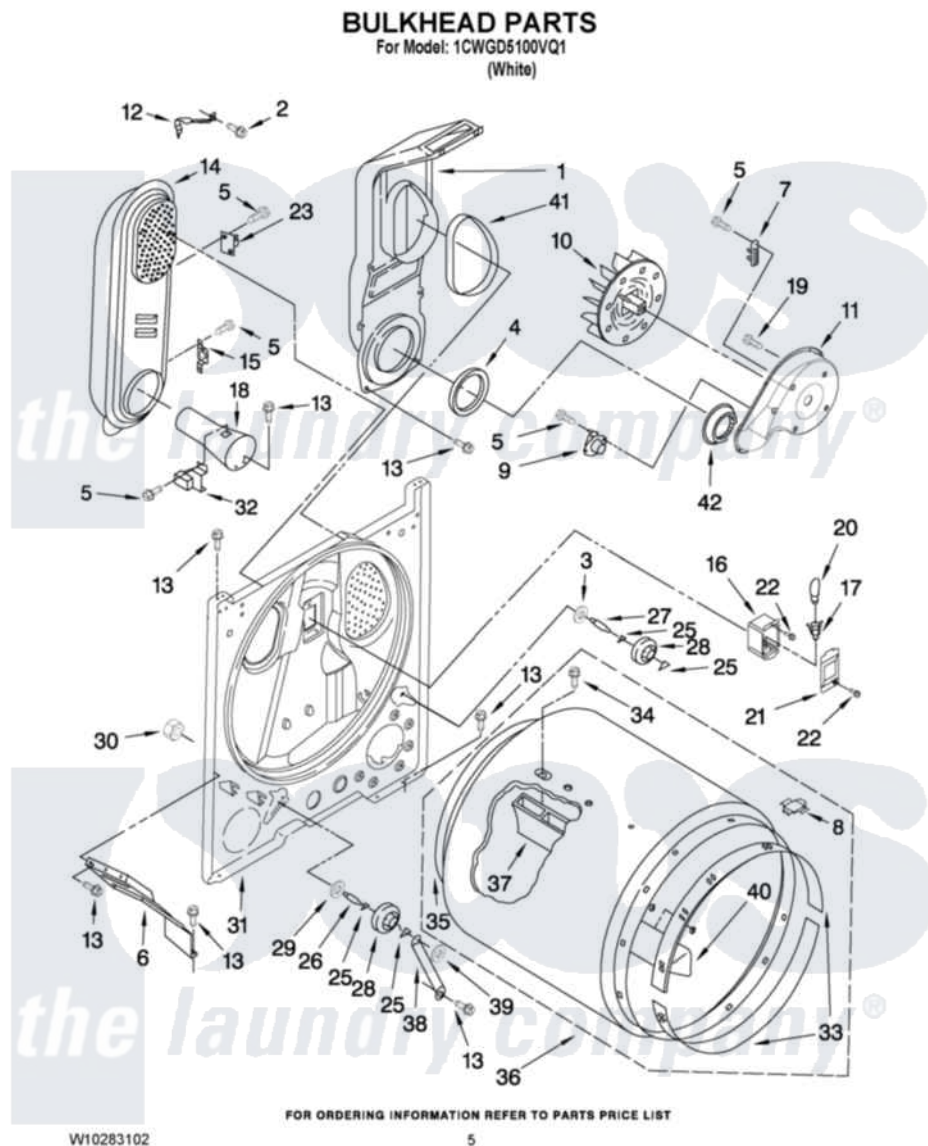

Whirlpool 1CWGD5100VQ1 03 - BULKHEAD PARTS

Whirlpool [Residential Whirlpool 1CWGD5100VQ1 Dryer Parts](#) Parts Diagram 03 - BULKHEAD PARTS
Click on the part number to view part

Item	Original Part Number	Replaced By	Status	Part Description
1	348368			Lint Chute Assembly
2	489463			Screw, 8-18 X 1/16
3	3388703			Washer, Support
4	347139			Seal, Lint Chute
5	90767			Screw, 8A X 3/8 HeX Washer Head Tapping
6	3406022			Bracket, Bulkhead
7	3392519			Thermal Limiter
8	8066086			Plug, Drum Hole
9	3387134			Thermostat, Internal-Bias
10	694089			Wheel, Blower
11	8577230			Housing, Blower
12	8066155			Clip, Heater Box
13	3390631			Screw, 10-16 X 3/8
14	8530285	279980		Box
15	3403140			Thermostat, High-Limit 205F
16	3977373			Bracket, Drum Light

17	W10136369		Socket, Drum Light Assembly
18	8066049		Funnel, Burner Light
19	3390647	488729	Screw
20	3406124	22002263	Lamp
21	3402841	8532165	Lens, Drum Light
22	487909	488729	Screw
23	280010		Kit, Thermal Cut-Off
25	690997		Washer, Thrust
26	3399506	W10359270	Shaft, Drum Roller Threads
27	3399507	W10359269	Shaft, Drum Roller Threads
28	3397590	349241T	Support
29	348197		Washer, Support
30	3359452		Nut, Lock
31	3403493	279798	Bulkhead
32	338906		Radiant, Sensor
33	692526	279441	BeaRng-Rng
34	W10219342		Screw, Baffle Mounting
35	3406130	279857	Seal
36	695587		Drum Assembly
37	692490		Baffle, Drum
38	3976434		Bracket, Support Shaft
39	90296		Nut, Push On
40	3403636		Baffle, Drum
41	339956		Seal, Air Duct To Bulkhead
42	696302		Shield, Exhaust