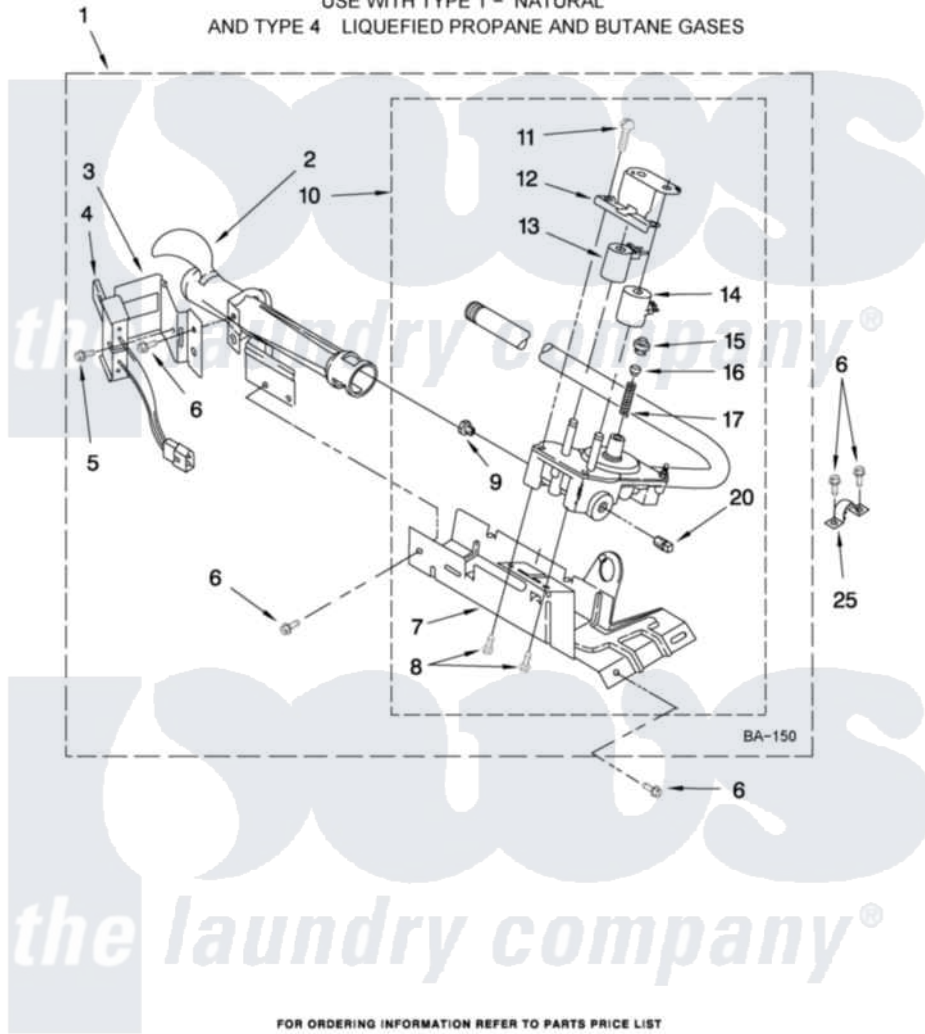

Whirlpool 1CWGD5100VQ1 04 - 8318272 BURNER ASSEMBLY

8318272 BURNER ASSEMBLY

For Model: 1CWGD5100VQ1

(White)

USE WITH TYPE 1 - NATURAL
AND TYPE 4 LIQUEFIED PROPANE AND BUTANE GASES

W10283102

7

FOR ORDERING INFORMATION REFER TO PARTS PRICE LIST

Whirlpool [Residential Whirlpool 1CWGD5100VQ1 Dryer Parts](#) Parts Diagram 04 - 8318272 BURNER ASSEMBLY
Click on the part number to view part

Item	Original Part Number	Replaced By	Status	Part Description
1	8318272	W10465748		Burner-Gas
2	688617	693140		Burner
3	694298			Bracket, Ignitor
4	686590	279311		Ignitor
5	3393909			Screw, 8-32 X 7/8
6	343641	681414		Screw, 10AB X 1/2
7	693986			Base, Burner
8	3387057			Screw, 10-16 X 1/2 Orifice, Burner
9	234826			Orifice, Burner Type 1
"	229742			Orifice, Burner
"	234868			Orifice, Burner
10	8318277	W10337269		Valve-Gas
11	694421			Screw, Bracket Mounting
12	694538			Bracket, Shunt
13	694540			Coil, 60 Hz
14	694539			Coil, 60 Hz