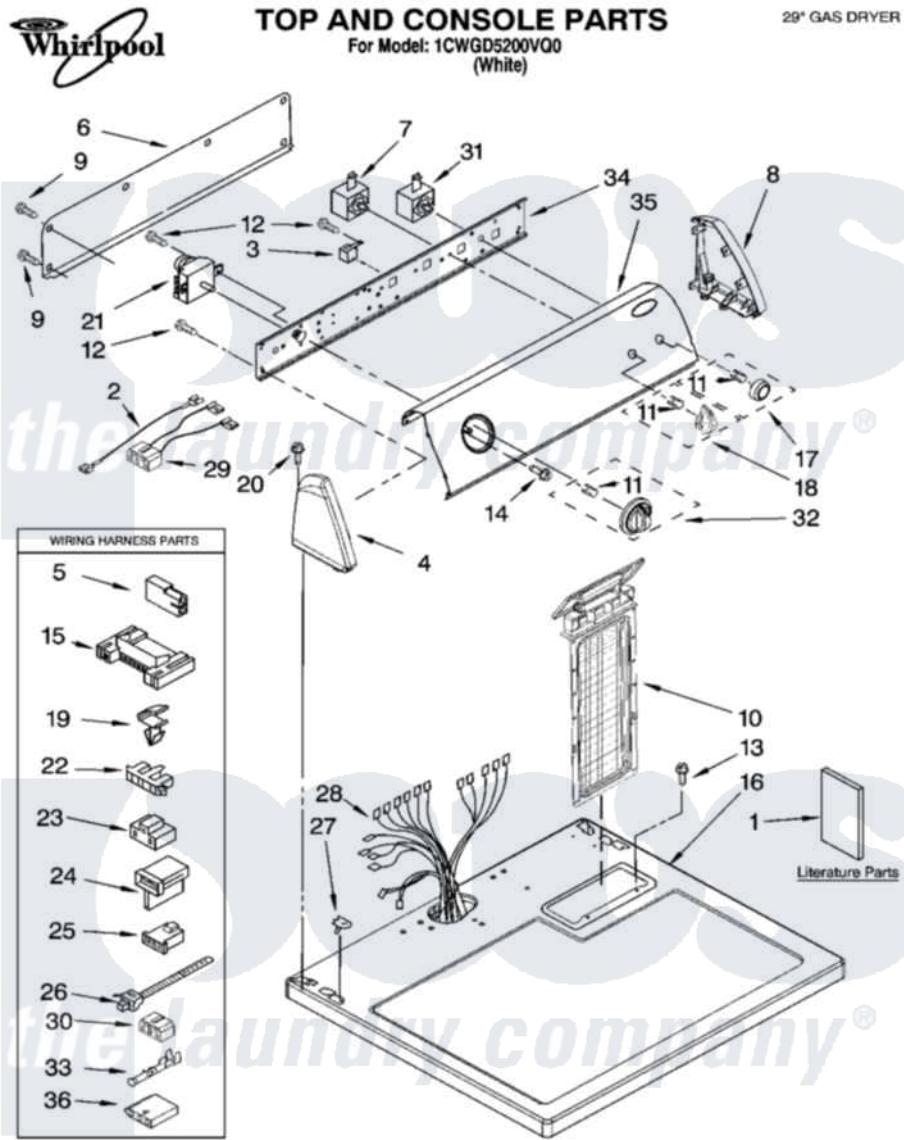

Whirlpool 1CWGD5200VQ0 01 - TOP AND CONSOLE PARTS

2-09 Litho in U.S.A. (MP)(bay)

1

Part No. W10250091 Rev. A

Whirlpool [Residential Whirlpool 1CWGD5200VQ0 Dryer Parts](#) Parts Diagram 01 - TOP AND CONSOLE PARTS
 Click on the part number to view part

Item	Original Part Number	Replaced By	Status	Part Description
1	W10131643		Not Available	INSTALLATION, INSTRUCTIONS
"	W10131642		Not Available	Use & Care Guide
"	8576817		Not Available	Wiring Diagram
"	W10042960		Not Available	Sheet, Cycle Feature
"	BLANK		Not Available	Following May Be Purchased DO-IT-YOURSELF REPAIR MANUALS
2	3401684			Jumper, Wire
3	694419			Mini-Buzzer
4	8271365	279962		Endcap
5	717252			Receptacle, Terminal
6	8274261			Do-It-Yourself Repair Manuals
7	3399640			Switch, Rotary
8	8271359	279962		Endcap
9	693995			Screw, Hex Head
10	8557857			Screen, Lint

11	8536939		Clip, Knob
12	8533971	90767	Screw, 8A X 3/8 HeX Washer Head Tapping
13	688983	487240	Screw, For Mtg. Service Capacitor
14	8533951	3400859	Screw, Grounding
15	3395683		Receptacle, Multi-Terminal
16	8557930	8563985	Top
17	8566073		Knob, Push-To-Start
18	8565944		Knob, Control
19	3394427		Clip-Harness
20	388326		Screw, 8-18 X 1.25
21	8299765		Timer Assembly
22	3397269		Connector, Timer
23	3401144		Connector
24	3403499		Connector, 2-Postion
25	3403498		Connector, 3-Position
26	3391249		Cable Tie, Push Mount
27	357213		Nut, Push-In
28	8299879		Harness, Wiring
29	3976562		Jumper, Wire
30	3347243		Block, Disconnect
31	3398095		Switch, Push-To-Start
32	8566061		Timer Knob Assembly
33	94614		Terminal
34	8544895		Bracket, Control
35	W10167872		Panel, Control
36	3936144		Do-It-Yourself Repair Manuals