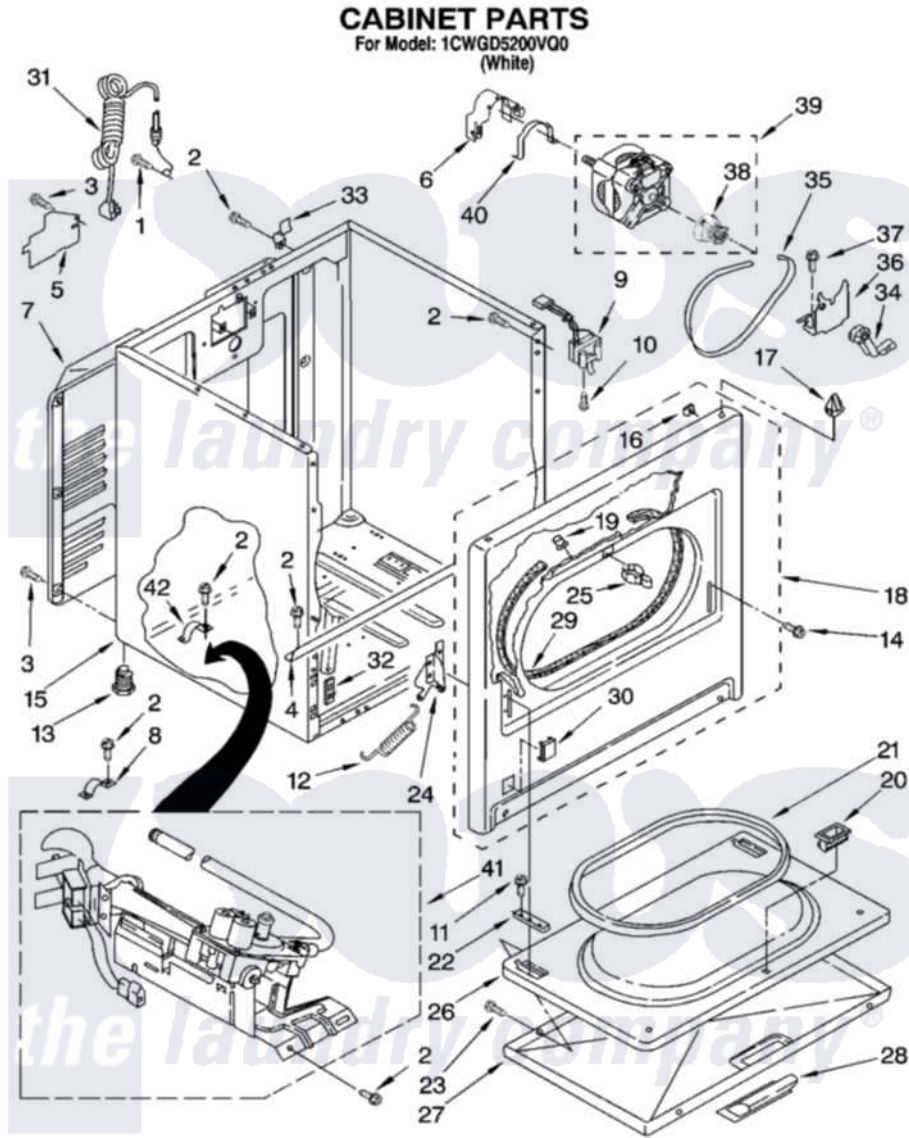

Whirlpool 1CWGD5200VQ0 02 - CABINET PARTS

W10250091

3

Whirlpool [Residential Whirlpool 1CWGD5200VQ0 Dryer Parts](#) Parts Diagram 02 - CABINET PARTS
Click on the part number to view part

Item	Original Part Number	Replaced By	Status	Part Description
1	697776	4331106		Screw, No.10-32 X 7/16
2	343641	681414		Screw, 10AB X 1/2
3	693995			Screw, Hex Head
4	8541400			Bracket, Cabinet
5	3396795			Cover, Terminal Block
6	3404162			Clamp, Motor
7	3396805	280043		Panel-Rear
8	3980175			Clamp, Elbow
9	3406107			Door Switch Assembly
10	697773	3395530		Screw
11	3357011	308685		Side Trim)
12	W10041960			Spring, Door
13	3392100	49621		Feet-Leveling
"	279810			Foot-Optional
14	342043	486146		Screw
15	8530603	8533643		Cabinet

16	98234		Clip, U-Bend
17	690363	18776	Lock, Front Top
18	3395197	279740	Panel
19	685203	279220	Clip
20	3389441		Door Catch Assembly
21	3390731		Seal, Door
22	337189		Clip, Hinge
23	694091		Trim, Side Right Hand
24	8066056		Hinge, Door
"	8066057		Hinge, Door
25	696144	279570	Latch
26	695737		Door, Rear
27	3393549		Door, Front
28	W10095180		Handle, Door
29	3406129		Seal And Bearing Assembly
30	3394975		Plug, Front Panel
31	344020	3401402	Cord, Power
32	3394083		Clip, Front Panel
33	8066217		Hinge, Top
34	691366		Idler And Pulley Assembly
35	8066065	341241	Belt
36	348780		Base, Motor
37	3400500		Bolt, 3405245 5/16-18 X 3/4
38	8066184		Pulley, Motor
39	W10194250	279827	Motor-Drve
40	W10121316		Plug, Multivent
41	8318272	W10465748	Burner-Gas
42	341029		Clamp, Pipe Door Spring