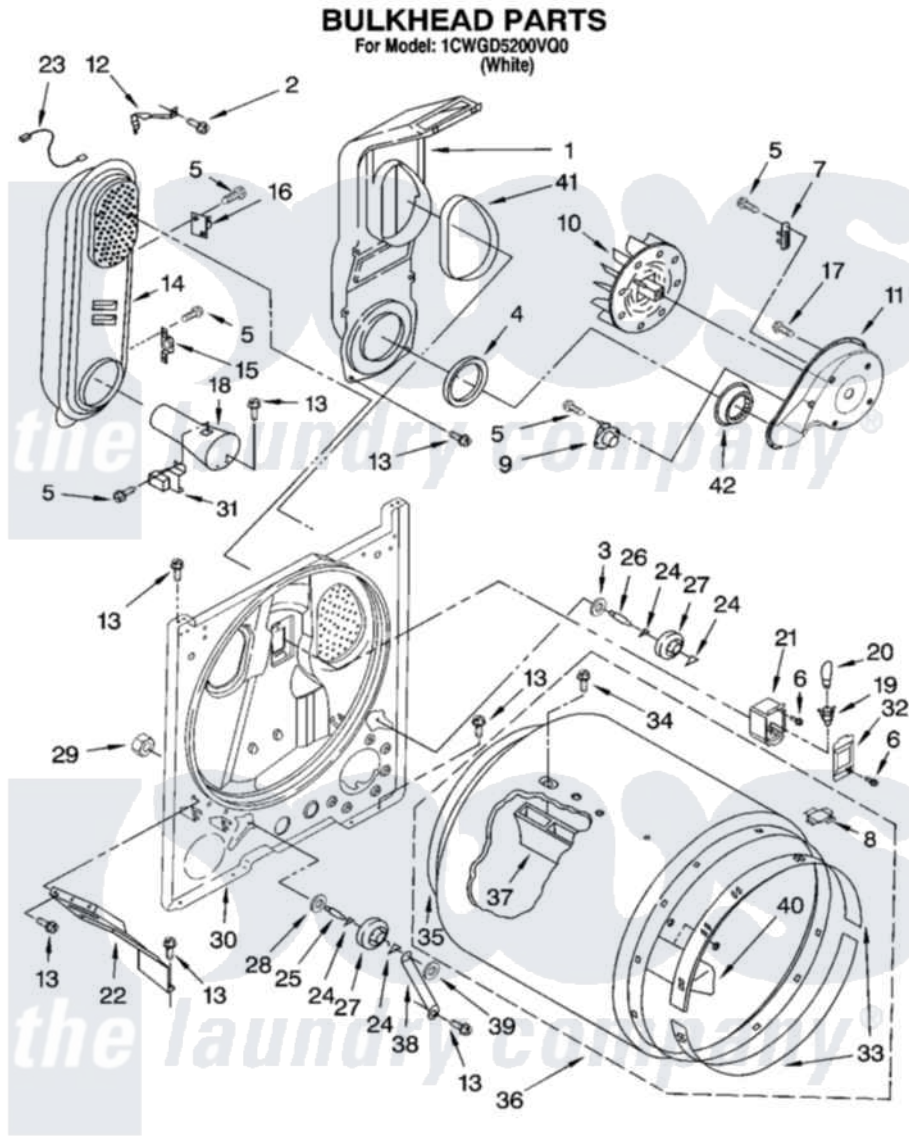

# Whirlpool 1CWGD5200VQ0 03 - BULKHEAD PARTS

W10250091

5

Whirlpool [Residential Whirlpool 1CWGD5200VQ0 Dryer Parts](#) Parts Diagram 03 - BULKHEAD PARTS  
Click on the part number to view part

Item	Original Part Number	Replaced By	Status	Part Description
1	<a href="#">348368</a>			Lint Chute Assembly
2	<a href="#">489463</a>			Screw, 8-18 X 1/16
3	<a href="#">3388703</a>			Washer, Support
4	<a href="#">347139</a>			Seal, Lint Chute
5	<a href="#">90767</a>			Screw, 8A X 3/8 HeX Washer Head Tapping
6	487909	<a href="#">488729</a>		Screw
7	<a href="#">3392519</a>			Thermal Limiter
8	<a href="#">8066086</a>			Plug, Drum Hole
9	<a href="#">3387134</a>			Thermostat, Internal-Bias
10	<a href="#">694089</a>			Wheel, Blower
11	<a href="#">8577230</a>			Housing, Blower
12	3398161			CLIP
13	343641	<a href="#">681414</a>		Screw, 10AB X 1/2
14	8530285	<a href="#">279980</a>		Box
15	<a href="#">3403140</a>			Thermostat, High-Limit 205F
16	<a href="#">280010</a>			Kit, Thermal Cut-Off