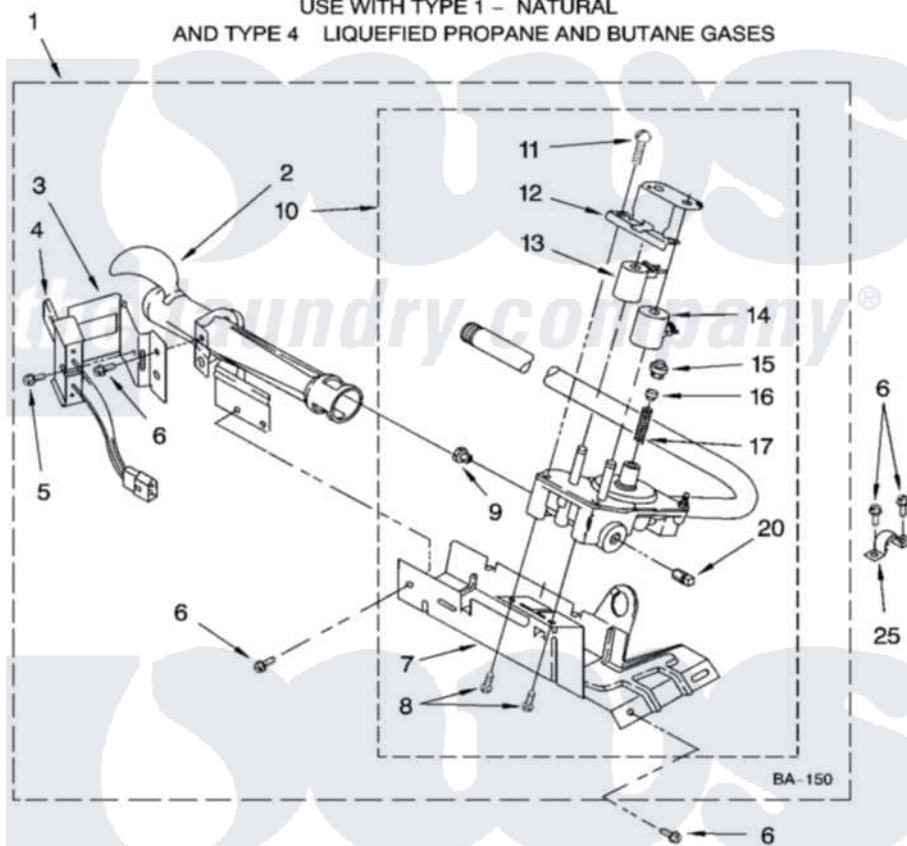

Whirlpool 1CWGD5200VQ0 04 - 8318272 BURNER ASSEMBLY, OPTIONAL PARTS (NOT INCLUDED)

8318272 BURNER ASSEMBLY

For Model: 1CWGD5200VQ0
(White)

USE WITH TYPE 1 - NATURAL
AND TYPE 4 LIQUEFIED PROPANE AND BUTANE GASES

W10250091

7

Whirlpool [Residential Whirlpool 1CWGD5200VQ0 Dryer Parts](#) Parts Diagram 04 - 8318272 BURNER ASSEMBLY, OPTIONAL PARTS (NOT INCLUDED).
Click on the part number to view part

Item	Original Part Number	Replaced By	Status	Part Description
1	8318272	W10465748		Burner-Gas
2	688617	693140		Burner
3	694298			Bracket, Ignitor
4	686590	279311		Ignitor
5	3393909			Screw, 8-32 X 7/8
6	343641	681414		Screw, 10AB X 1/2
7	693986			Base, Burner
8	3387057			Screw, 10-16 X 1/2 Orifice, Burner
9	234826			Orifice, Burner Type 1
"	229742			Orifice, Burner
"	234868			Orifice, Burner
10	8318277	W10337269		Valve-Gas
11	694421			Screw, Bracket Mounting
12	694538			Bracket, Shunt