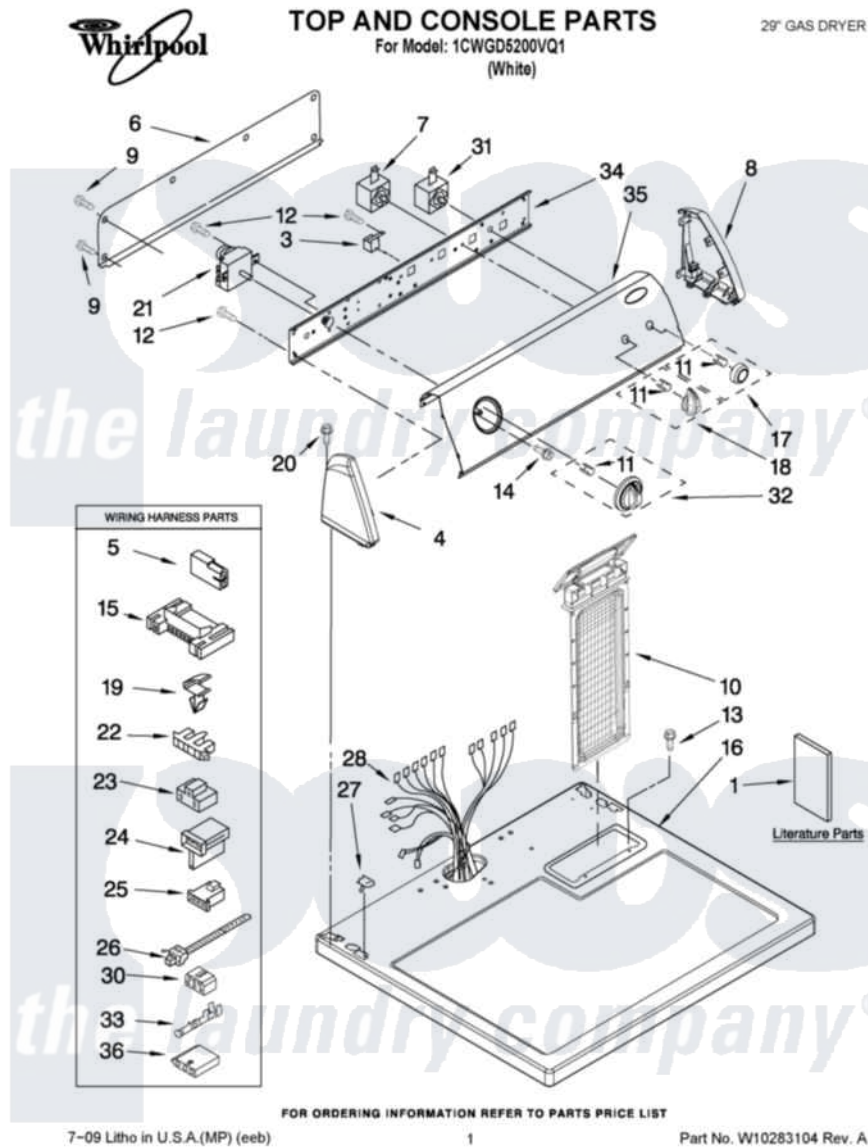

# Whirlpool 1CWGD5200VQ1 01 - TOP AND CONSOLE PARTS

Whirlpool Residential Whirlpool 1CWGD5200VQ1 Dryer Parts Parts Diagram 01 - TOP AND CONSOLE PARTS  
 Click on the part number to view part

Item	Original Part Number	Replaced By	Status	Part Description
1	W10131643		Not Available	INSTALLATION, INSTRUCTIONS
"	W10131642		Not Available	Use & Care Guide
"	W10185985		Not Available	Wiring Diagram
"	W10042960		Not Available	Sheet, Cycle Feature
3	<a href="#">694419</a>			Mini-Buzzer
4	8271365	<a href="#">279962</a>		Endcap
5	<a href="#">717252</a>			Receptacle, Terminal
6	<a href="#">8274261</a>			Do-It-Yourself Repair Manuals
7	<a href="#">3399640</a>			Switch, Rotary
8	8271359	<a href="#">279962</a>		Endcap
9	<a href="#">693995</a>			Screw, Hex Head
10	<a href="#">8557857</a>			Screen, Lint
11	<a href="#">8536939</a>			Clip, Knob
12	8533971	<a href="#">90767</a>		Screw, 8A X 3/8 HeX Washer Head Tapping
13	688082	<a href="#">187210</a>		Screw, For Mtg. Service