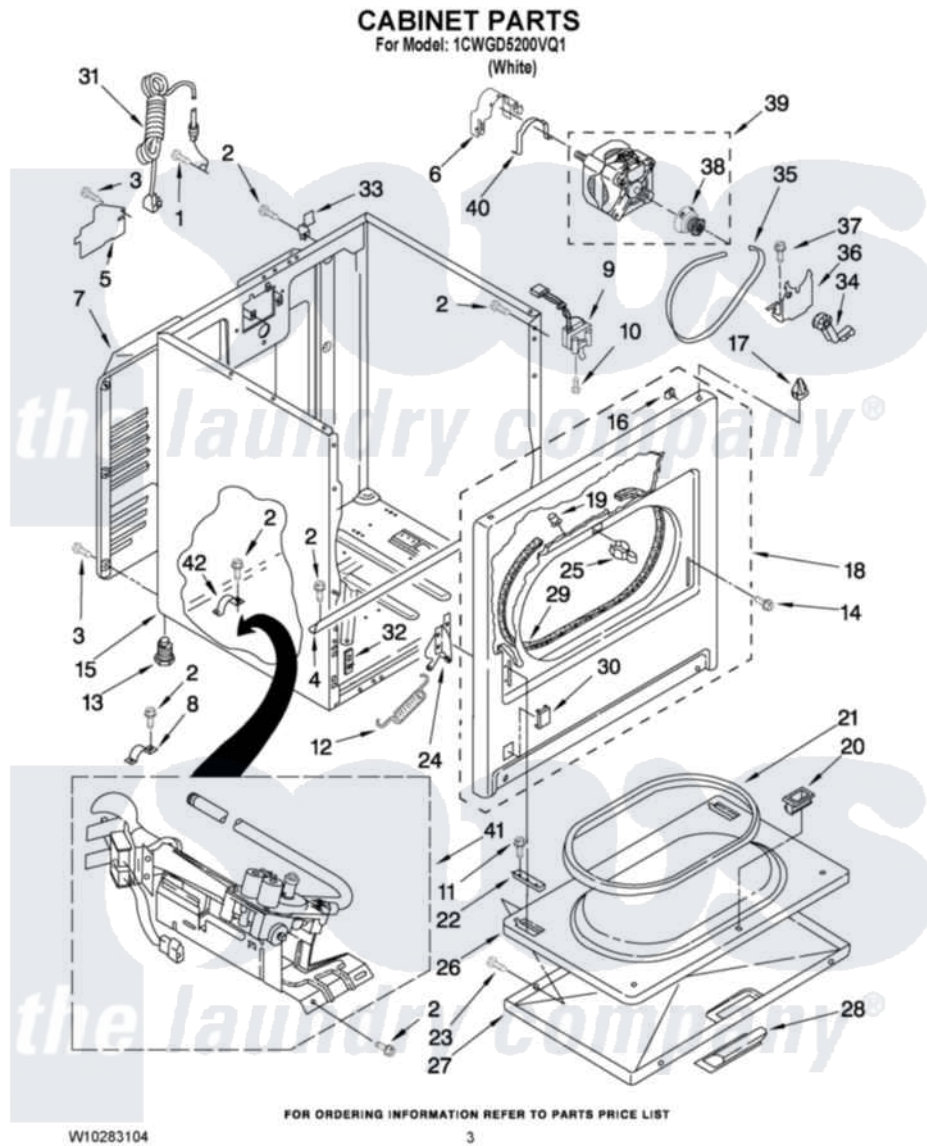

# Whirlpool 1CWGD5200VQ1 02 - CABINET PARTS

Whirlpool Residential Whirlpool 1CWGD5200VQ1 Dryer Parts Parts Diagram 02 - CABINET PARTS  
Click on the part number to view part

Item	Original Part Number	Replaced By	Status	Part Description
1	697776	<a href="#">4331106</a>		Screw, No.10-32 X 7/16
2	<a href="#">3390631</a>			Screw, 10-16 X 3/8
3	<a href="#">693995</a>			Screw, Hex Head
4	<a href="#">8541400</a>			Bracket, Cabinet
5	<a href="#">3396795</a>			Cover, Terminal Block
6	<a href="#">3404162</a>			Clamp, Motor
7	3396805	<a href="#">280043</a>		Panel-Rear
8	<a href="#">3980175</a>			Clamp, Elbow
9	<a href="#">3406107</a>			Door Switch Assembly
10	697773	<a href="#">3395530</a>		Screw
11	3357011	<a href="#">308685</a>		Side Trim )
12	<a href="#">W10041960</a>			Spring, Door
13	3392100	<a href="#">49621</a>		Feet-Leveling
"	<a href="#">279810</a>			Foot-Optional
14	342043	<a href="#">486146</a>		Screw
15	8530603	<a href="#">8533643</a>		Cabinet