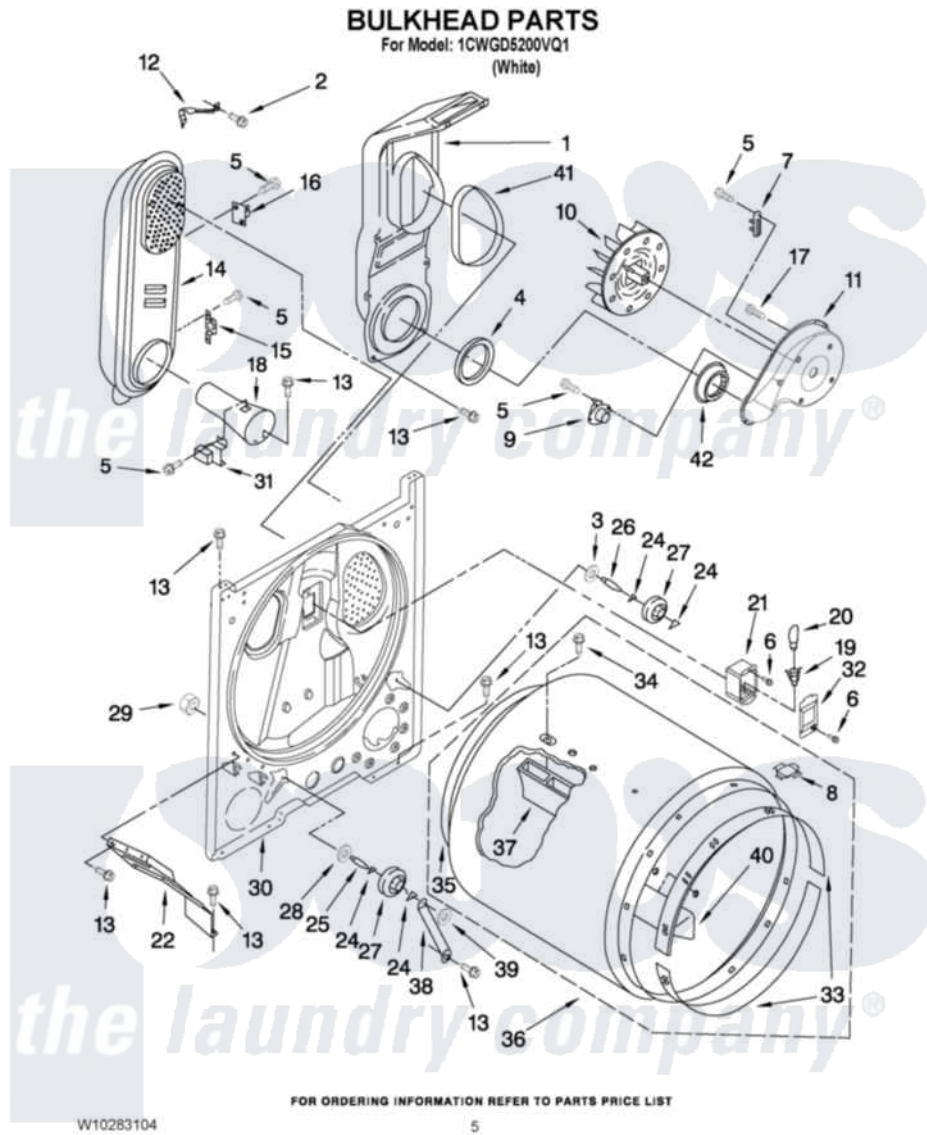

Whirlpool 1CWGD5200VQ1 03 - BULKHEAD PARTS

Whirlpool Residential Whirlpool 1CWGD5200VQ1 Dryer Parts Parts Diagram 03 - BULKHEAD PARTS
Click on the part number to view part

Item	Original Part Number	Replaced By	Status	Part Description
1	348368			Lint Chute Assembly
2	489463			Screw, 8-18 X 1/16
3	3388703			Washer, Support
4	347139			Seal, Lint Chute
5	90767			Screw, 8A X 3/8 HeX Washer Head Tapping
6	487909	488729		Screw
7	3392519			Thermal Limiter
8	8066086			Plug, Drum Hole
9	3387134			Thermostat, Internal-Bias
10	694089			Wheel, Blower
11	8577230			Housing, Blower
12	3398161			CLIP
13	343641	681414		Screw, 10AB X 1/2
14	8530285	279980		Box
15	3403140			Thermostat, High-Limit 205F
16	280010			Kit, Thermal Cut-Off

17	3390647	488729	Screw
18	8066049		Funnel, Burner Light
19	W10136369		Socket, Drum Light Assembly
20	3406124	22002263	Lamp
21	3977373		Bracket, Drum Light
22	3406022		Bracket, Bulkhead
24	690997		Washer, Thrust
25	3399506	W10359270	Shaft, Drum Roller Threads
26	3399507	W10359269	Shaft, Drum Roller Threads
27	3397590	349241T	Support
28	348197		Washer, Support
29	3359452		Nut, Lock
30	3403413		Bulkhead
31	338906		Radiant, Sensor
32	3402841	8532165	Lens, Drum Light
33	692526	279441	BeaRng-Rng
34	W10219342		Screw, Baffle Mounting
35	3406130	279857	Seal
36	695587		Drum Assembly
37	692490		Baffle, Drum
38	3976434		Bracket, Support Shaft
39	90296		Nut, Push On
40	3403636		Baffle, Drum
41	339956		Seal, Air Duct To Bulkhead
42	696302		Shield, Exhaust