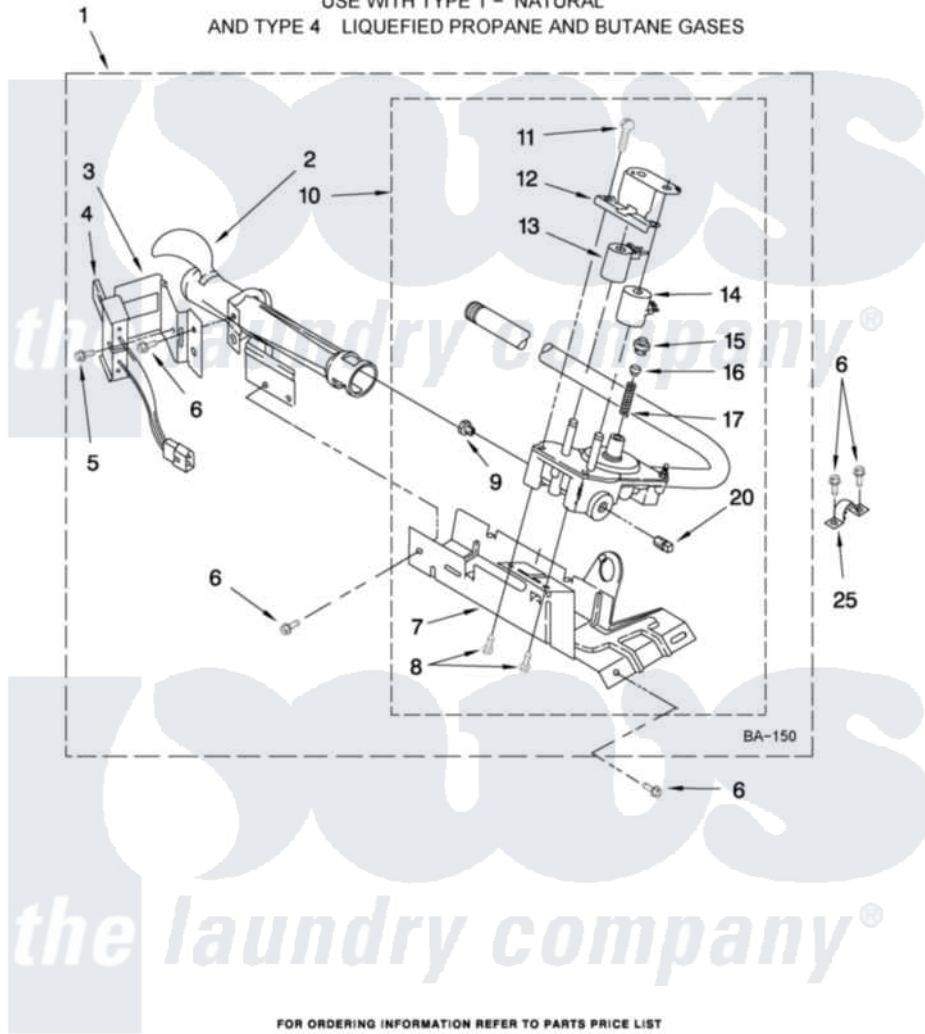

# Whirlpool 1CWGD5200VQ1 04 - 8318272 BURNER ASSEMBLY

## 8318272 BURNER ASSEMBLY

For Model: 1CWGD5200VQ1

(White)

USE WITH TYPE 1 - NATURAL  
AND TYPE 4 LIQUEFIED PROPANE AND BUTANE GASES

W10283104

7

FOR ORDERING INFORMATION REFER TO PARTS PRICE LIST

Whirlpool [Residential Whirlpool 1CWGD5200VQ1 Dryer Parts](#) Parts Diagram 04 - 8318272 BURNER ASSEMBLY  
Click on the part number to view part