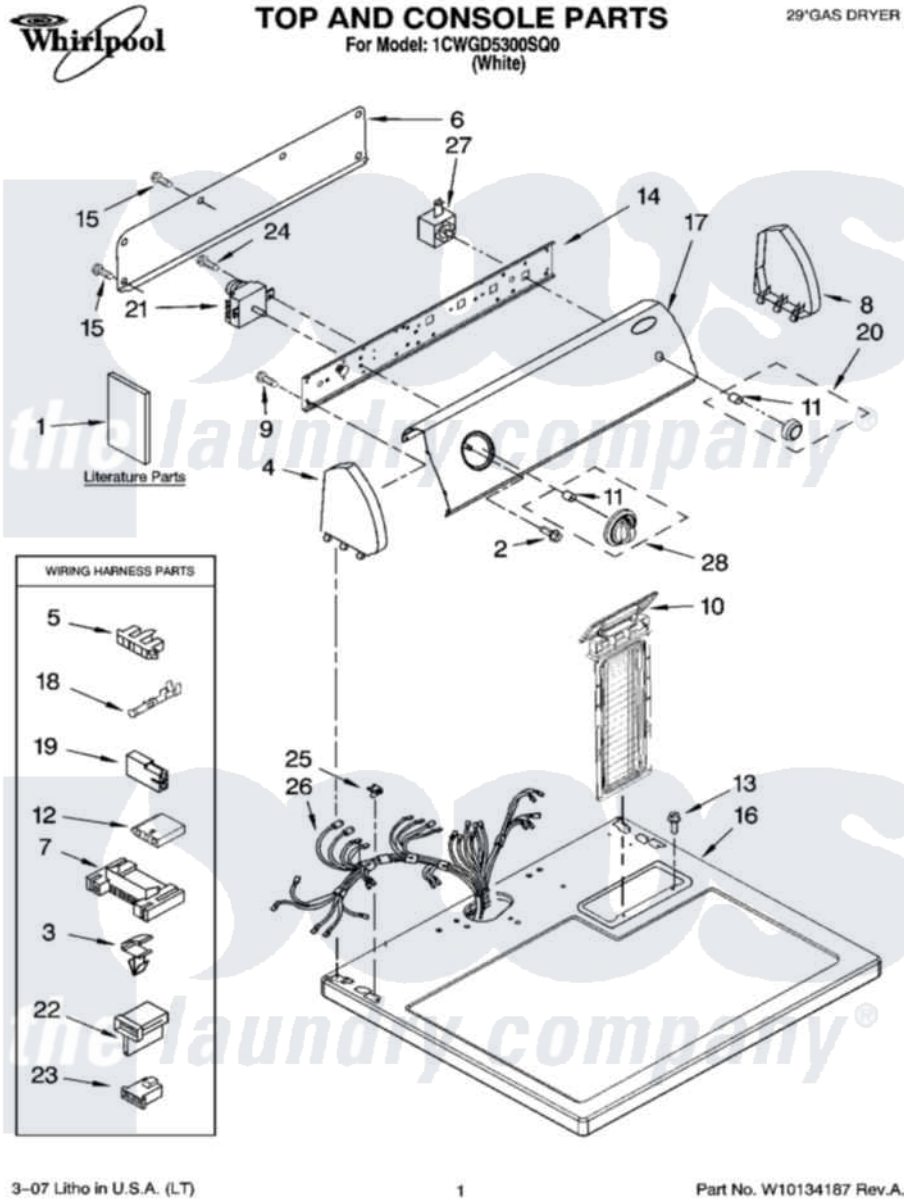

# Whirlpool 1CWGD5300SQ0 01 - TOP AND CONSOLE PARTS

3-07 Litho in U.S.A. (LT)

1

Part No. W10134187 Rev.A.

Whirlpool [Residential Whirlpool 1CWGD5300SQ0 Dryer Parts](#) Parts Diagram 01 - TOP AND CONSOLE PARTS  
 Click on the part number to view part

Item	Original Part Number	Replaced By	Status	Part Description
1	8562582		Not Available	Instructions, Installation
"	W10042960		Not Available	Sheet, Cycle Feature
"	8578183		Not Available	Use And Care Guide
"	8576793		Not Available	Wiring Diagram
"	BLANK		Not Available	Following May Be Purchased DO-IT-YOURSELF REPAIR MANUALS
"	677818		Not Available	Manual, Do-It- Yourself Repair (Dryer)
2	8533951	<a href="#">3400859</a>		Screw, Grounding
3	<a href="#">3394427</a>			Clip-Harness
4	8271365	<a href="#">279962</a>		Endcap
5	<a href="#">3397269</a>			Connector, Timer
6	<a href="#">8274261</a>			Do-It-Yourself Repair Manuals
7	<a href="#">3395683</a>			Receptacle, Multi-Terminal
8	8271359	<a href="#">279962</a>		Endcap
9	<a href="#">388326</a>			Screw, 8-18 X 1.25

10	<a href="#">8557857</a>		Screen, Lint
11	<a href="#">8536939</a>		Clip, Knob
12	<a href="#">3936144</a>		Do-It-Yourself Repair Manuals
13	688983	<a href="#">487240</a>	Screw, For Mtg. Service Capacitor
14	<a href="#">8544895</a>		Bracket, Control
15	<a href="#">693995</a>		Screw, Hex Head
16	8557930	<a href="#">8563985</a>	Top
17	<a href="#">8578844</a>		Panel, Control
18	<a href="#">94614</a>		Terminal
19	<a href="#">717252</a>		Receptacle, Terminal
20	8066065	<a href="#">341241</a>	Belt
21	<a href="#">3976584</a>		Timer Assembly
22	<a href="#">3403499</a>		Connector, 2-Postion
23	<a href="#">3403498</a>		Connector, 3-Position
24	8533971	<a href="#">90767</a>	Screw, 8A X 3/8 HeX Washer Head Tapping
25	<a href="#">357213</a>		Nut, Push-In
26	<a href="#">8299876</a>		Harness, Wiring
27	<a href="#">3977456</a>		Switch, Push-To-Start
28	<a href="#">8566061</a>		Timer Knob Assembly